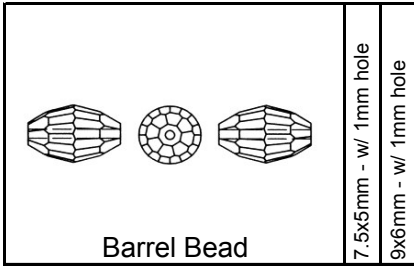

Elongated Bicone

15x6mm w/ 1.1mm hole

Item # - SW/5205/ - indicate size & color

- Crystal - [C]
- Crystal AB - [CAB]
- Crystal Golden Shadow - [GS]
- Crystal Silver Shade - [SS]
- Jet - [J]

Barrel Bead

7.5x5mm - w/ 1mm hole
9x6mm - w/ 1mm hole