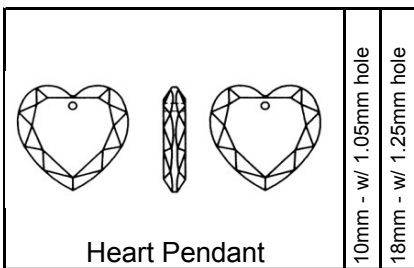

Item # - SW/6225/ - indicate size & color

Crystal - [C]
Crystal Golden Shadow - [GS]