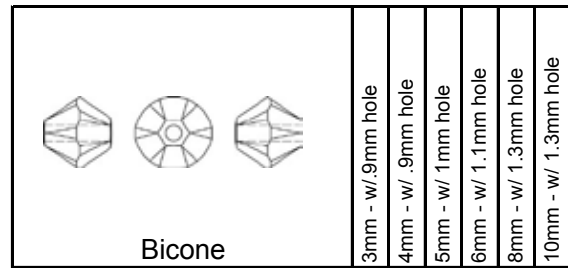

Item # - SW/5200/ - indicate size & color

- Crystal - [C]
- Crystal AB - [CAB]
- Jet - [J]

Bicone

3mm - w/ .9mm hole
4mm - w/ .9mm hole
5mm - w/ 1mm hole
6mm - w/ 1.1mm hole
8mm - w/ 1.3mm hole
10mm - w/ 1.3mm hole

Bicone

3mm - w/ .9mm hole
4mm - w/ .9mm hole
5mm - w/ 1mm hole
6mm - w/ 1.1mm hole
8mm - w/ 1.3mm hole
10mm - w/ 1.3mm hole

Item # - SW/5328/ - indicate size & color

- Black Diamond AB - [BDAB]
- Black Diamond AB 2X - [BDAB2X]
- Blue Zircon - [BZ]
- Blue Zircon AB - [BZAB]
- Blue Zircon AB 2X - [BZAB2X]
- Burgundy - [BG]
- Burgundy AB - [BGAB]
- Capri Blue - [CB]
- Capri Blue AB - [CBAB]
- Capri Blue AB 2X - [CBAB2X]
- Caribbean Blue Opal - [CBO]
- Chrysolite - [CR]
- Chrysolite AB - [CRAB]
- Citrine - [CI]
- Cyclamen Opal - [CYO]
- Dark Red Coral - [DRC]
- Emerald - [EM]
- Emerald AB - [EMAB]
- Emerald AB 2X - [EMAB2X]
- Erinite - [ER]
- Erinite AB - [ERAB]
- Fern Green - [FG]
- Fireopal - [FO]
- Fireopal AB - [FOAB]
- Fuchsia - [FU]
- Fuchsia AB - [FUAB]
- Fuchsia AB 2X - [FUAB2X]
- Garnet - [GA]
- Garnet AB - [GAAB]
- Garnet AB 2X - [GAAB2X]
- Greige - [GR]
- Hyacinth - [HY]
- Hyacinth AB - [HYAB]
- Hyacinth AB 2X - [HYAB2X]
- Indian Pink - [IP]
- Indian Red - [IR]
- Indian Red AB - [IRAB]
- Indian Sapphire - [IS]
- Indian Sapphire AB - [ISAB]
- Indicolite - [IN]
- Indicolite AB - [INAB]
- Jet - [J]
- Jet AB - [JAB]
- Jet AB 2X - [JAB2X]
- Jet Hematite - [JH]
- Jonquil - [JQ]
- Jonquil AB - [JQAB]
- Jonquil AB 2X - [JQAB2X]
- Khaki - [KH]
- Lt Amethyst - [LAM]
- Lt Amethyst AB - [LAMAB]
- Lt Amethyst AB 2X - [LAMAB2X]
- Lt Azure - [LAZ]
- Lt Azure AB - [LAZAB]
- Lt Azure AB 2X - [LAZAB2X]
- Lt Colorado Topaz - [LCTZ]
- Lt Colorado Topaz AB - [LCTZAB]
- Lt Colorado Topaz AB 2X - [LCTZAB2X]
- Lt Peach - [LPC]
- Lt Peach AB - [LPCAB]
- Lt Rose - [LRS]
- Lt Rose AB - [LRSAB]
- Lt Sapphire - [LSP]
- Lt Sapphire AB - [LSPAB]
- Lt Sapphire AB 2X - [LSPAB2X]
- Lt Siam - [LSI]