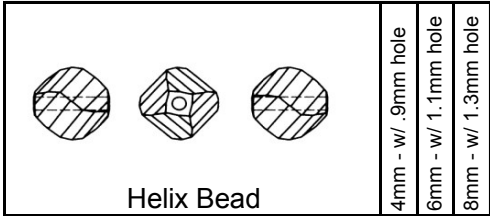

Item # - SW/5020/ - indicate size & color

Crystal - [C]
Crystal AB - [CAB]
Crystal Golden Shadow - [GS]
Crystal Silver Shade - [SS]
Aquamarine - [AQ]
Black Diamond - [BD]
Jet - [J]
Lt Rose - [LRS]
Peridot - [PD]
Siam - [SI]
Topaz - [TZ]