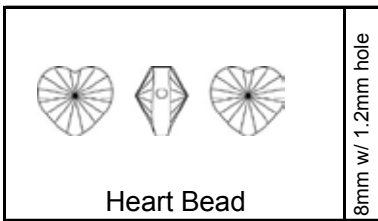

Marguerite Lochrose

Item # - SW/3700/ - indicate size & color

- Crystal - [C]
- Crystal AB - [CAB]
- Crystal Vitrail Medium - [VM]
- Emerald - [EM]
- Erinite - [ER]
- Jet - [J]
- Peridot - [PD]

Heart Bead