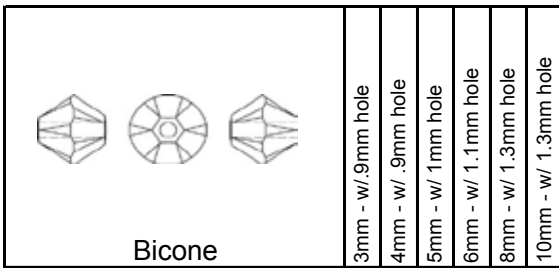

Elongated Bicone

15x6mm w/ 1.1mm hole

Item # - SW/5205/ - indicate size & color

- Crystal - [C]
- Crystal AB - [CAB]
- Crystal Golden Shadow - [GS]
- Crystal Silver Shade - [SS]
- Jet - [J]

Barrel Bead

7.5x5mm - w/ 1mm hole
9x6mm - w/ 1mm hole

Item # - SW/5200/ - indicate size & color

- Crystal - [C]
- Crystal AB - [CAB]
- Jet - [J]

Bicone

3mm - w/ .9mm hole
4mm - w/ .9mm hole
5mm - w/ 1mm hole
6mm - w/ 1.1mm hole
8mm - w/ 1.3mm hole
10mm - w/ 1.3mm hole