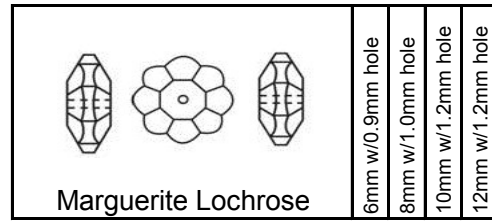

Marguerite Lochrose

Item # - SW/3700/ - indicate size & color

- Crystal - [C]
- Crystal AB - [CAB]
- Crystal Vitrail Medium - [VM]
- Emerald - [EM]
- Erinite - [ER]
- Jet - [J]
- Peridot - [PD]