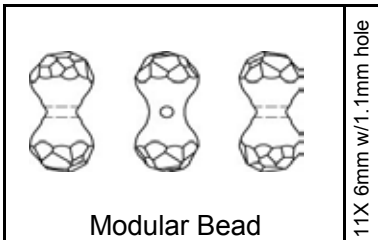

Swarovski Crystals sold by the gross. See price list for more details about ordering.

Item # - SW/5003/ - indicate size & color

Crystal - [C]
Crystal AB - [CAB]

Item # - SW/5020/ - indicate size & color

Crystal - [C]
Crystal AB - [CAB]
Crystal Golden Shadow - [GS]
Crystal Silver Shade - [SS]
Aquamarine - [AQ]
Black Diamond - [BD]
Jet - [J]
Lt Rose - [LRS]
Peridot - [PD]
Siam - [SI]
Topaz - [TZ]