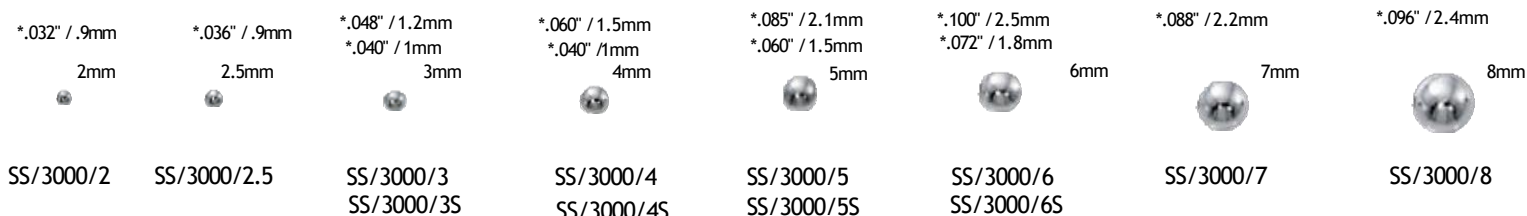

CRIMP BEADS

CRIMP COVERS

ROUND MIRROR BEADS

SMOOTH ROUND SEAMLESS BEADS - LIGHTWEIGHT

SMOOTH ROUND SEAMLESS BEADS - STANDARD WEIGHT

ROUND SPARKLE BEADS

ROUND CORRUGATED BEADS

SMOOTH OVAL BEADS