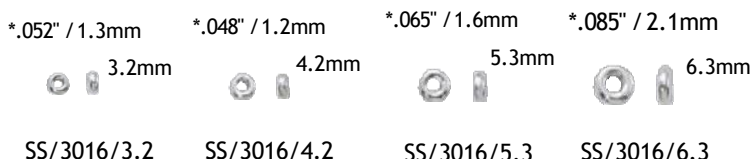

OVAL CORRUGATED BEADS

CORRUGATED SAUCER BEADS

SMOOTH SAUCER BEADS

SMOOTH RONDELLE BEADS

Sterling Silver .925

* Indicates Hole Size

ALPHABET CUBE BEADS

Sold by the Piece