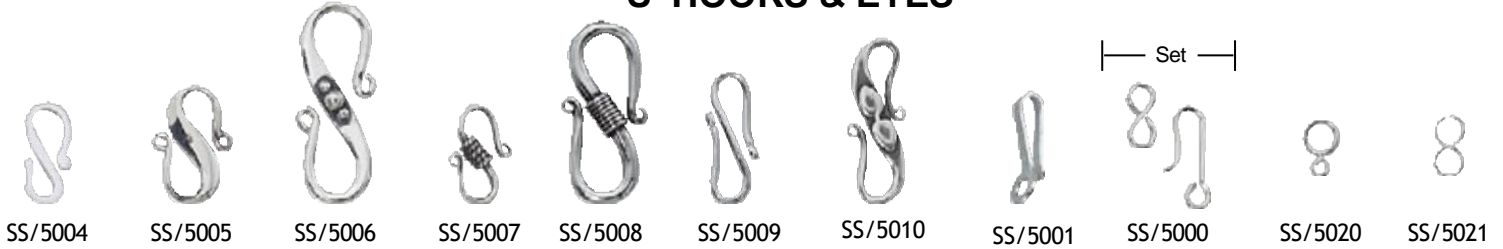

TUBE CLASPS

'S' HOOKS & EYES

Light Antique

HOOKS & ENDCAPS

(Crimping)

Shiny Silver

Accommodates SoftFlex Wires

*.010"-.019"