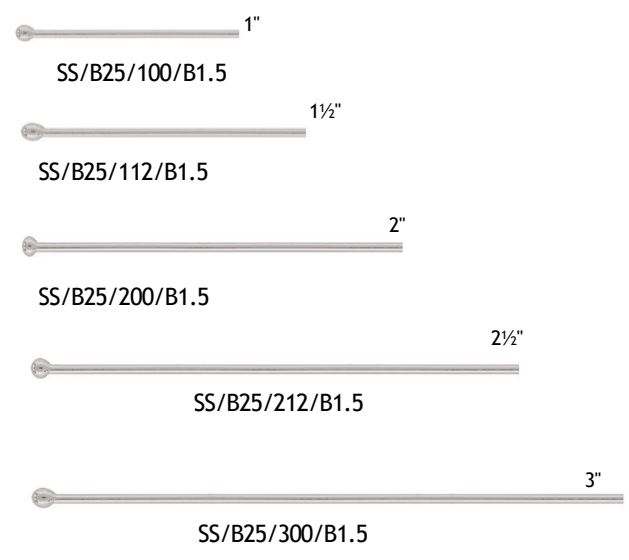

(.020" / .5mm)
(24 Gauge)
Head Diameter 1.2-1.25mm

(.028" / .7mm)
(21 Gauge)
Head Diameter 1.7-1.8mm

BALL PINS

MADE IN USA

(.019" / .5mm / 24 Gauge) **2mm Ball**

(.019" / .5mm / 24 Gauge) **1.5mm Ball**

SS/IB20/200

(26 Gauge) **1.5mm Ball**

Sterling Silver .925

BALL PINS

IMPORTED
(.025" / .65mm / 22 Gauge)

(.019" / .5mm / 24 Gauge) 1.5mm Ball

.025" / .65mm / 22 Gauge) 1.5mm Ball

DIAMOND SHAPE BALL PINS

(.020" / .5mm / 24 Gauge)