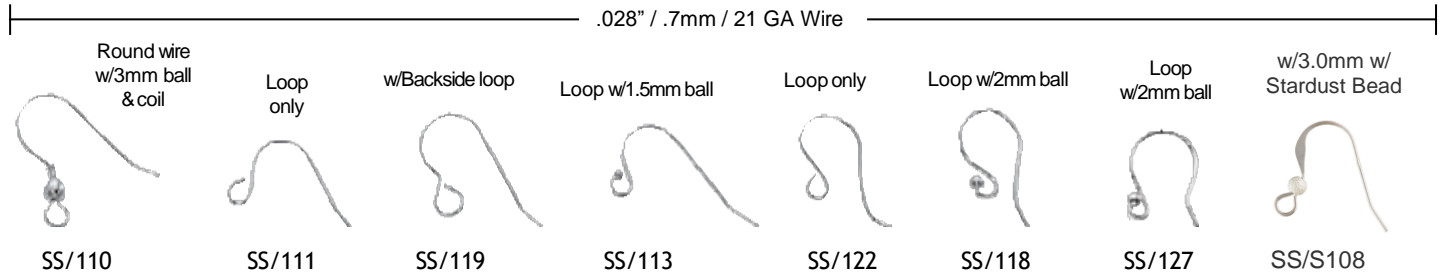

EAR WIRES

Sparkle.
028"/.7mm/21GA

SS/S117

.038"/1mm/18GA

SS/116

SS/T2197

.028"/.7mm/21GA
25x18mm Backside Loop

SS/EW1

ROUND

ITEM #	OUTSIDE DIAMETER	WIRE GAUGE		ITEM #	OUTSIDE DIAMETER	WIRE GAUGE	
--------	------------------	------------	--	--------	------------------	------------	--

ITEM # represents open ring , add C to the end for closed example: SS/JR20/4C