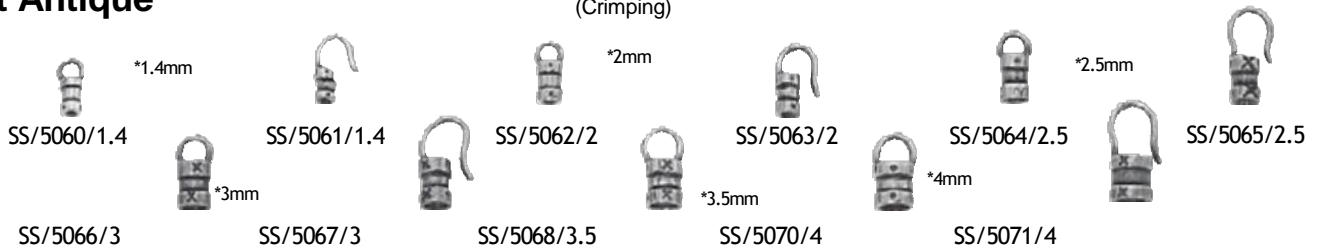

TUBE CLASPS

'S' HOOKS & EYES

Light Antique

HOOKS & ENDCAPS

(Crimping)

Shiny Silver

Accommodates SoftFlex Wires

*.010"-.019"