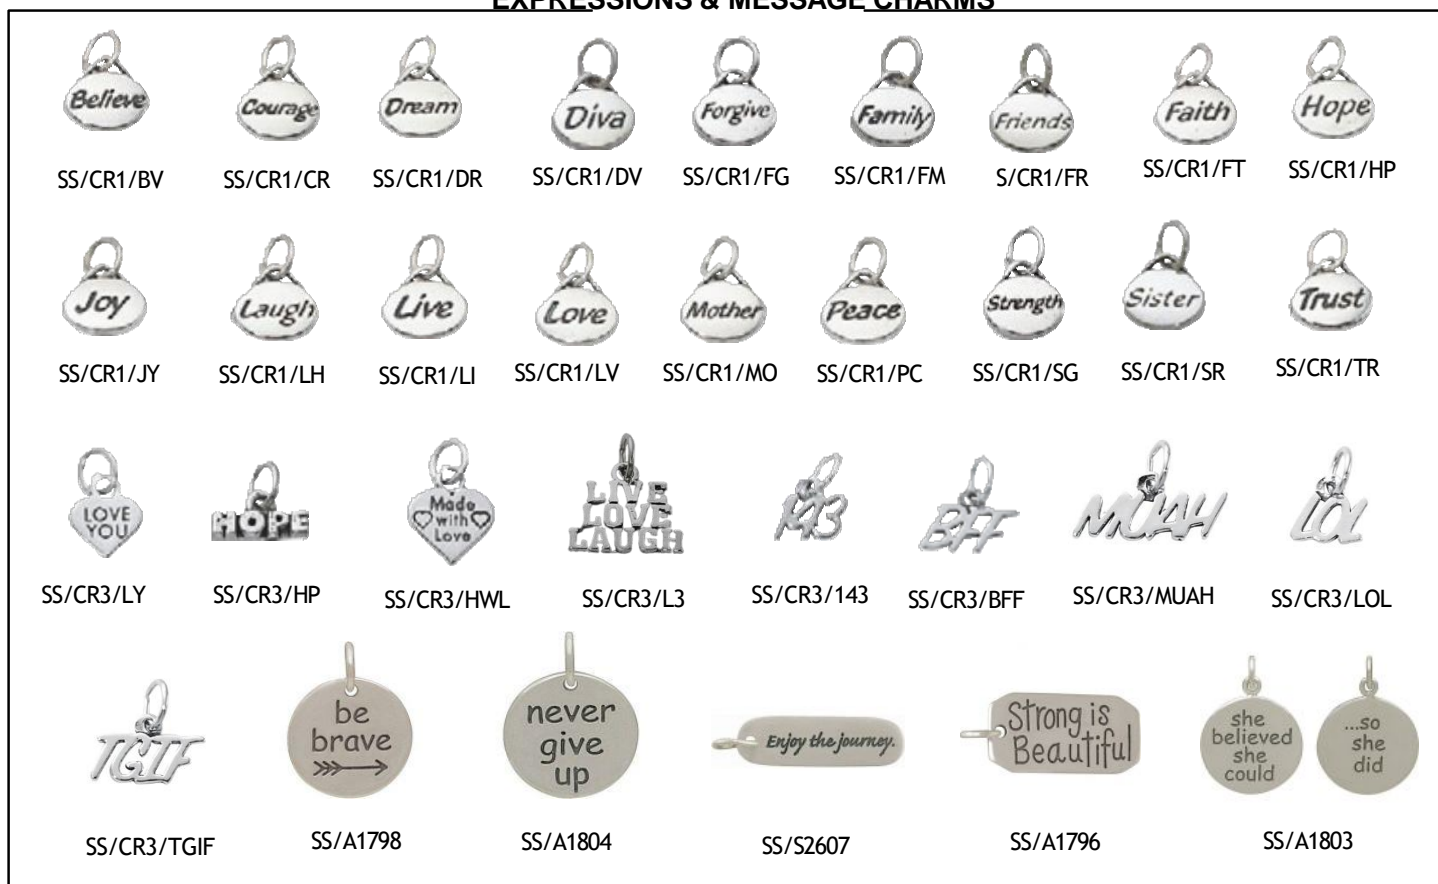

SS/CR5/TL

SS/CR5/SETL

SS/CR5/WL

SS/CR3/WT

SS/A1418

Sterling Silver .925

CHARMS

with Open Ring

BIRDS & INSECTS

EXPRESSIONS & MESSAGE CHARMS

Sterling Silver .925

CHARMS

with Open Ring

FAMILY, FRIENDS, & MARRIAGE

FLOWERS & TREES

FOOD & DRINK