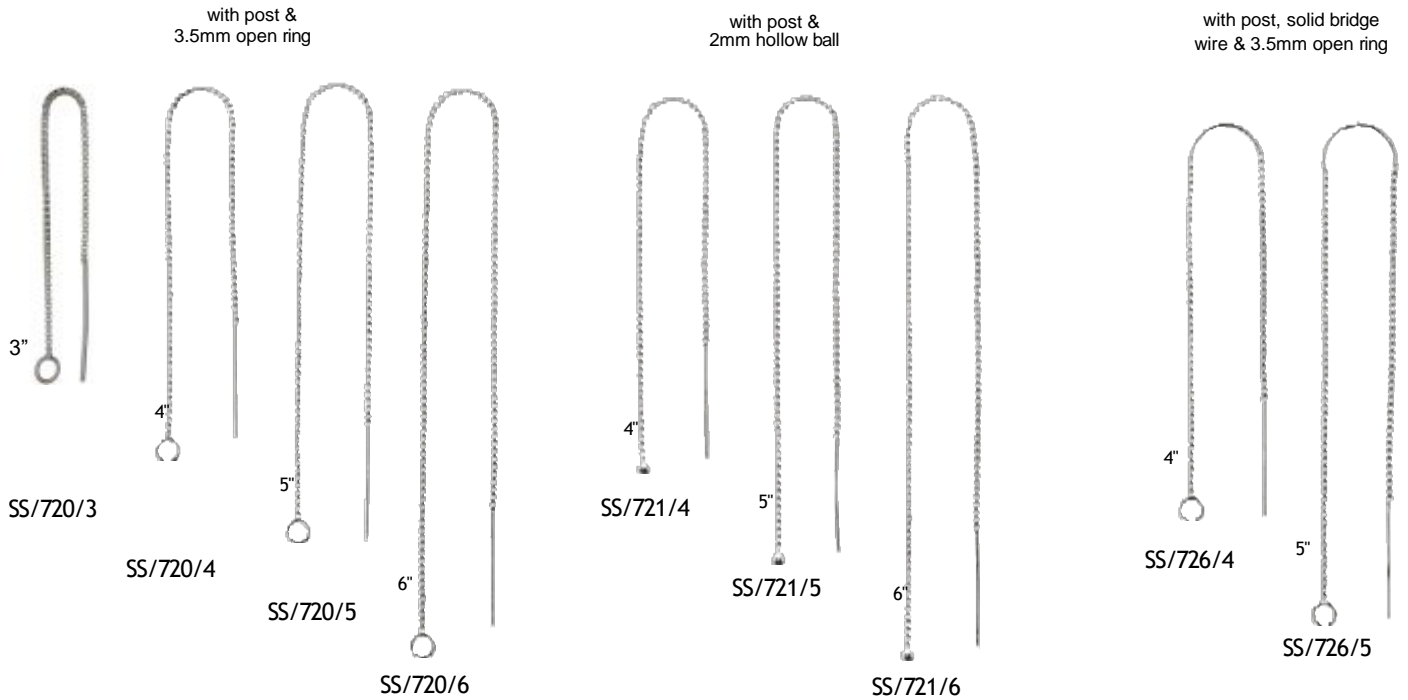

Sterling Silver .925

EXTENDER CHAIN

EAR THREADS

Sold by the Dozen with .7mm Box Chain

ENDLESS HOOPS

Measurement Indicates Outside Diameter

Sterling Silver .925

CLICK DOWN HOOPS

Measurement Indicates Outside Diameter

.080" / 2mm Tubing

.080" / 2mm Square Tubing

.120" / 3mm Tubing

TUBULAR HOOPS

SLEEPER HOOPS