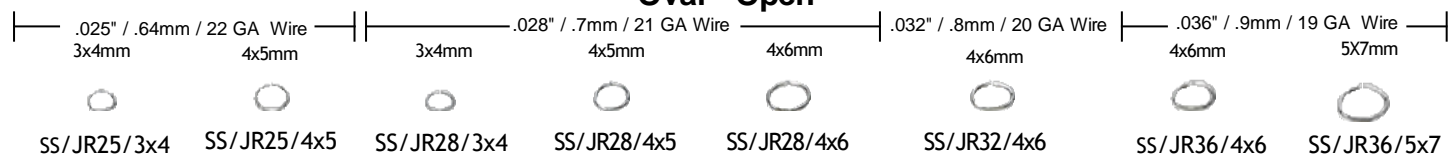

Sterling Silver .925

BALL PINS

IMPORTED
(.025" / .65mm / 22 Gauge)

(.019" / .5mm / 24 Gauge) 1.5mm Ball

.025" / .65mm / 22 Gauge) 1.5mm Ball

DIAMOND SHAPE BALL PINS

(.020" / .5mm / 24 Gauge)

JUMP RINGS

Measurement Indicates Outside Diameter

Oval - Open

Twisted Round - Open

Triangle - Open

Oval - Soldered Closed

Twisted Round - Soldered Closed