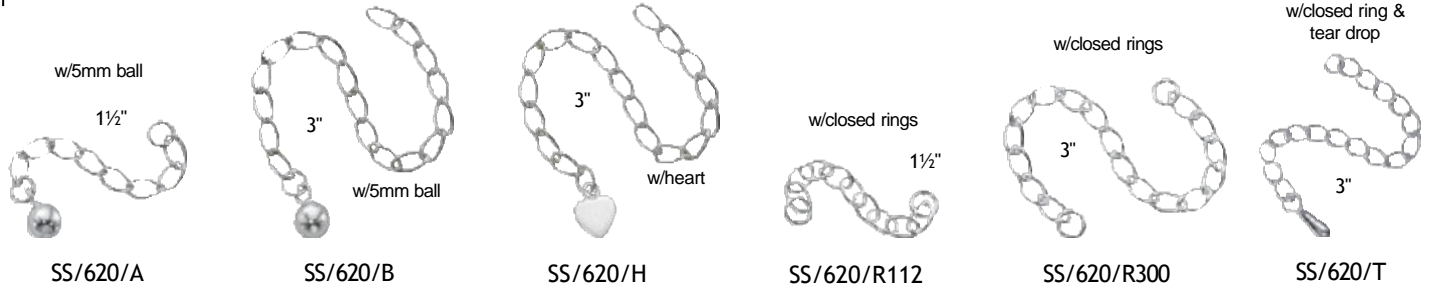

Sterling Silver .925

EXTENDER CHAIN