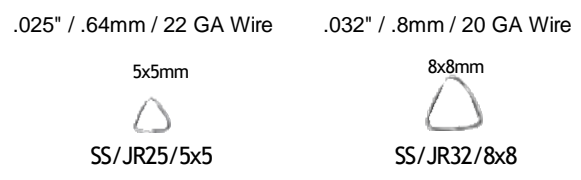

JUMP RINGS

Measurement Indicates Outside Diameter

Oval - Open

Twisted Round - Open

Triangle - Open

Oval - Soldered Closed

Twisted Round - Soldered Closed

STERLING SILVER JUMP RINGS

ROUND

ITEM #	OUTSIDE DIAMETER	WIRE GAUGE		ITEM #	OUTSIDE DIAMETER	WIRE GAUGE	
--------	------------------	------------	--	--------	------------------	------------	--

ITEM # represents open ring , add C to the end for closed example: SS/JR20/4C