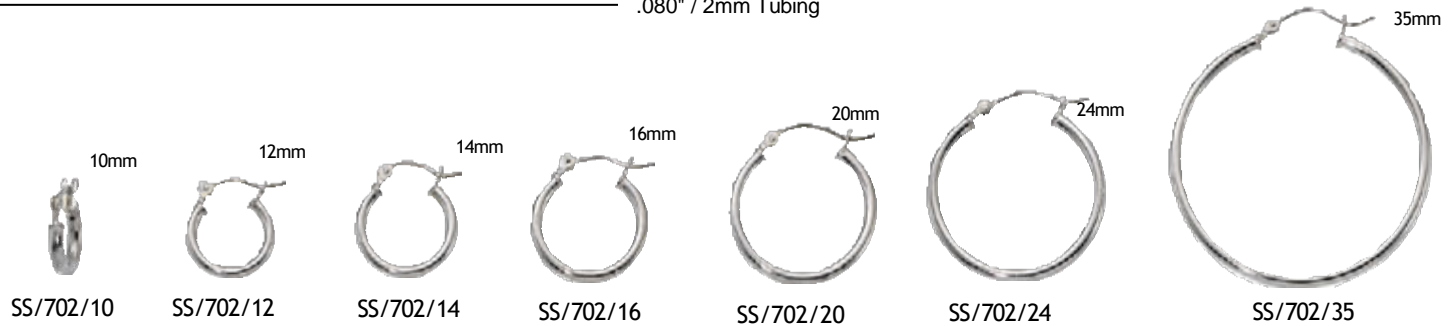

Sterling Silver .925

CLICK DOWN HOOPS

Measurement Indicates Outside Diameter

.080" / 2mm Tubing