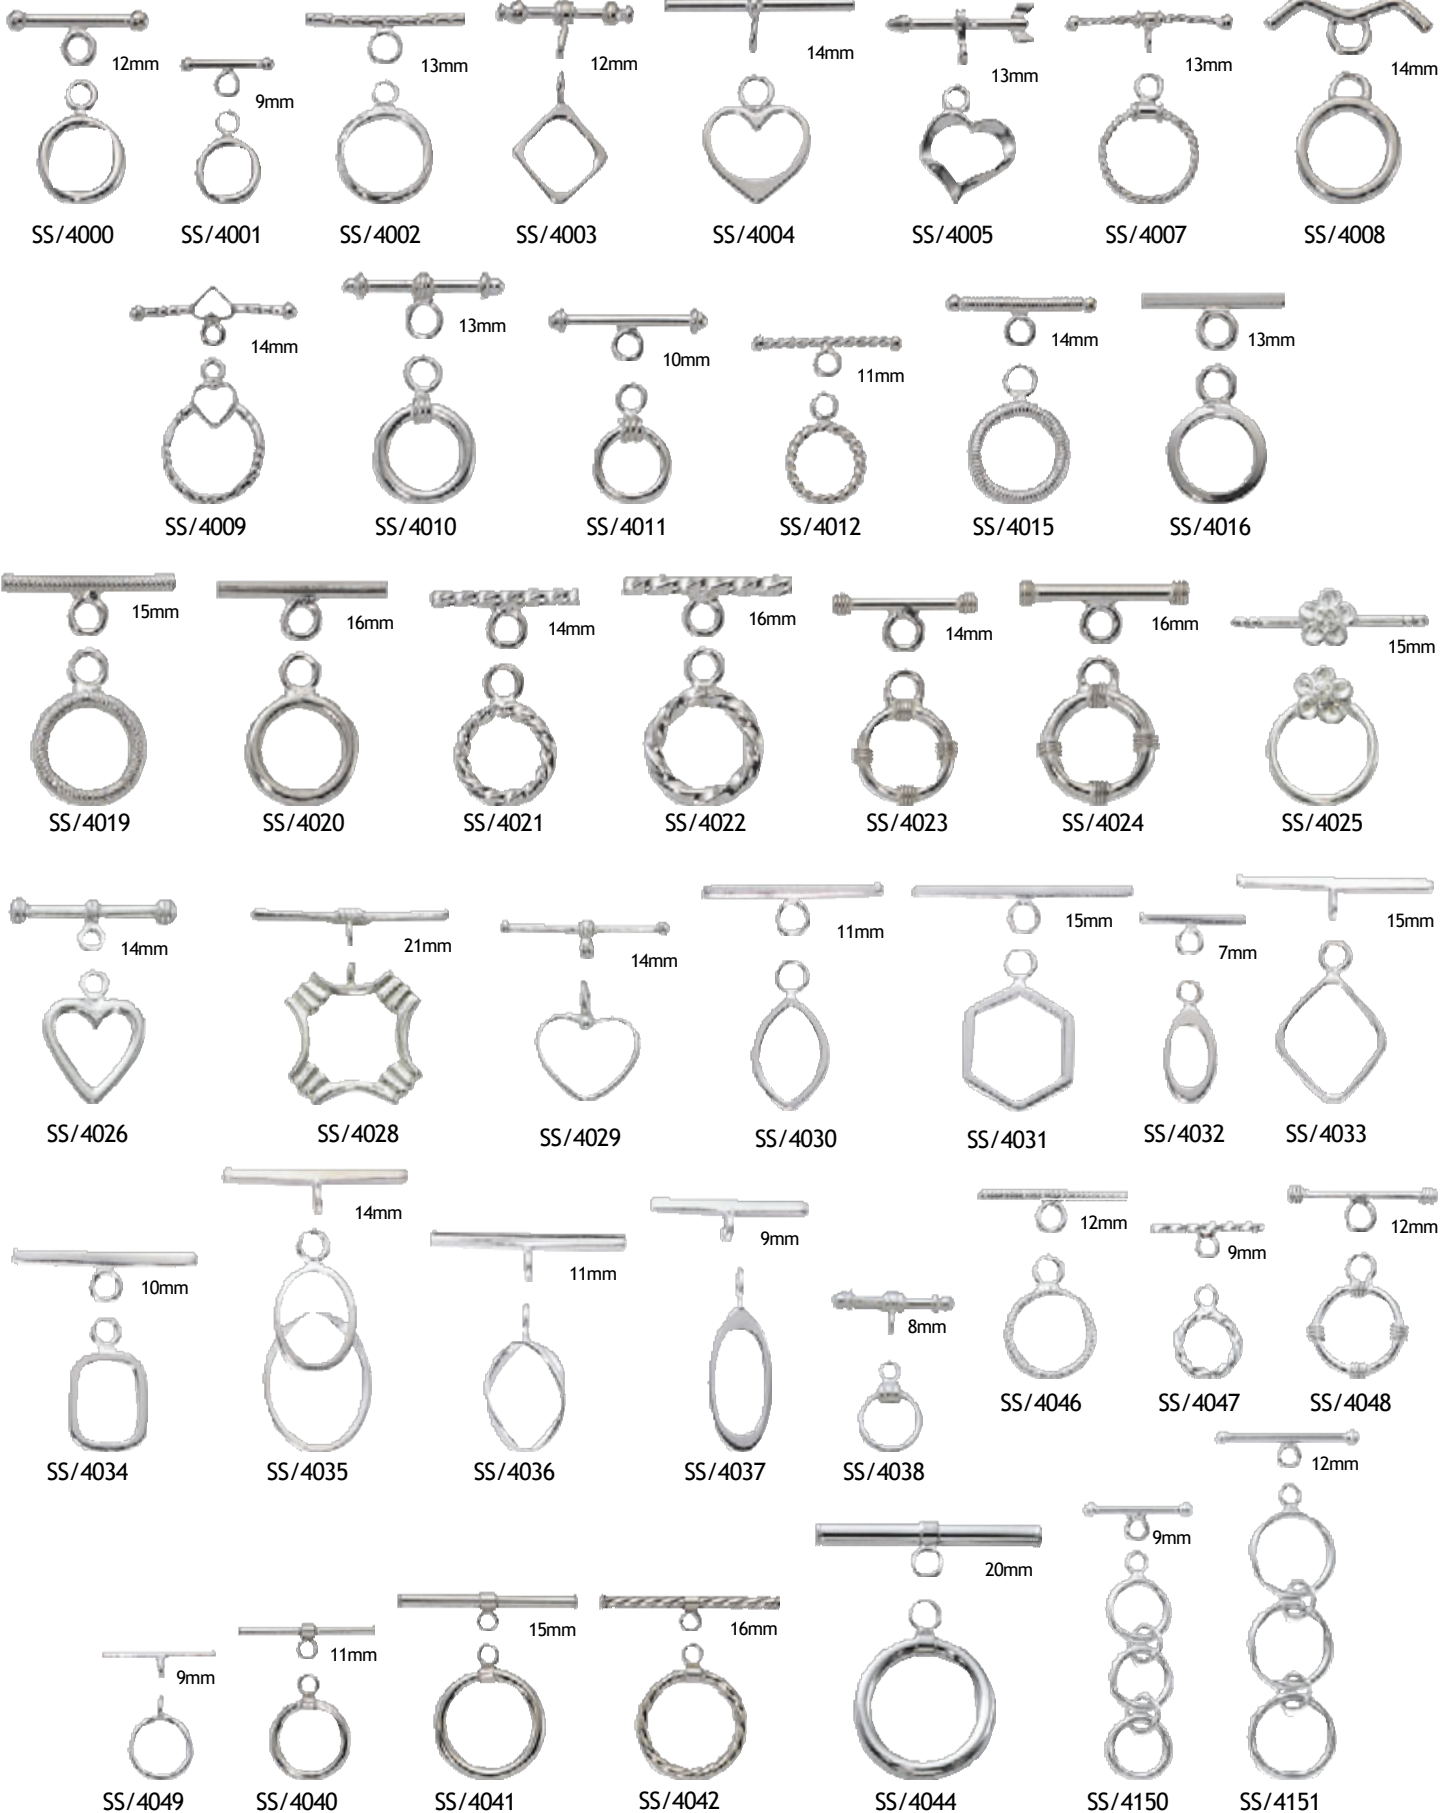

TUBE CLASPS

'S' HOOKS & EYES

Light Antique

HOOKS & ENDCAPS

(Crimping)

Shiny Silver

Accommodates SoftFlex Wires

*.010"-.019"

*.019"-.024"

RIBBON END FASTENER

END CORD FASTENERS

Sterling Silver .925

Measurement Indicates
Outside Diameter

TOGGLE CLASPS

Sterling Silver .925

* Indicates Hole Size

CRIMP BEADS

CRIMP COVERS

ROUND MIRROR BEADS

SMOOTH ROUND SEAMLESS BEADS - LIGHTWEIGHT

SMOOTH ROUND SEAMLESS BEADS - STANDARD WEIGHT

ROUND SPARKLE BEADS

ROUND CORRUGATED BEADS

SMOOTH OVAL BEADS