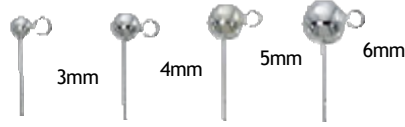

SS/213

SS/216

BALL POSTS

Ball Posts with Open Ring

SS/800/2 SS/800/3 SS/800/4 SS/800/5 SS/800/6

SS/801/3 SS/801/4 SS/801/5 SS/801/6

SS/520/4 SS/520/6 SS/520/8 SS/520/10

CUP POSTS WITH PEG

*accommodates this size
one-hole ball*7mm, 8mm

SS/530/6

BUTTERFLY CLUTCHES

Light

SS/501

Medium

SS/503

Large-Fancy