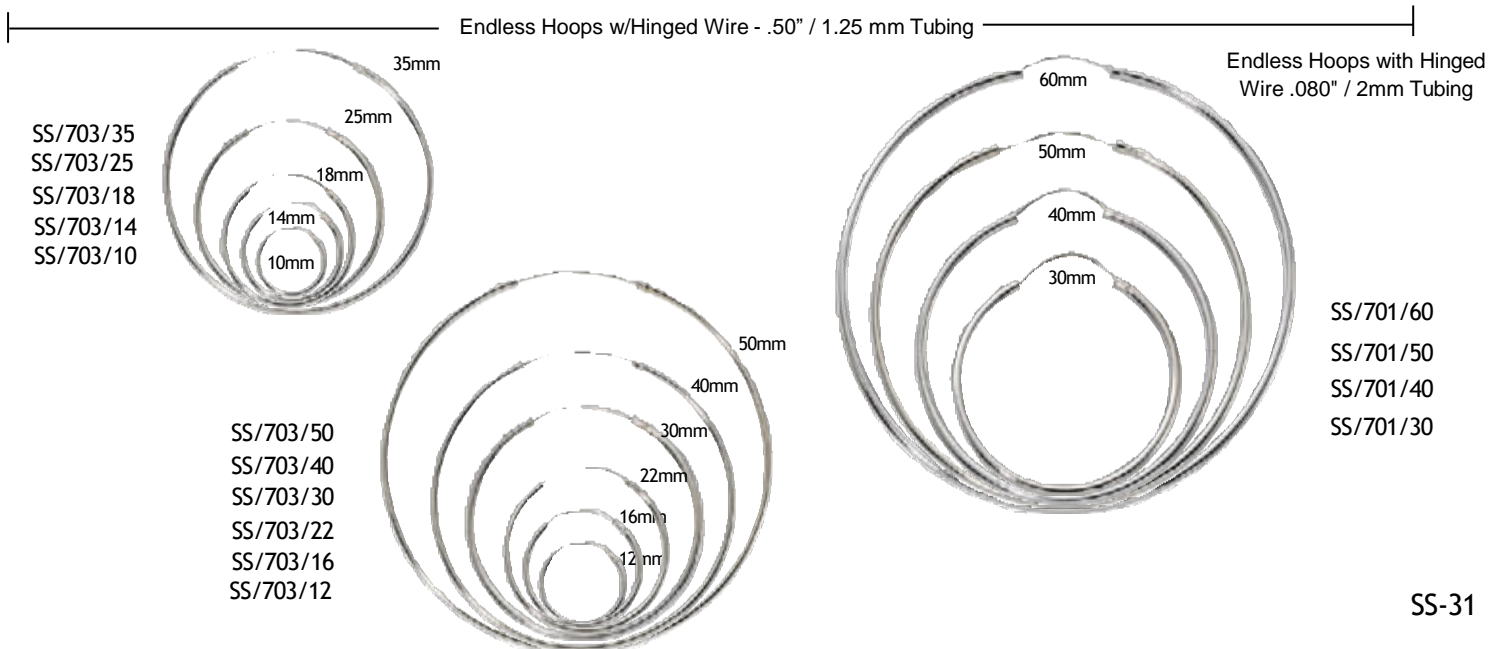

ENDLESS HOOPS

Measurement Indicates Outside Diameter