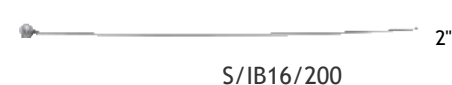

EYE PINS

(.020" / .5mm)
(24 Gauge)
Eye OD 2mm

(.025" / .65mm)
(22 Gauge)
Eye OD 2.6mm

(.028" / .7mm)
(21 Gauge)
Eye OD 2.8mm

HEAD PINS

(.016" / .4mm)
(26 Gauge)
Head Diameter 1mm

(.025" / .65mm)
(22 Gauge)
Head Diameter 1.5-1.6mm

(.020" / .5mm)
(24 Gauge)
Head Diameter 1.2-1.25mm

(.028" / .7mm)
(21 Gauge)
Head Diameter 1.7-1.8mm

BALL PINS

MADE IN USA

(.019" / .5mm / 24 Gauge) **2mm Ball**

(.019" / .5mm / 24 Gauge) **1.5mm Ball**

SS/IB20/200

(26 Gauge) **1.5mm Ball**

Sterling Silver .925

BALL PINS

IMPORTED
(.025" / .65mm / 22 Gauge)

(.019" / .5mm / 24 Gauge) 1.5mm Ball

.025" / .65mm / 22 Gauge) 1.5mm Ball

DIAMOND SHAPE BALL PINS

(.020" / .5mm / 24 Gauge)