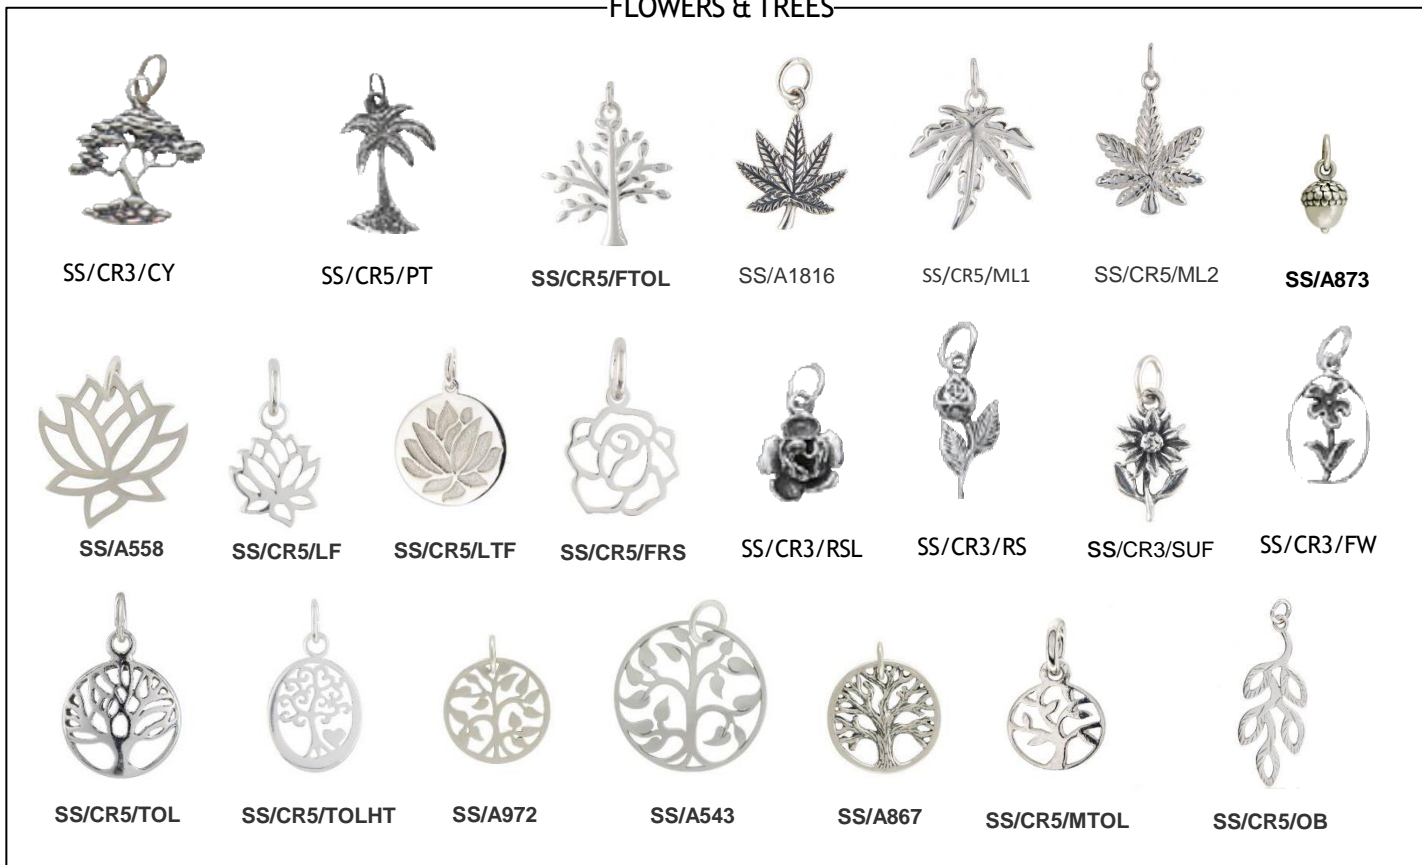

SS/CR5/TL

SS/CR5/SETL

SS/CR5/WL

SS/CR3/WT

SS/A1418

Sterling Silver .925

CHARMS

with Open Ring

BIRDS & INSECTS

EXPRESSIONS & MESSAGE CHARMS

Sterling Silver .925

CHARMS

with Open Ring

FAMILY, FRIENDS, & MARRIAGE

FLOWERS & TREES

FOOD & DRINK

Sterling Silver .925

HEARTS & LOVE

SS/CR3/LPC

SS/CR3/LL

SS/CR3/BGK

SS/CR3/TSW

SS/CR3/LV

SS/CR5/HTLMS