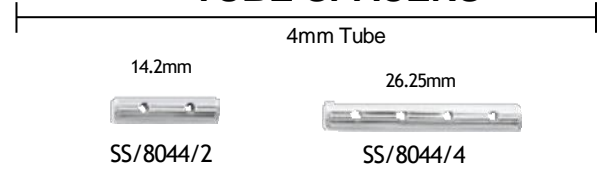

SS/6022/3

SS/6022/4

SS/6022/5 SS-10

Sterling Silver .925

* Indicates Inside Diameter of Hole

MULTI-STRAND CLASPS

MULTI-STRAND ENDS

TUBE SPACERS