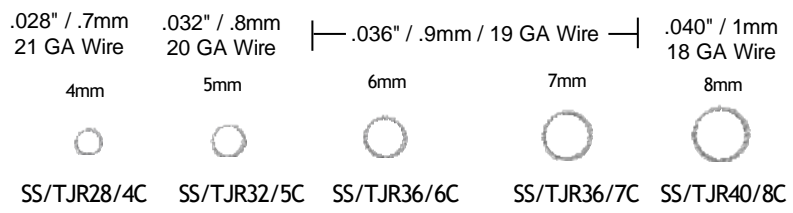

EAR WIRES

Sparkle.
028"/.7mm/21GA

SS/S117

.038"/1mm/18GA

SS/116

SS/T2197

.028"/.7mm/21GA
25x18mm Backside Loop

SS/EW1

JUMP RINGS

Measurement Indicates Outside Diameter

Oval - Open

Twisted Round - Open

Triangle - Open

Oval - Soldered Closed

Twisted Round - Soldered Closed

STERLING SILVER JUMP RINGS