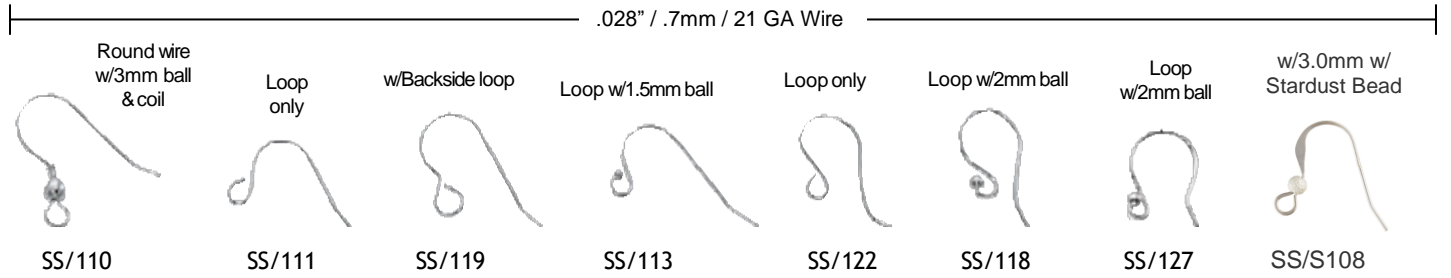

EAR WIRES

Sparkle.
028"/.7mm/21GA

SS/S117

.038"/1mm/18GA

SS/116

SS/T2197

.028"/.7mm/21GA
25x18mm Backside Loop

SS/EW1