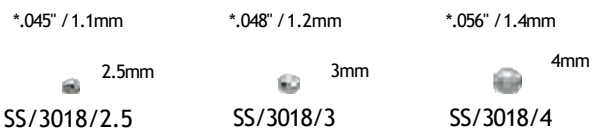

ROUND MIRROR BEADS