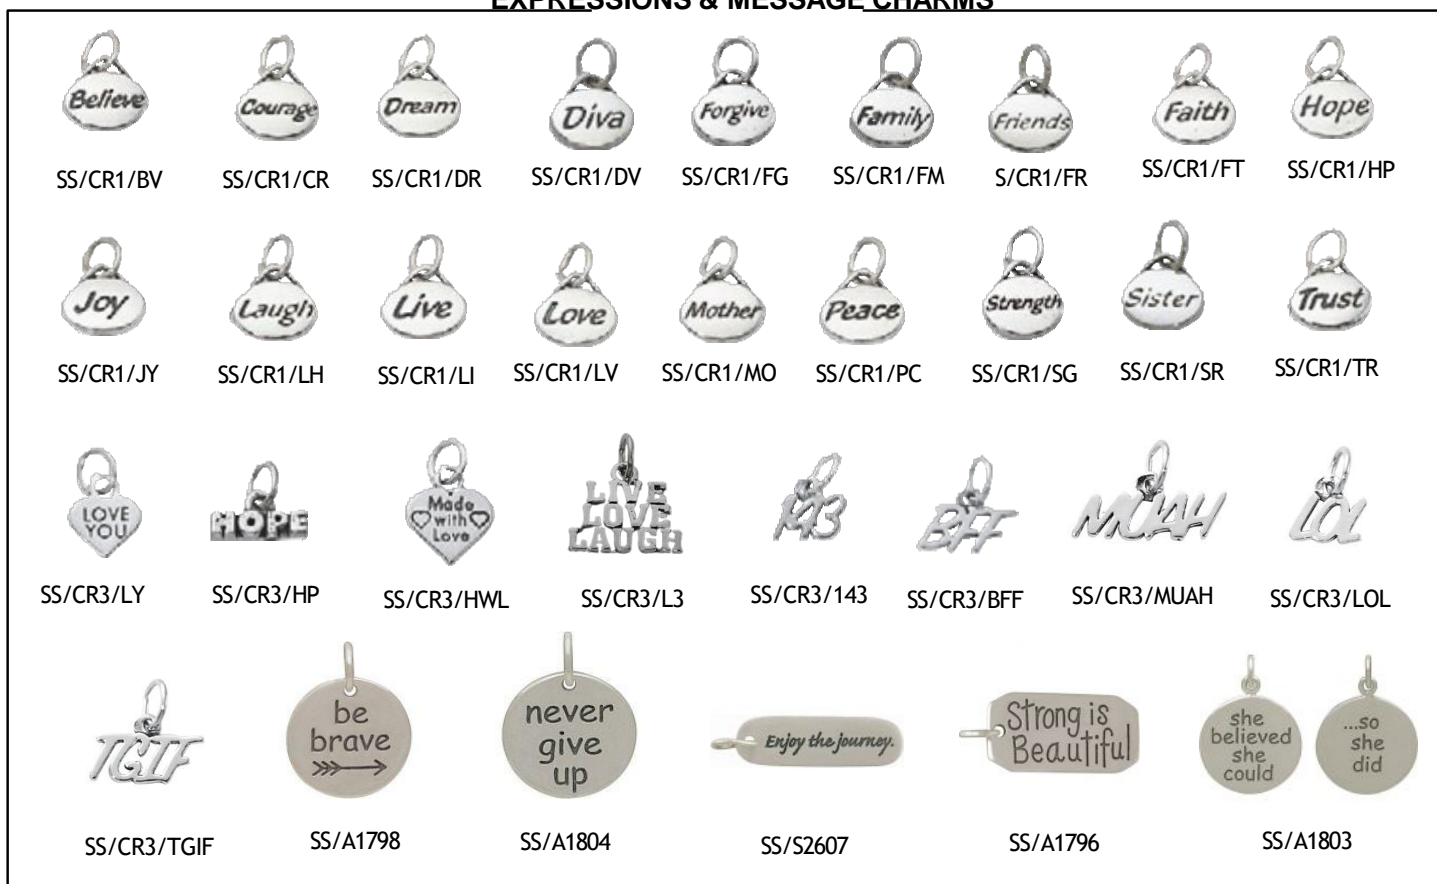

SS/A1418

Sterling Silver .925

CHARMS

with Open Ring

BIRDS & INSECTS

EXPRESSIONS & MESSAGE CHARMS

Sterling Silver .925

CHARMS

with Open Ring

FAMILY, FRIENDS, & MARRIAGE

FLOWERS & TREES

FOOD & DRINK

Sterling Silver .925

HEARTS & LOVE

SS/CR3/LPC

SS/CR3/LL