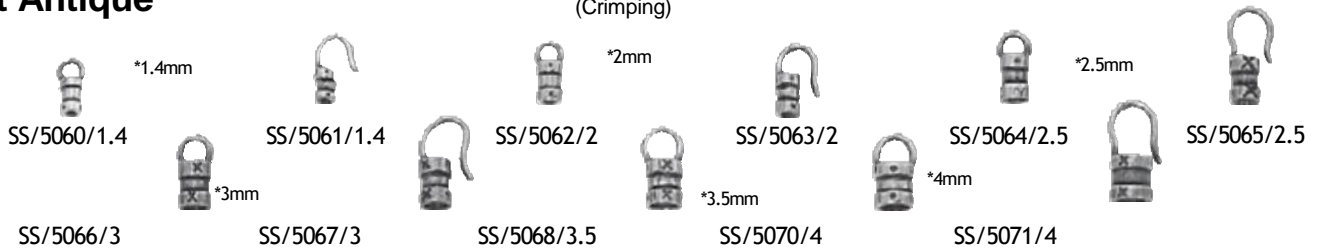

Light Antique

HOOKS & ENDCAPS (Crimping)