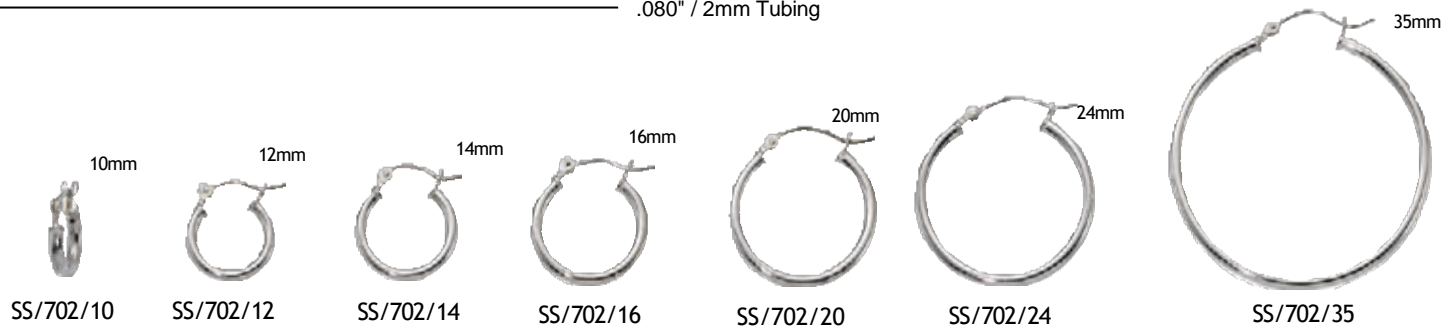

Measurement Indicates Outside Diameter

Sterling Silver .925

CLICK DOWN HOOPS

Measurement Indicates Outside Diameter

.080" / 2mm Tubing

.080" / 2mm Square Tubing

.120" / 3mm Tubing

TUBULAR HOOPS

SLEEPER HOOPS

Sterling Silver .925

STUD EARRINGS WITH CLUTCH

PRICED PER PIECE

Round Wire .925

Available Sizes

Available Coiled or on Spooled

SOLD BY PRE-CUT 5 FOOT COILS