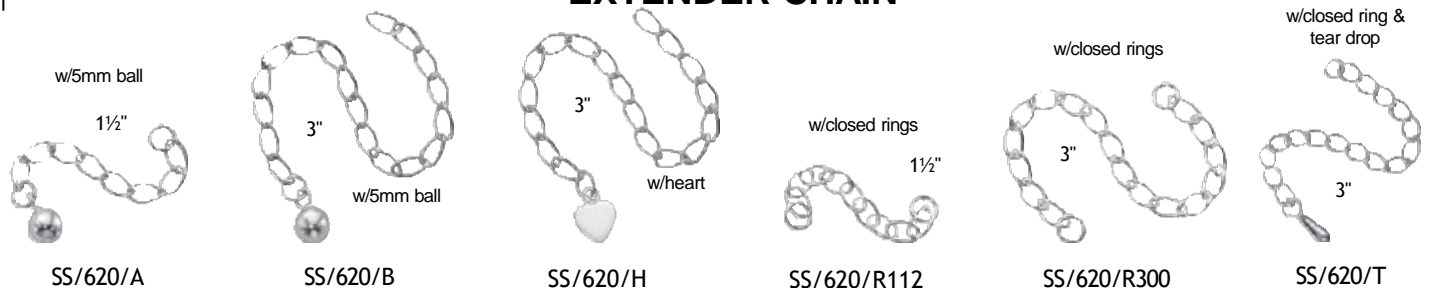

EXTENDER CHAIN

w/5mm ball

1½"

SS/620/A

3"

w/5mm ball

SS/620/B

3"

w/heart

SS/620/H

w/closed rings

1½"

SS/620/R112

w/closed rings

3"

SS/620/R300

w/closed ring & tear drop

3"

SS/620/T