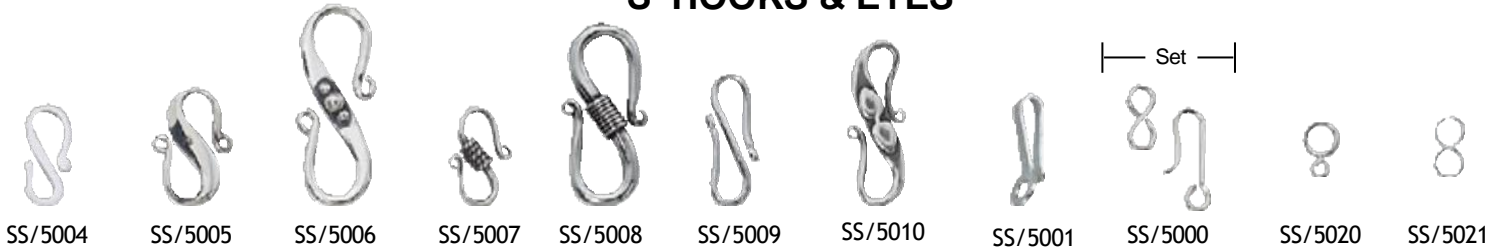

'S' HOOKS & EYES