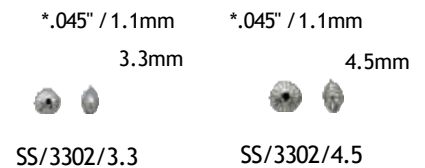

CORRUGATED SAUCER BEADS