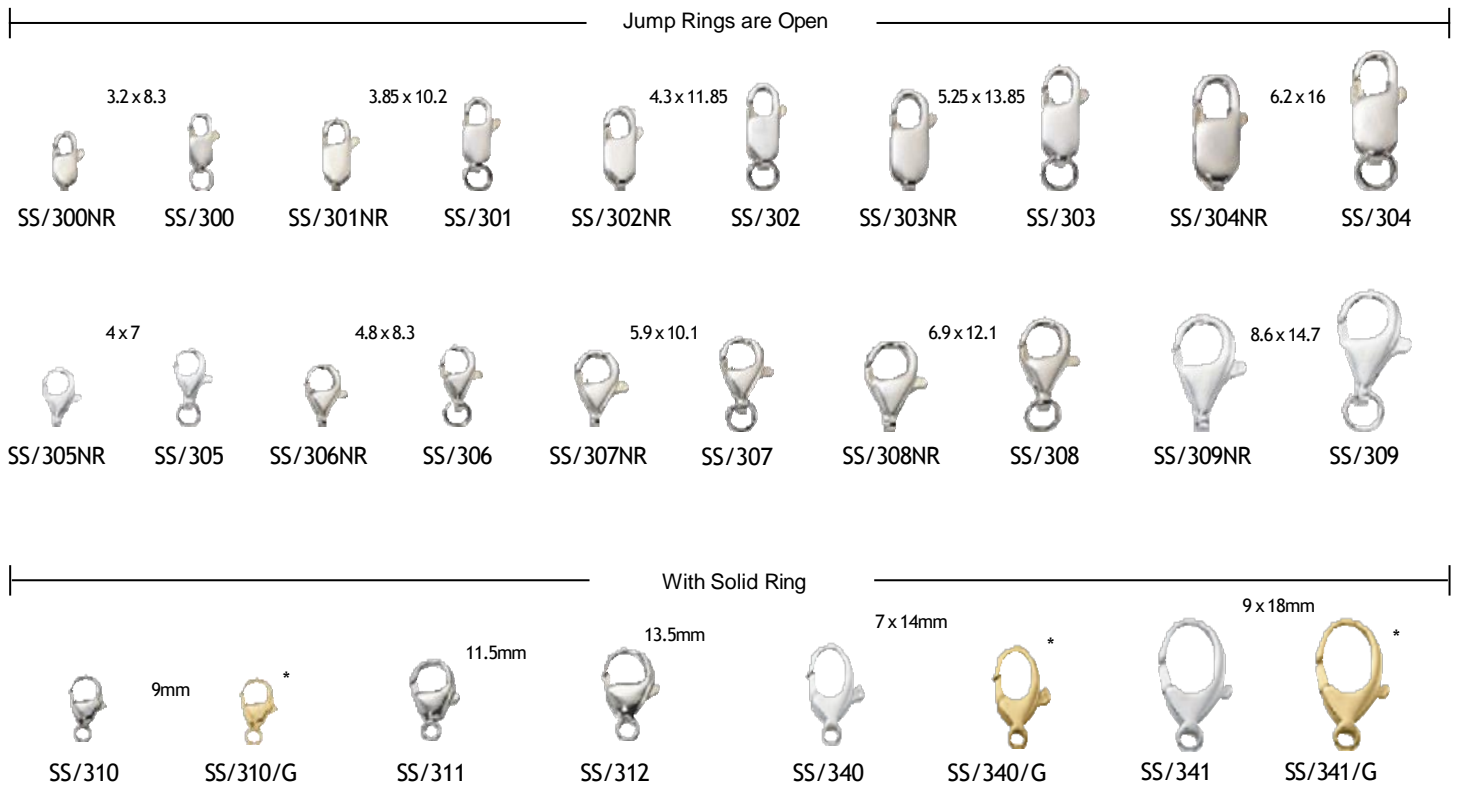

LOBSTER CLAWS