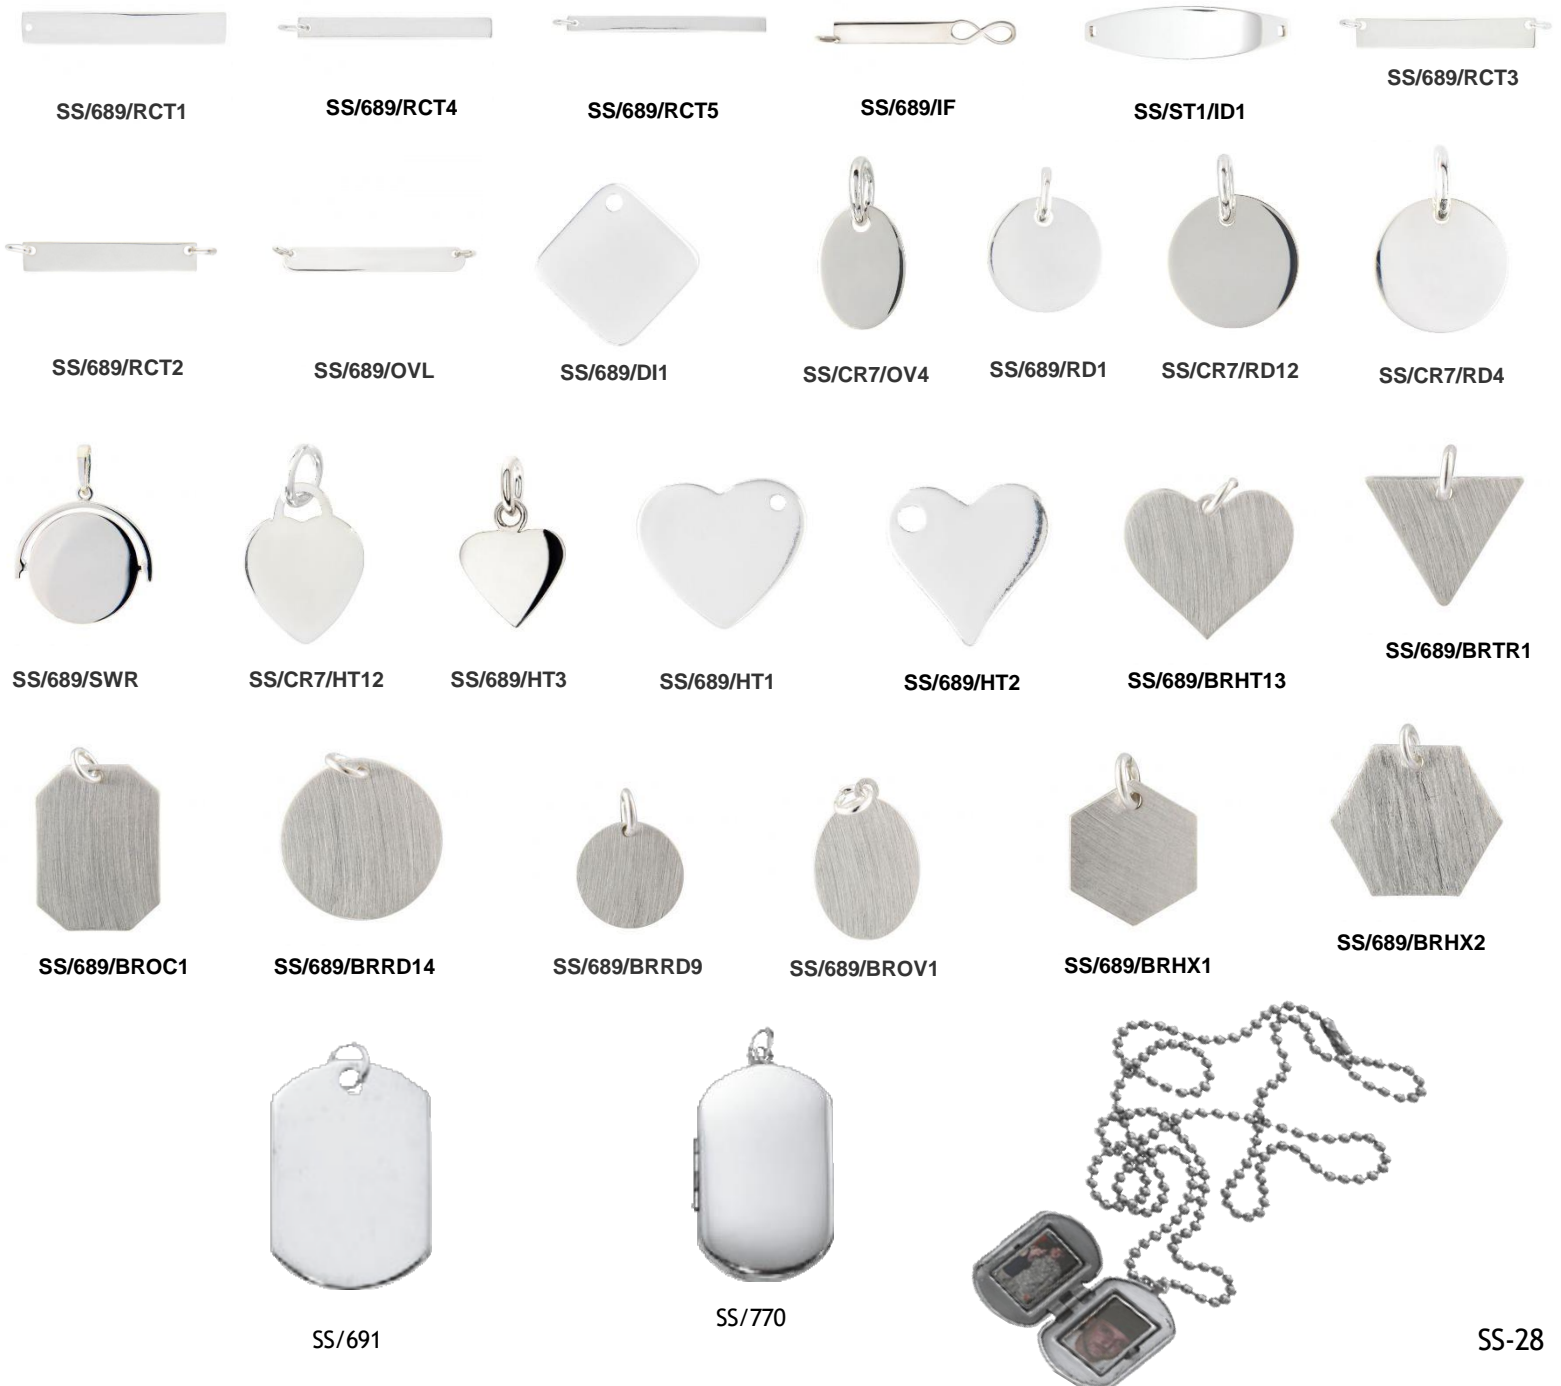

Sterling Silver .925

TASSELS/CHARMS

ENGRAVABLES

Sterling Silver .925

CHAIN

Sold by the Foot

- Beading Chain -

.65mm