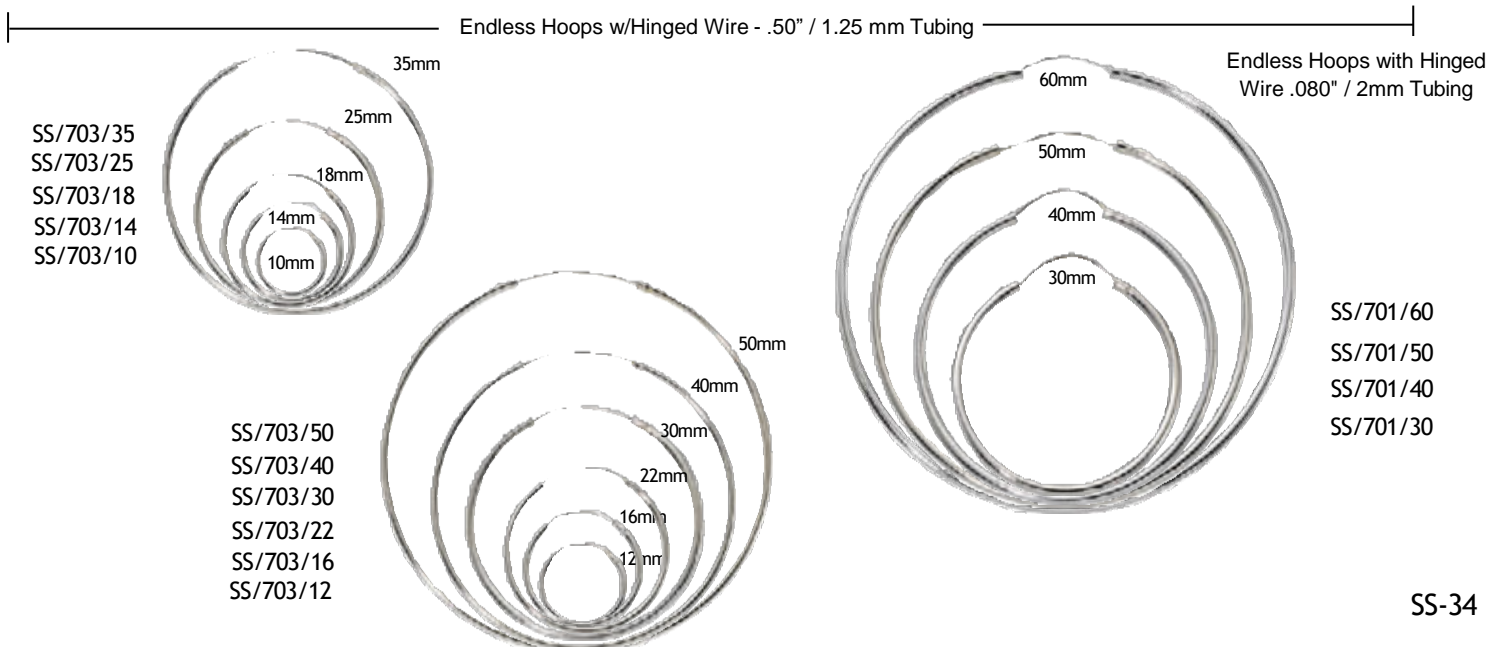

ENDLESS HOOPS

Measurement Indicates Outside Diameter