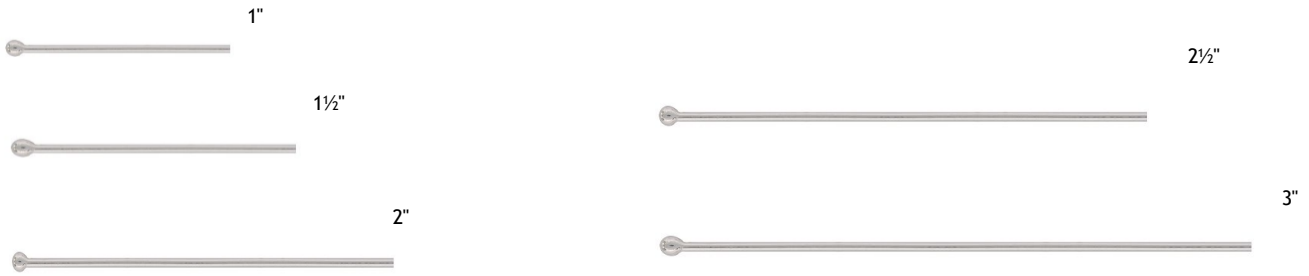

Sterling Silver .925

BALL PINS

MADE IN USA

LENGTH	(.016"/.406MM/26 GA w/ 1.5MM Ball	(.020"/.5MM/24 GA) w/ 1.5MM Ball	(.020"/.5MM/24GA) w/ 2MM Ball
1/2"		SS/IB20/012	
3/4"		SS/IB20/034	
1"	SS/IB16/100	SS/IB20/100	SS/B20/100
1 1/4"		SS/IB20/114	
1 1/2"	SS/IB16/112	SS/IB20/112	SS/B20/112
2"	SS/IB16/200	SS/IB20/200	SS/B20/200
2 1/2"			SS/B20/212
3"			SS/B20/300

IMPORTED

LENGTH	(.020"/.5MM/24GA) w/ 1.5MM Ball	(.025"/.65MM/22GA) w/ 1.5MM Ball	(.025"/.65MM/22GA) w/ 2MM Ball	<u>Diamond Shaped</u> <u>Ball Pin</u> (.020"/.5MM/24GA)
1"	SS/B20/100/B1.5	SS/B25/100/B1.5	SS/B25/100	
1 1/2"		SS/B25/112/B1.5	SS/B25/112	SS/D20/112
2"	SS/B20/200/B1.5	SS/B25/200/B1.5	SS/B25/200	SS/D20/200
2 1/2"		SS/B25/212/B1.5	SS/B25/212	
3"		SS/B25/300/B1.5	SS/B25/300