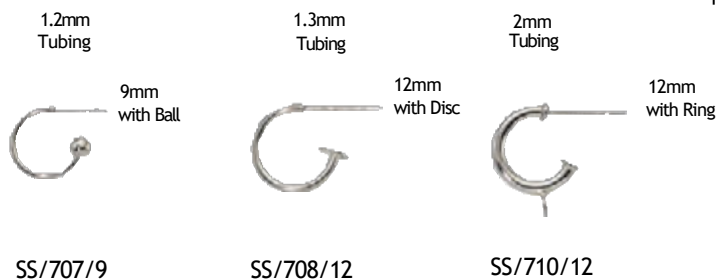

Measurement Indicates Outside Diameter

Sterling Silver .925

CLICK DOWN HOOPS

Measurement Indicates Outside Diameter

.080" / 2mm Tubing

.080" / 2mm Square Tubing

.120" / 3mm Tubing

TUBULAR HOOPS

SLEEPER HOOPS

Sterling Silver .925

STUD EARRINGS WITH CLUTCH

PRICED PER PIECE

Round Wire .925

Available Sizes

Available Coiled or on Spooled

SOLD BY PRE-CUT 5 FOOT COILS