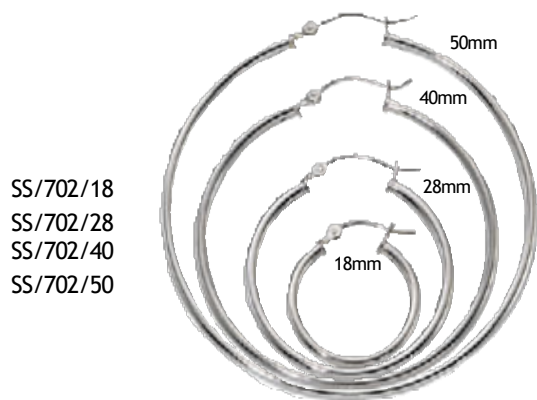

Sterling Silver .925

BEADING HOOPS

EAR THREADS

Sold by the Dozen with .7mm Box Chain

with post &
3.5mm open ring

with post &
2mm hollow ball

with post, solid bridge
wire & 3.5mm open ring

ENDLESS HOOPS

Measurement Indicates Outside Diameter

Sterling Silver .925

CLICK DOWN HOOPS

Measurement Indicates Outside Diameter

.080" / 2mm Tubing

.080" / 2mm Square Tubing

.120" / 3mm Tubing

TUBULAR HOOPS

SLEEPER HOOPS

Sterling Silver .925

STUD EARRINGS WITH CLUTCH

PRICED PER PIECE

Round Wire .925

Available Sizes

Available Coiled or on Spooled

SOLD BY PRE-CUT 5 FOOT COILS