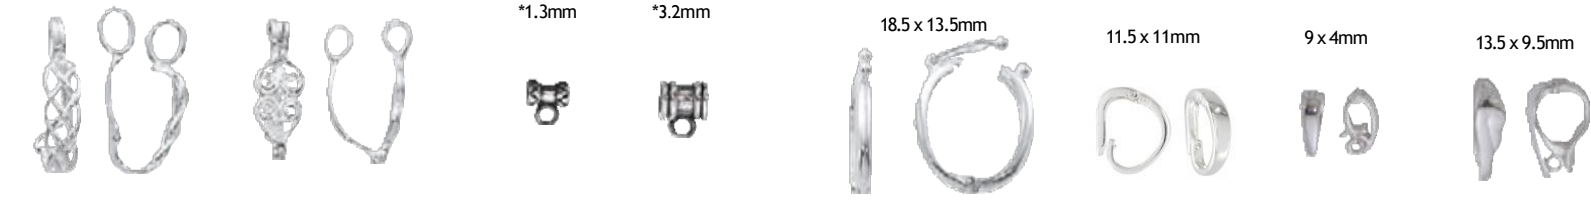

Rabbit Ear w/ Peg

Pinch Bails

SS/RBCR/3 SS/RBCR/4 SS/RBCR/D3 SS/RBCR/D4 SS/621 SS/668 SS/588 SS/584 SS/585 SS/660

Pinch Bails

SS/595 SS/582 SS/662 SS/667 SS/663 SS/596 SS/661 SS/669

SS/670 SS/671 SS/672 SS/673 SS/625 SS/626 SS/590 SS/591

Hinged

Cord

*Indicates Hole Size
*1.3mm *3.2mm

ENHANCERS

SS/580 SS/674 SS/650/A SS/652/A SS/657 SS/570 SS/658 SS/659

Sterling Silver .925

EYE PINS

LENGTH	(.020"/.5MM/24GA) Eye OD 2MM	(.025"/.65MM/22GA) Eye OD 2.6MM	(.028"/.7MM/21GA) Eye OD 2.8MM
1/2"			SS/E28/012
3/4"			SS/E28/034
1"	SS/E20/100	SS/E25/100	SS/E28/100
1 1/2"	SS/E20/112	SS/E25/112	
2"	SS/E20/200	SS/E25/200	SS/E28/200

HEAD PINS

LENGTH	(.016"/.4mm/26GA) Head Diameter 1mm	(.020"/.5mm/24GA) Head Dia. 1.2-1.25 mm	(.025"/.65mm/22GA) Head Dia. 1.5-1.6 mm	(.028"/.7mm/21GA) Head Dia. 1.7-1.8 mm
1/2"	SS/H16/012	SS/H25/012	SS/H20/012	SS/H28/012
3/4"	SS/H16/034	SS/H25/034	SS/H20/034	SS/H28/034
1"	SS/H16/100	SS/H25/100	SS/H20/100	SS/H28/100
1 1/4"	SS/H16/114	SS/H25/114	SS/H20/114	SS/H28/114
1 1/2"	SS/H16/112	SS/H25/112	SS/H20/112	SS/H28/112
2"	SS/H16/200	SS/H25/200	SS/H20/200	SS/H28/200
2 1/2"	SS/H16/212	SS/H25/212	SS/H20/212	SS/H28/212
3"	SS/H16/300	SS/H25/300	SS/H20/300	SS/H28/300

Sterling Silver .925

BALL PINS

MADE IN USA

LENGTH	(.016"/.406MM/26 GA w/ 1.5MM Ball	(.020"/.5MM/24 GA) w/ 1.5MM Ball	(.020"/.5MM/24GA) w/ 2MM Ball
1/2"		SS/IB20/012	
3/4"		SS/IB20/034	
1"	SS/IB16/100	SS/IB20/100	SS/B20/100
1 1/4"		SS/IB20/114	
1 1/2"	SS/IB16/112	SS/IB20/112	SS/B20/112
2"	SS/IB16/200	SS/IB20/200	SS/B20/200
2 1/2"			SS/B20/212
3"			SS/B20/300