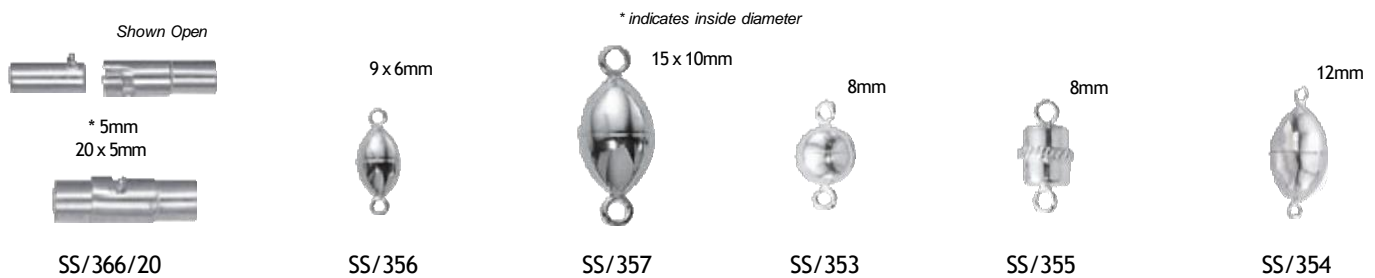

MAGNETIC CLASPS