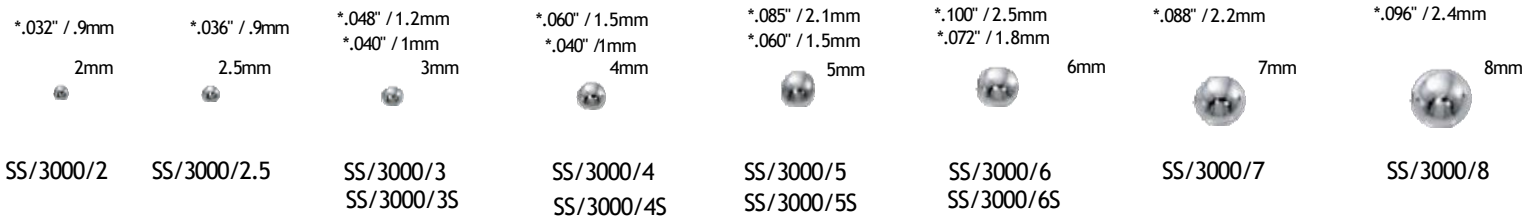

SMOOTH ROUND SEAMLESS BEADS - STANDARD WEIGHT