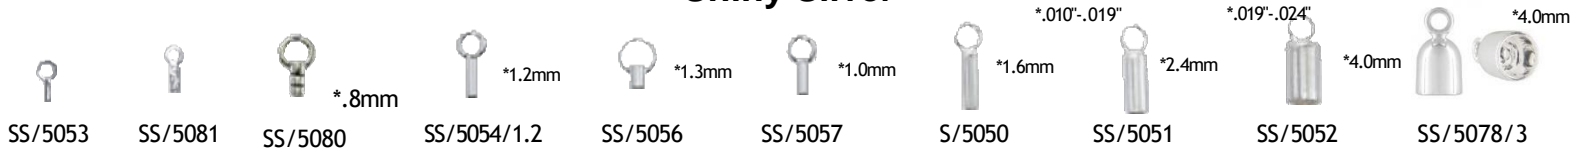

Shiny Silver

Accommodates SoftFlex Wires
*.010"-.019"   *.019"-.024"