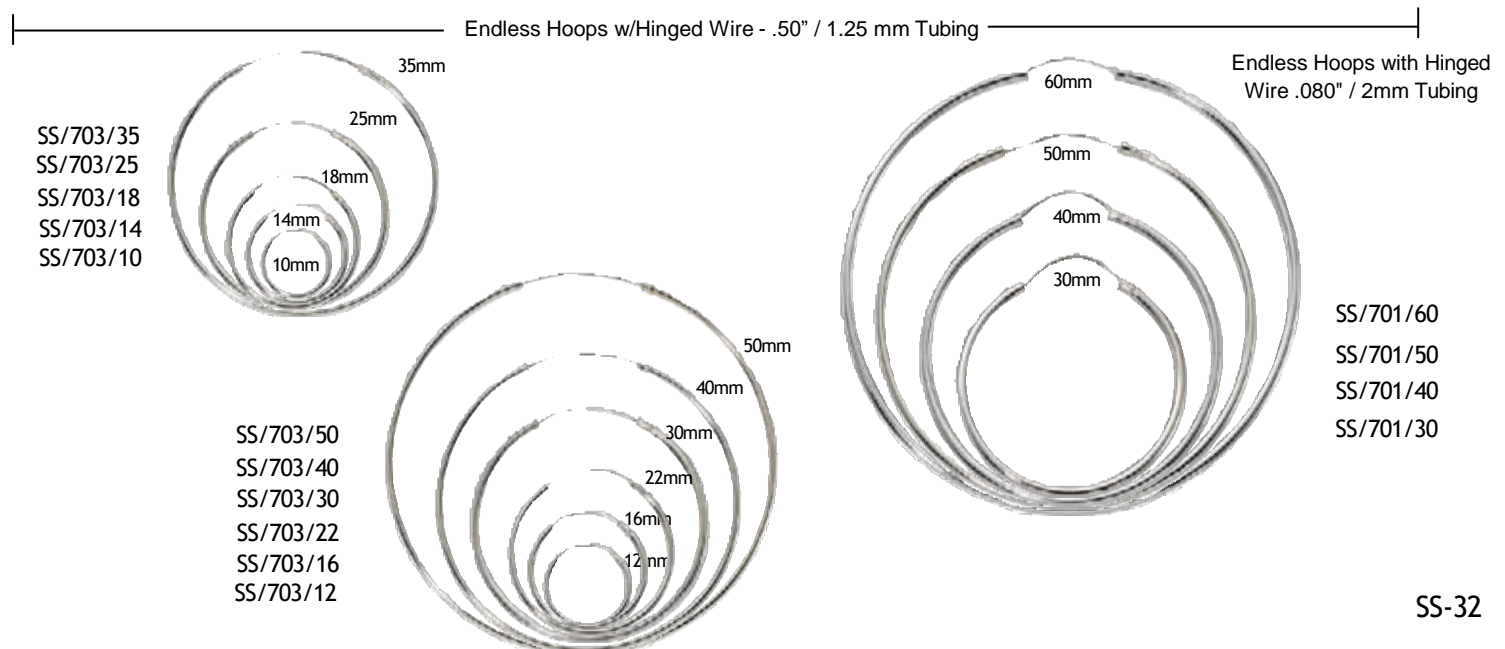

ENDLESS HOOPS

Measurement Indicates Outside Diameter