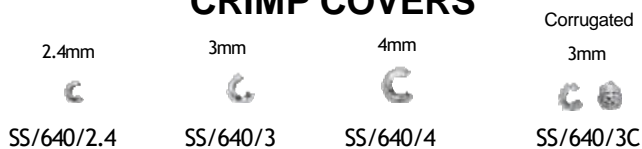

CRIMP COVERS