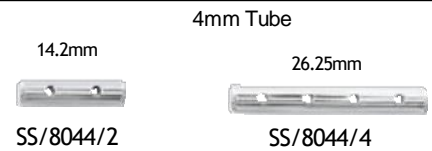

TUBE SPACERS