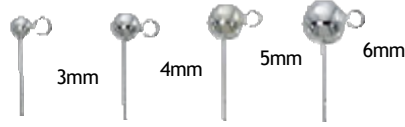

SS/801/3 SS/801/4 SS/801/5 SS/801/6