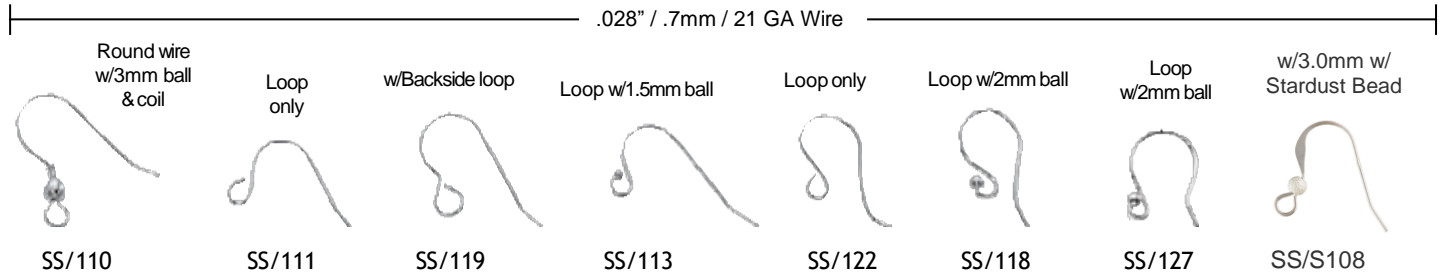

## EAR WIRES

Sparkle.  
.028" / .7mm / 21GA

SS/S117

.038" / 1mm / 18GA

SS/116

SS/T2197

.028" / .7mm / 21GA  
25x18mm Backside Loop

SS/EW1