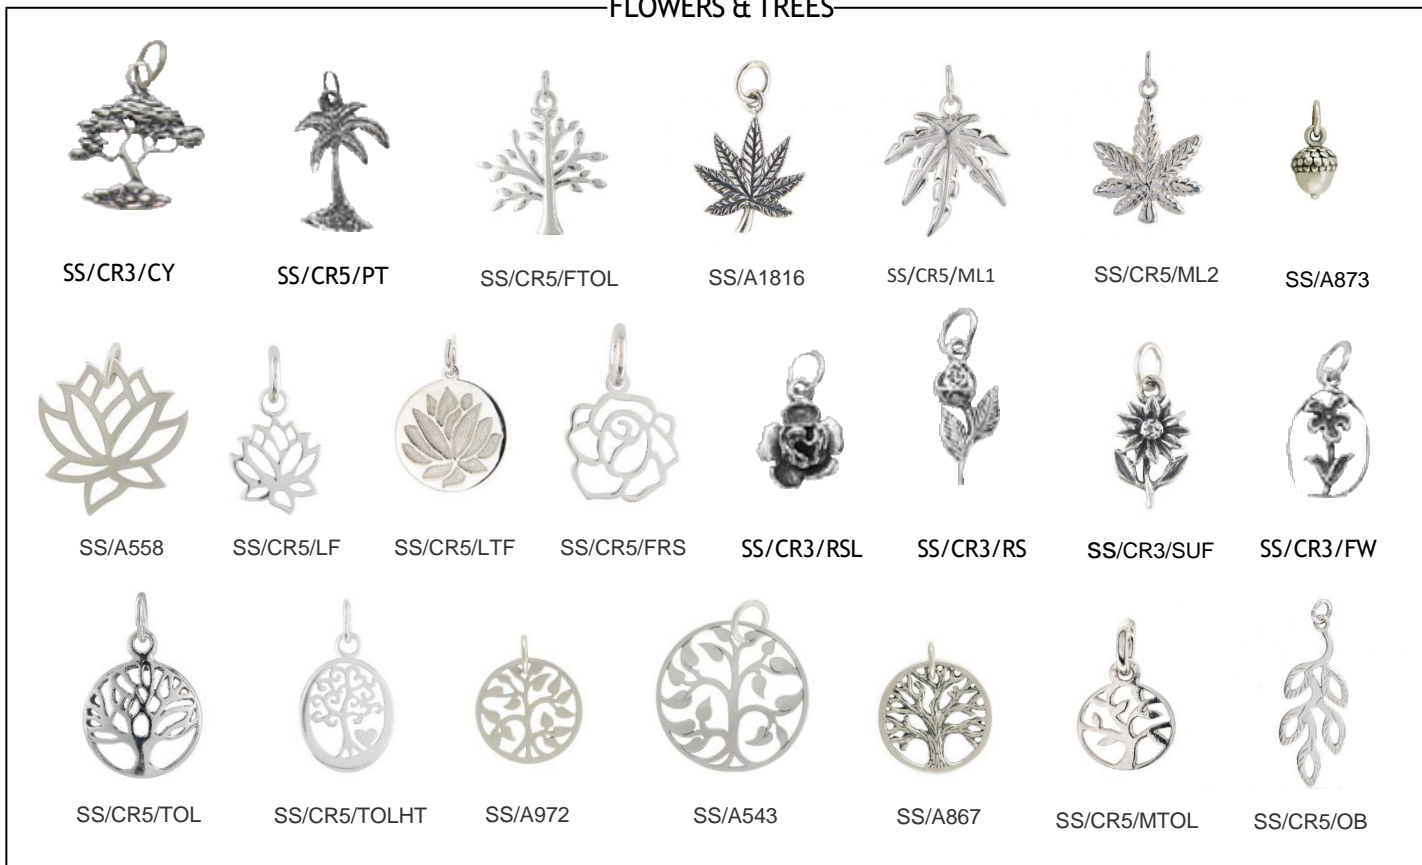

FLOWERS & TREES