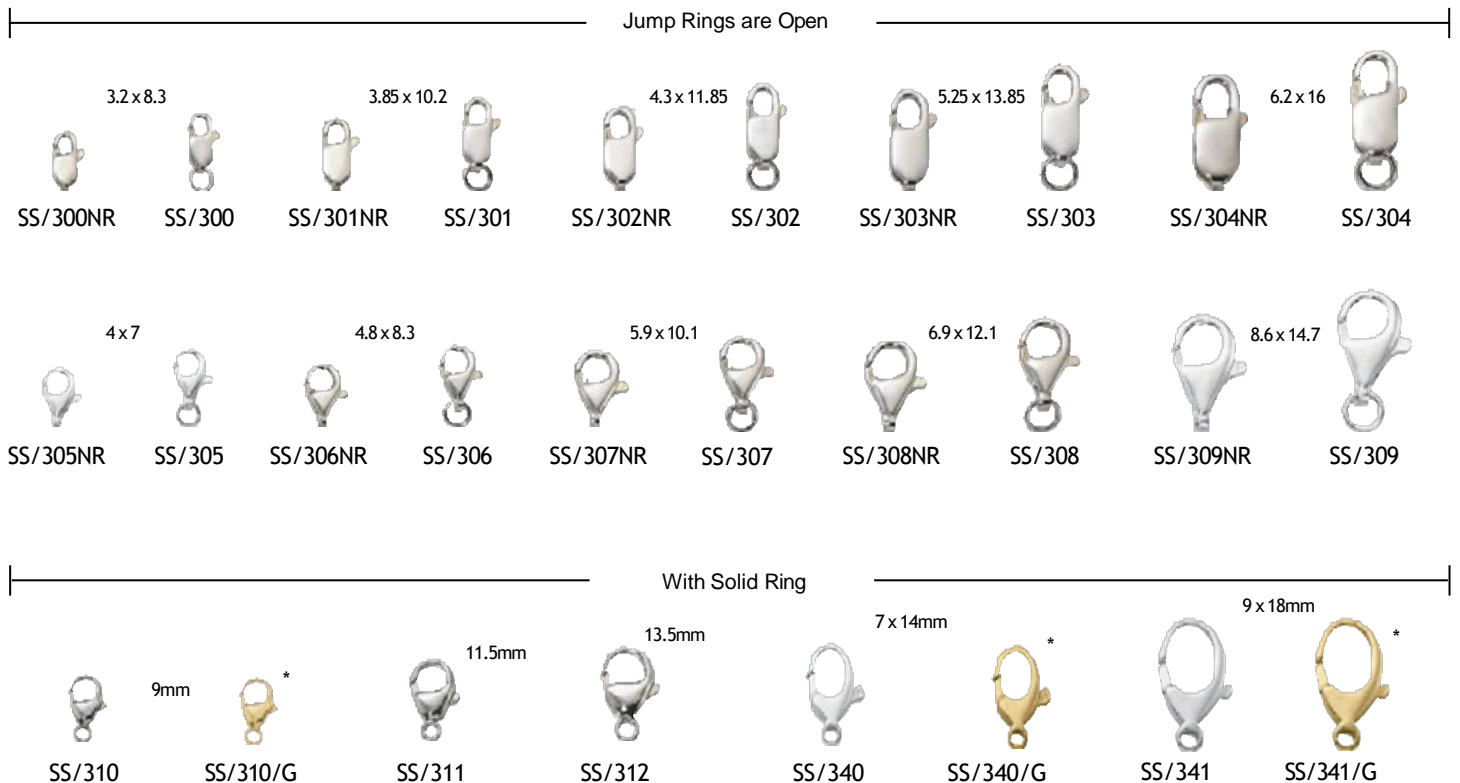

LOBSTER CLAWS