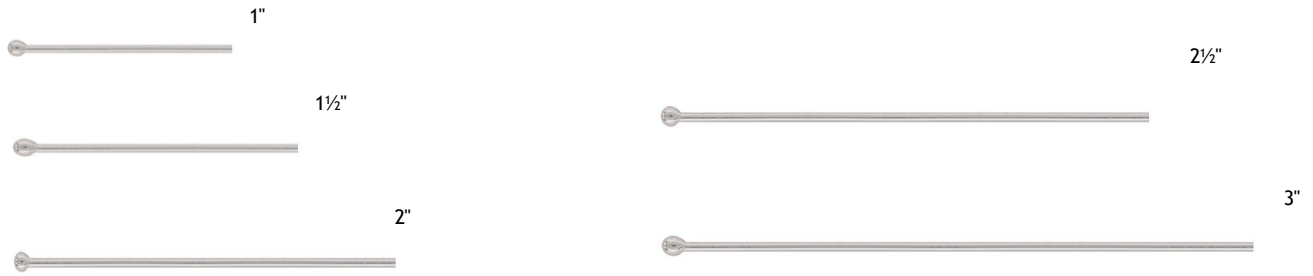

Sterling Silver .925

BALL PINS

MADE IN USA

LENGTH	(.016"/.406MM/26 GA w/ 1.5MM Ball	(.020"/.5MM/24 GA) w/ 1.5MM Ball	(.020"/.5MM/24GA) w/ 2MM Ball
1/2"		SS/IB20/012	
3/4"		SS/IB20/034	
1"	SS/IB16/100	SS/IB20/100	SS/B20/100
1 1/4"		SS/IB20/114	
1 1/2"	SS/IB16/112	SS/IB20/112	SS/B20/112
2"	SS/IB16/200	SS/IB20/200	SS/B20/200
2 1/2"			SS/B20/212
3"			SS/B20/300

IMPORTED

LENGTH	(.020"/.5MM/24GA) w/ 1.5MM Ball	(.025"/.65MM/22GA) w/ 1.5MM Ball	(.025"/.65MM/22GA) w/ 2MM Ball	<u>Diamond Shaped</u> <u>Ball Pin</u> (.020"/.5MM/24GA)
1"	SS/B20/100/B1.5	SS/B25/100/B1.5	SS/B25/100	
1 1/2"		SS/B25/112/B1.5	SS/B25/112	SS/D20/112
2"	SS/B20/200/B1.5	SS/B25/200/B1.5	SS/B25/200	SS/D20/200
2 1/2"		SS/B25/212/B1.5	SS/B25/212	
3"		SS/B25/300/B1.5	SS/B25/300