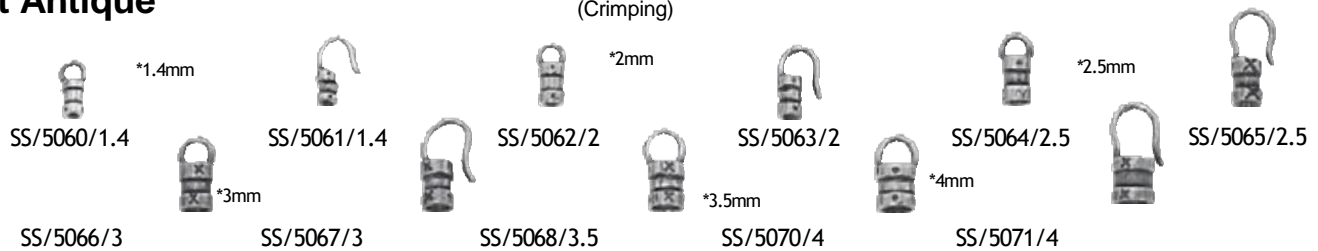

Light Antique

HOOKS & ENDCAPS (Crimping)