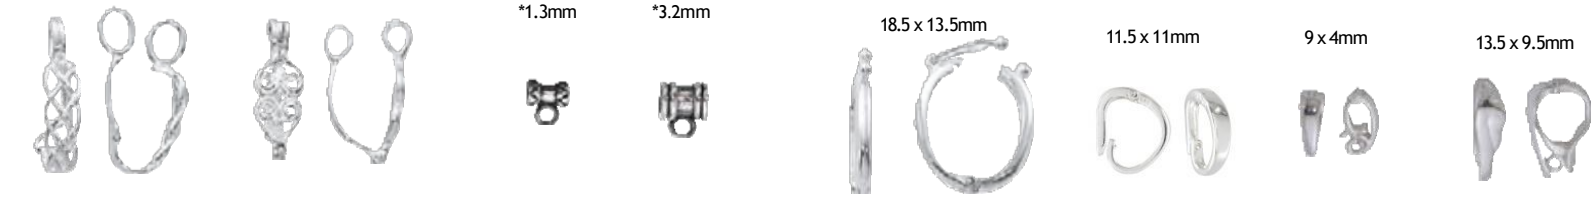

ENHANCERS

SS/580 SS/674 SS/650/A SS/652/A SS/657 SS/570 SS/658 SS/659