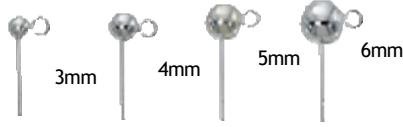

SS/213

SS/216

BALL POSTS

Ball Posts with Open Ring

SS/800/2 SS/800/3 SS/800/4 SS/800/5 SS/800/6

SS/801/3 SS/801/4 SS/801/5 SS/801/6

SS/520/4 SS/520/6 SS/520/8 SS/520/10

CUP POSTS WITH PEG

*accommodates this size
one-hole ball*7mm, 8mm

SS/530/6

BUTTERFLY CLUTCHES

Light

SS/501

Medium

SS/503

Large-Fancy