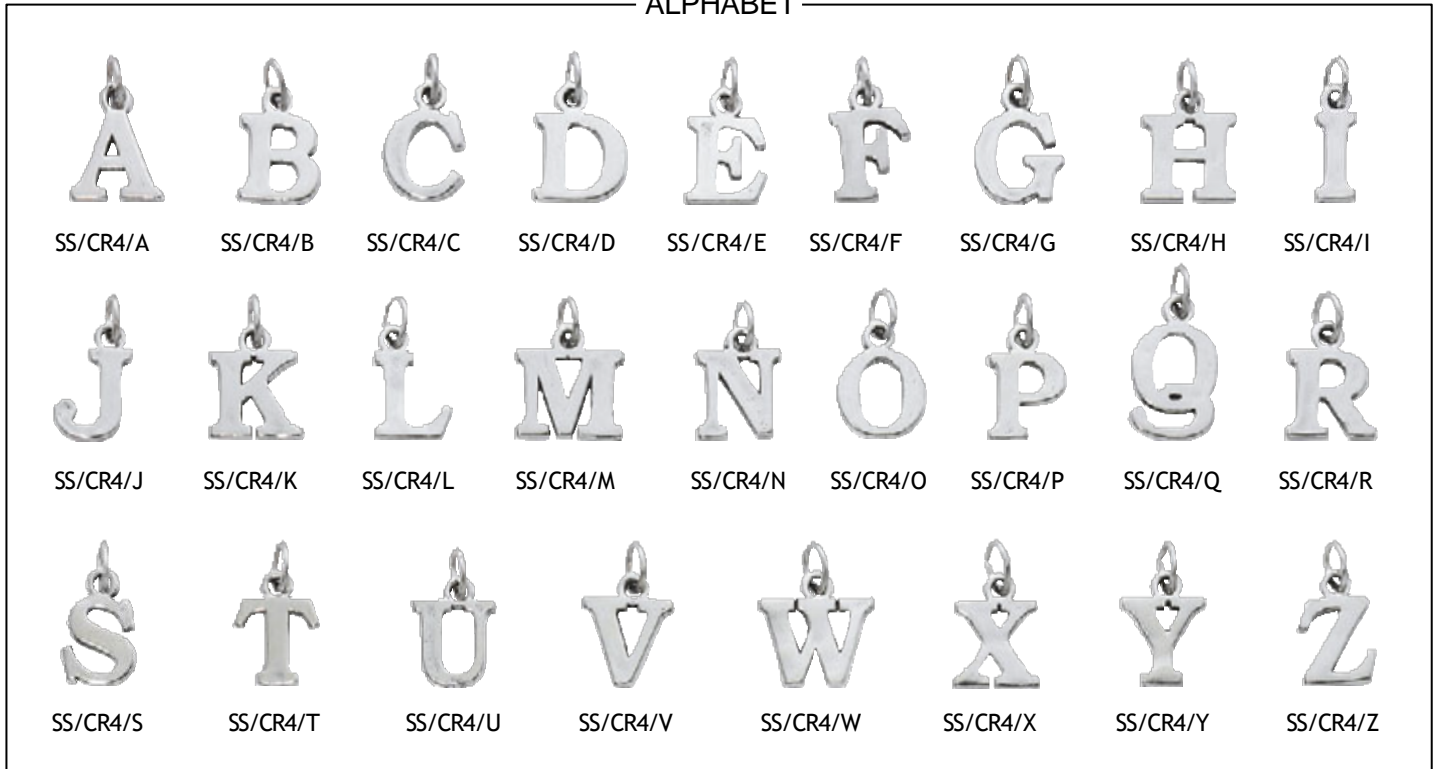

SS/LKTR/23

SS/LKTR/29

SS/LKTR/13

SS/LKTR/15

SS/LKTR/17

Sterling Silver .925

CHARMS with Open Ring ACCESSORIES

ALPHABET