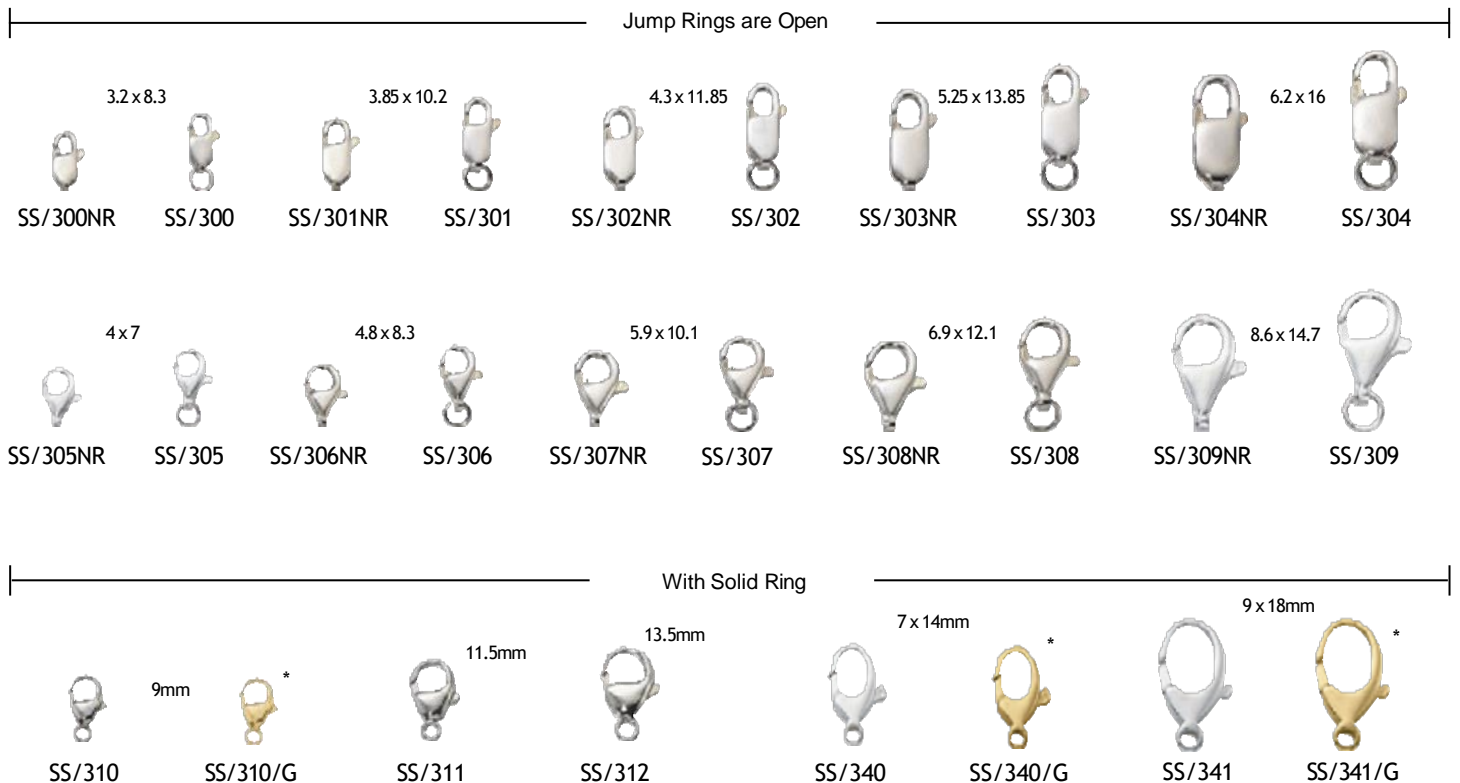

ROUND

ITEM #	OUTSIDE DIAMETER	WIRE GAUGE		ITEM #	OUTSIDE DIAMETER	WIRE GAUGE	
--------	------------------	------------	--	--------	------------------	------------	--

ITEM # represents open ring , add C to the end for closed example: SS/JR20/4C

Sterling Silver .925

SPRING RINGS

MAGNETIC CLASPS

LOBSTER CLAWS

Sterling Silver .925

Figure Eight

SS/342

9mm