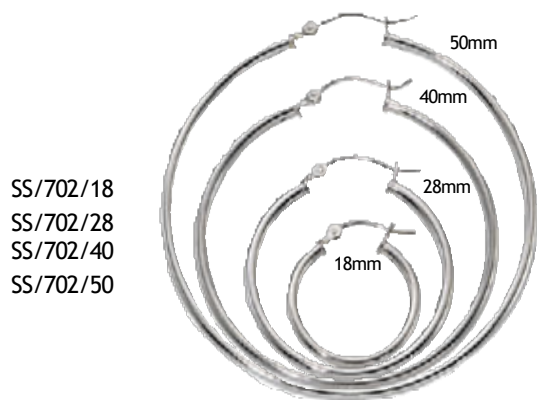

Sterling Silver .925

EXTENDER CHAIN

EAR THREADS

Sold by the Dozen with .7mm Box Chain

ENDLESS HOOPS

Measurement Indicates Outside Diameter

Sterling Silver .925

CLICK DOWN HOOPS

Measurement Indicates Outside Diameter

.080" / 2mm Tubing

.080" / 2mm Square Tubing

.120" / 3mm Tubing

TUBULAR HOOPS

SLEEPER HOOPS