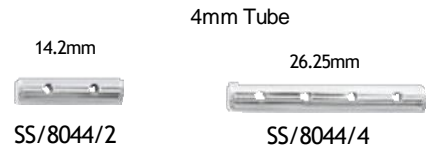

TUBE SPACERS