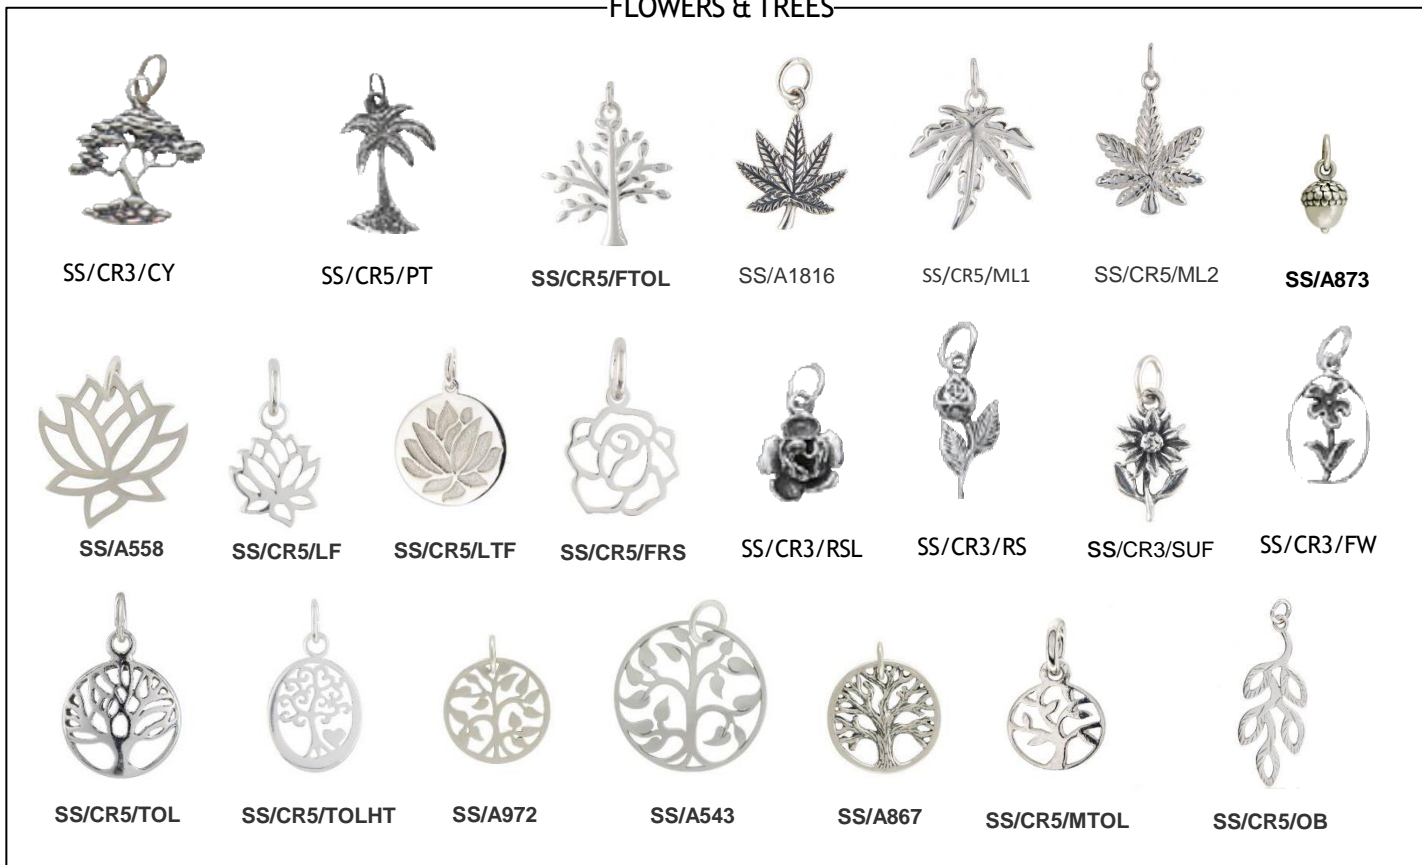

SS/CR3/WT

SS/A1418

Sterling Silver .925

CHARMS

with Open Ring

BIRDS & INSECTS

EXPRESSIONS & MESSAGE CHARMS

Sterling Silver .925

CHARMS

with Open Ring

FAMILY, FRIENDS, & MARRIAGE

FLOWERS & TREES

FOOD & DRINK

Sterling Silver .925

HEARTS & LOVE

SS/CR3/LPC