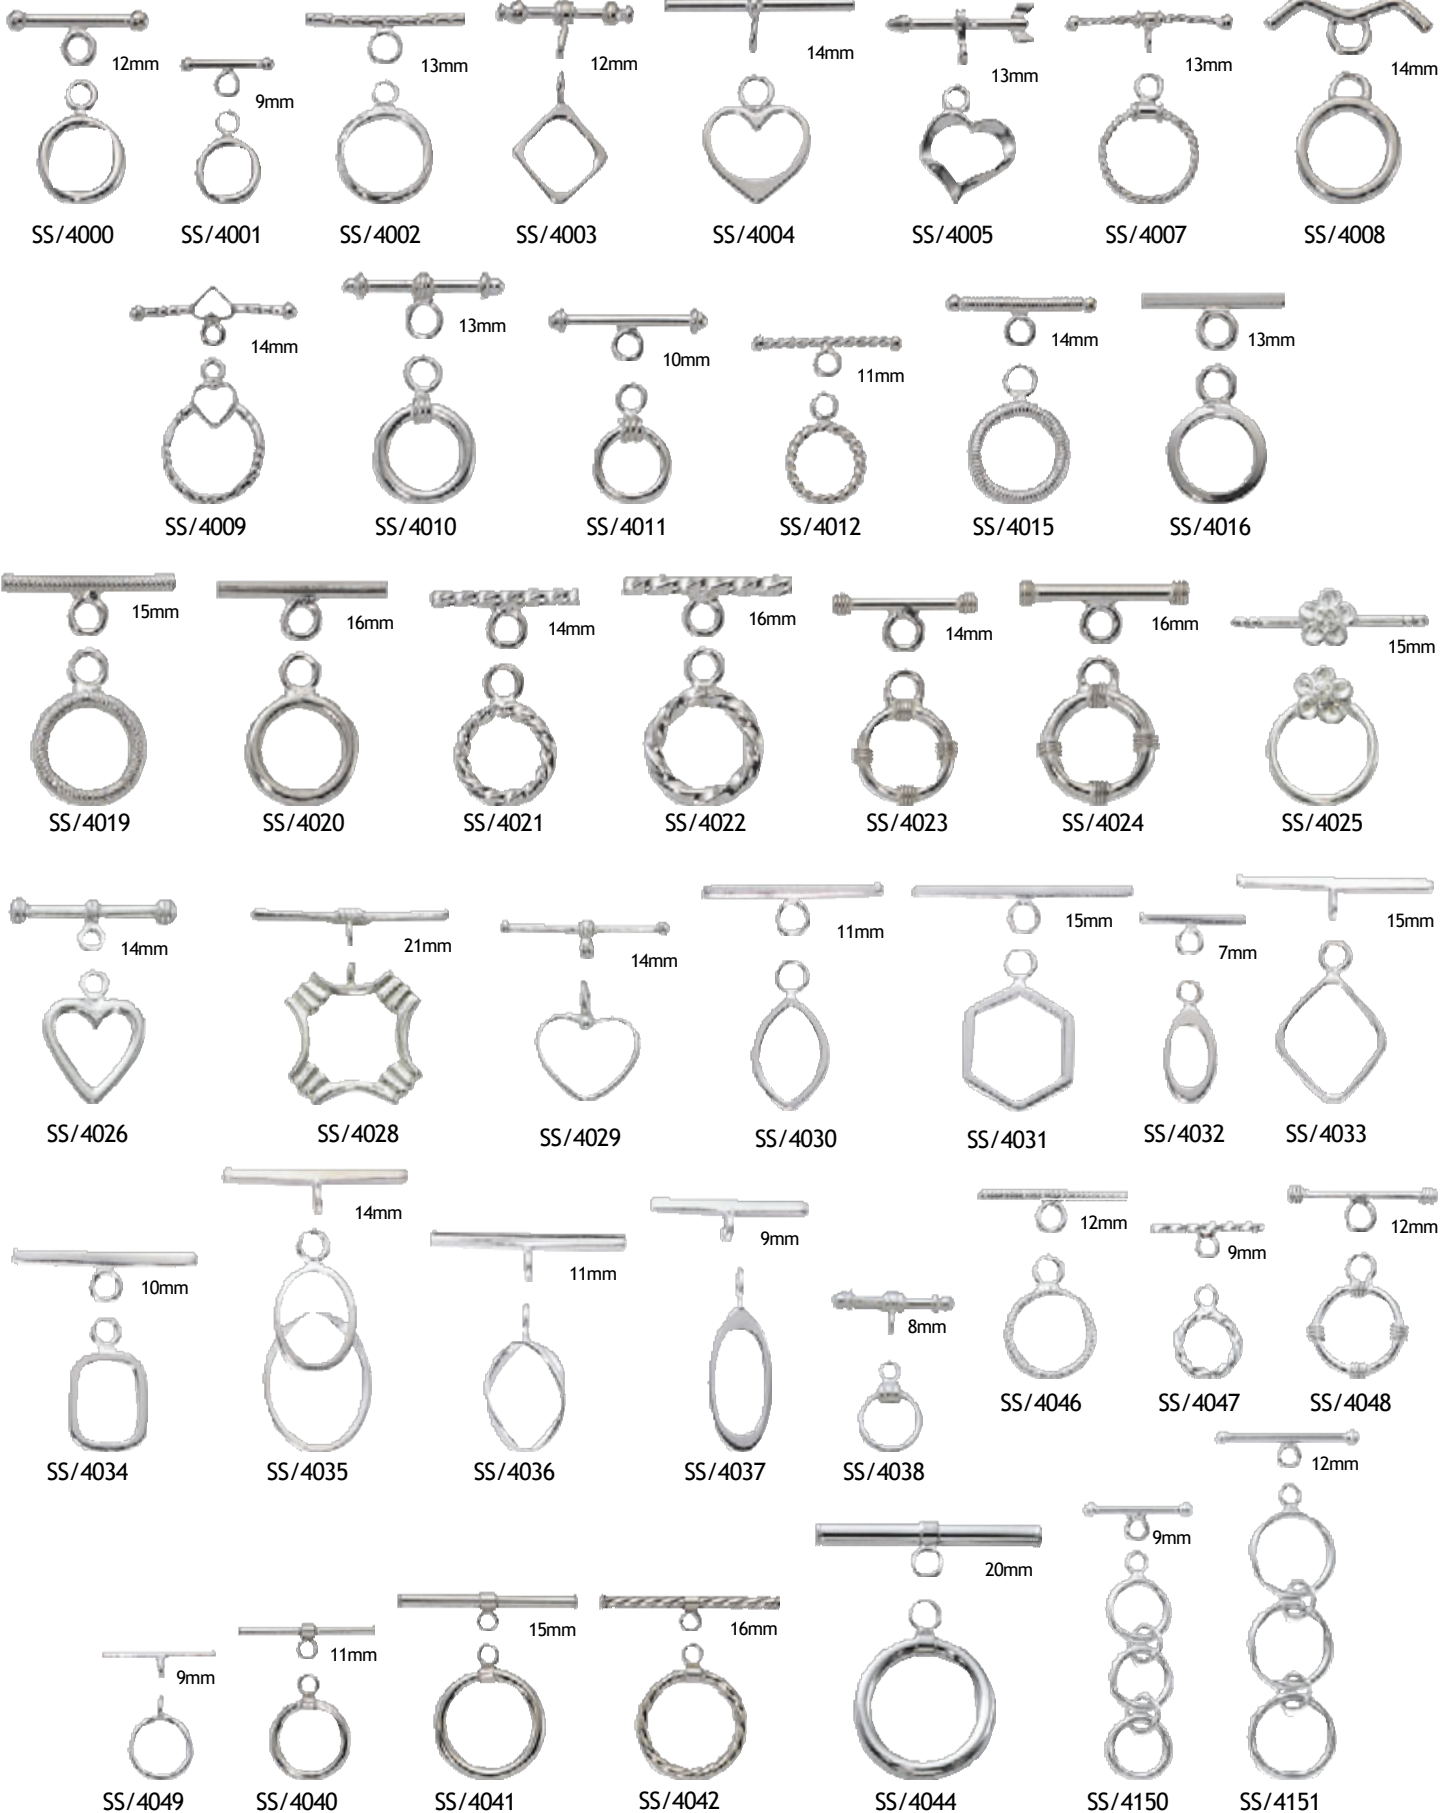

TUBE SPACERS

TUBE CLASPS

'S' HOOKS & EYES

Light Antique

HOOKS & ENDCAPS (Crimping)

Shiny Silver

RIBBON END FASTENER

END CORD FASTENERS

Sterling Silver .925

Measurement Indicates
Outside Diameter

TOGGLE CLASPS

Sterling Silver .925

* Indicates Hole Size

CRIMP BEADS

CRIMP COVERS

ROUND MIRROR BEADS

SMOOTH ROUND SEAMLESS BEADS - LIGHTWEIGHT

SMOOTH ROUND SEAMLESS BEADS - STANDARD WEIGHT

ROUND SPARKLE BEADS

ROUND CORRUGATED BEADS

SMOOTH OVAL BEADS

OVAL CORRUGATED BEADS

CORRUGATED SAUCER BEADS

SMOOTH SAUCER BEADS