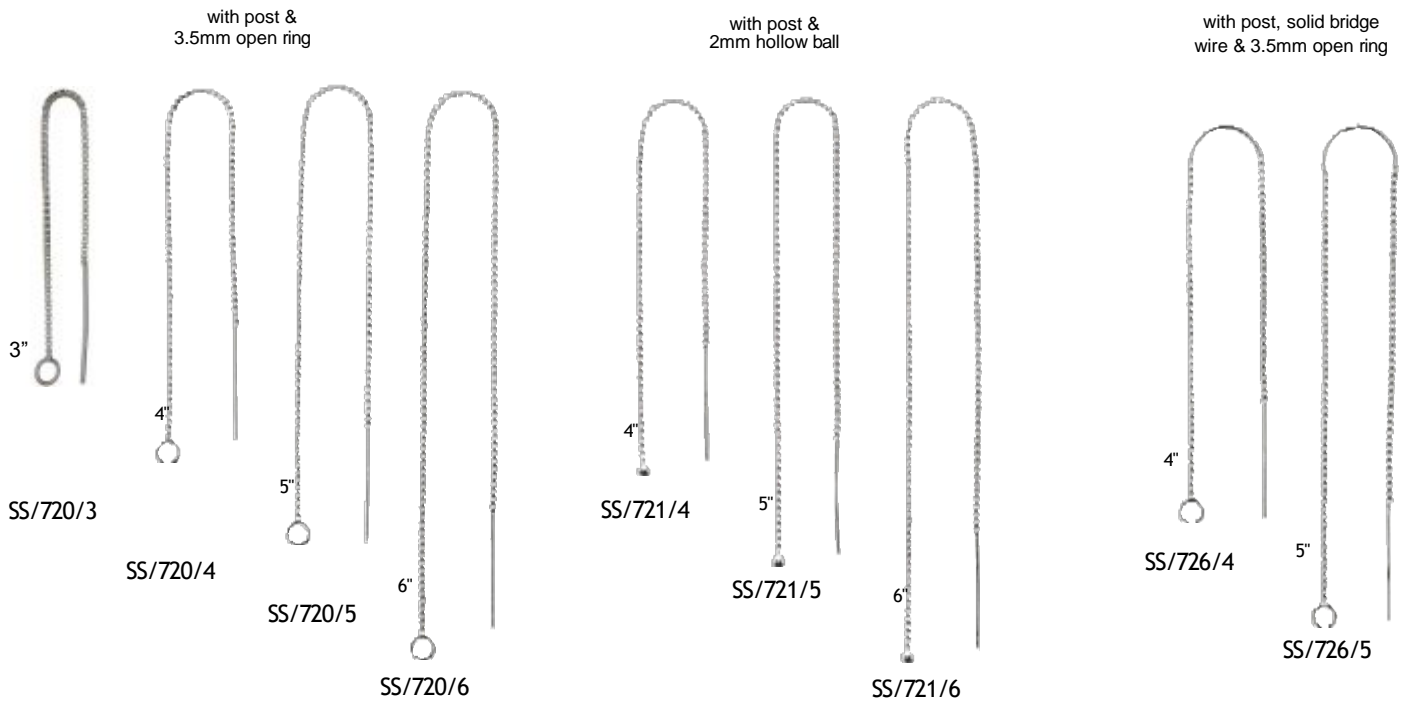

Sterling Silver .925

EXTENDER CHAIN

EAR THREADS

Sold by the Dozen with .7mm Box Chain

ENDLESS HOOPS

Measurement Indicates Outside Diameter

Sterling Silver .925

CLICK DOWN HOOPS

Measurement Indicates Outside Diameter

.080" / 2mm Tubing

.080" / 2mm Square Tubing

.120" / 3mm Tubing

TUBULAR HOOPS

SLEEPER HOOPS