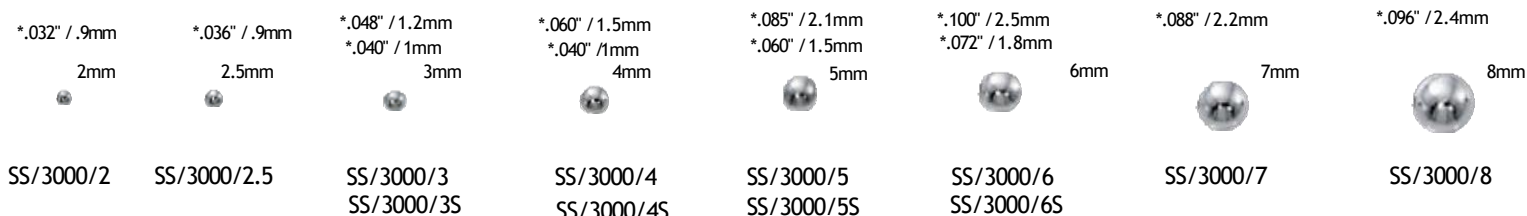

SMOOTH ROUND SEAMLESS BEADS - STANDARD WEIGHT