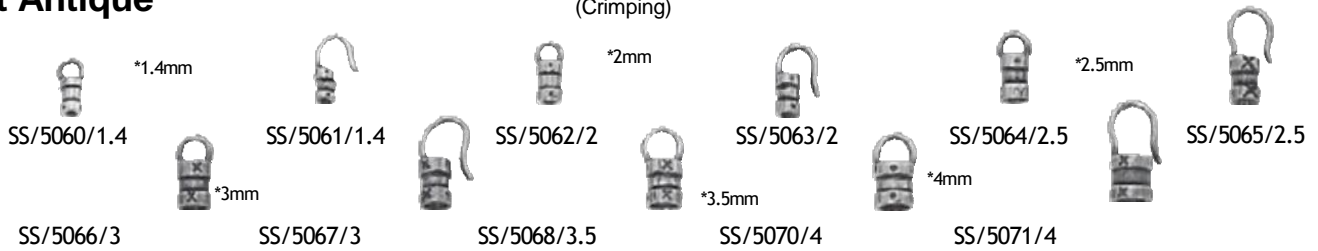

TUBE SPACERS

TUBE CLASPS

'S' HOOKS & EYES

Light Antique

HOOKS & ENDCAPS (Crimping)

Shiny Silver

RIBBON END FASTENER

END CORD FASTENERS