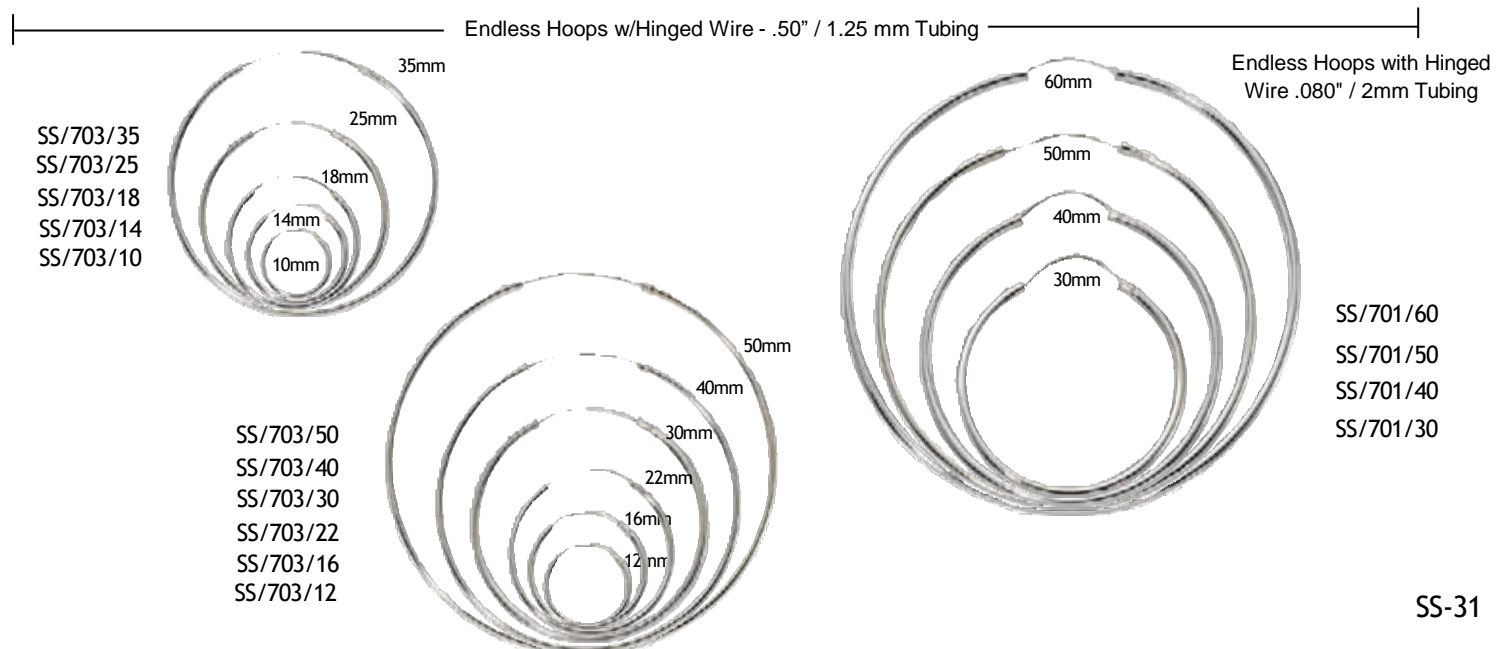

ENDLESS HOOPS

Measurement Indicates Outside Diameter