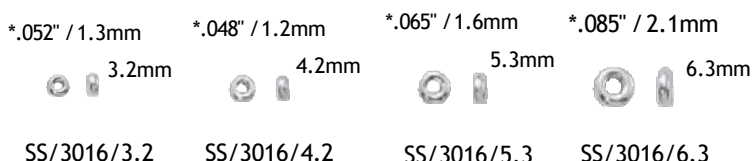

SMOOTH RONDELLE BEADS