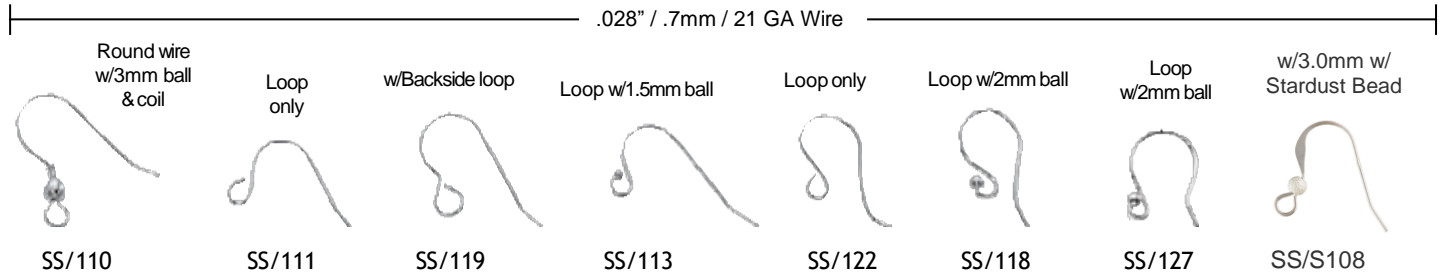

EAR WIRES

Sparkle.
.028" / .7mm / 21GA

SS/S117

.038" / 1mm / 18GA

SS/116

SS/T2197

.028" / .7mm / 21GA
25x18mm Backside Loop

SS/EW1

ROUND

ITEM #	OUTSIDE DIAMETER	WIRE GAUGE		ITEM #	OUTSIDE DIAMETER	WIRE GAUGE	
--------	------------------	------------	--	--------	------------------	------------	--

ITEM # represents open ring , add C to the end for closed example: SS/JR20/4C