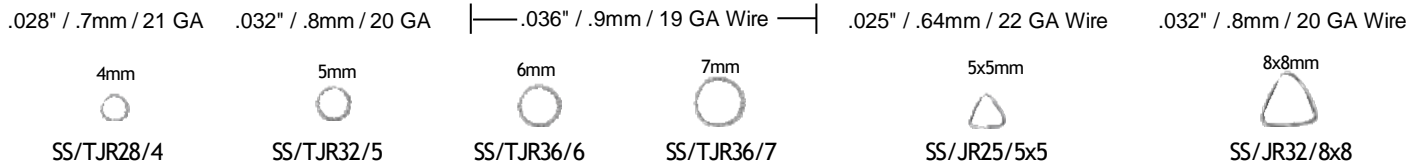

Twisted Round - Open