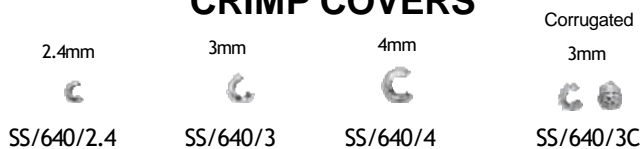

Sterling Silver .925

Measurement Indicates
Outside Diameter

TOGGLE CLASPS

Sterling Silver .925

* Indicates Hole Size

CRIMP BEADS

CRIMP COVERS

ROUND MIRROR BEADS