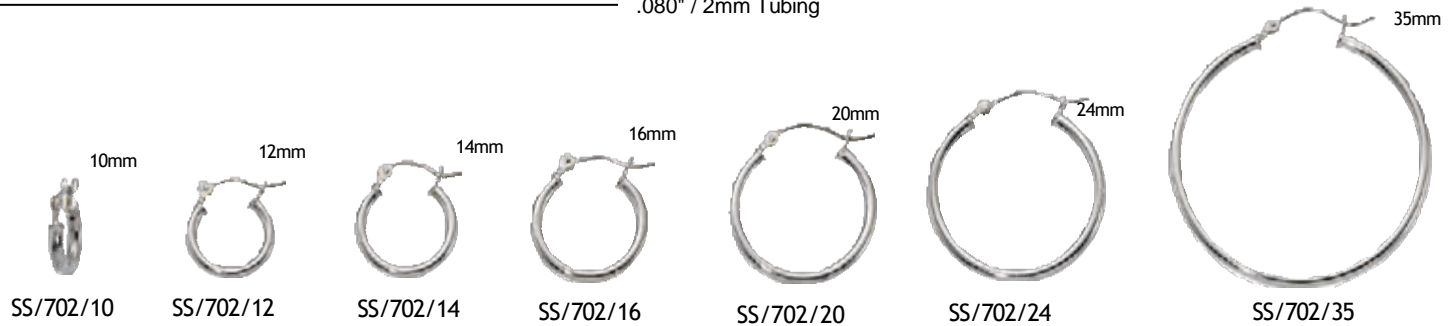

Sterling Silver .925

CLICK DOWN HOOPS

Measurement Indicates Outside Diameter

.080" / 2mm Tubing