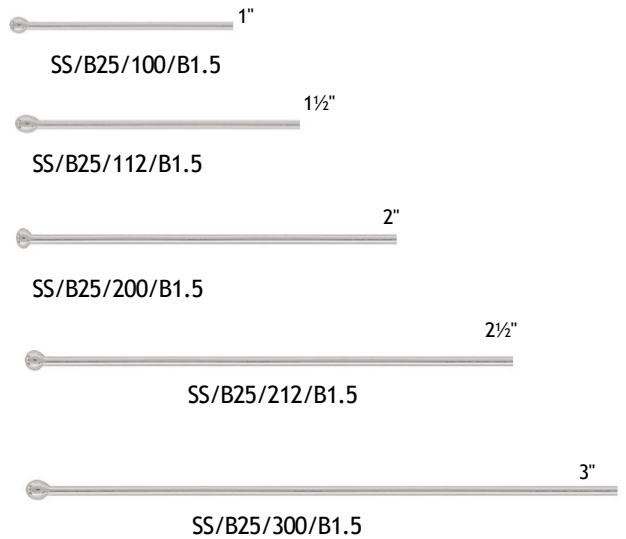

(.020" / .5mm)
(24 Gauge)
Head Diameter 1.2-1.25mm

(.028" / .7mm)
(21 Gauge)
Head Diameter 1.7-1.8mm

BALL PINS

MADE IN USA

(.019" / .5mm / 24 Gauge) **2mm Ball**

(.019" / .5mm / 24 Gauge) **1.5mm Ball**

(26 Gauge) **1.5mm Ball**

Sterling Silver .925

BALL PINS

IMPORTED

(.025" / .65mm / 22 Gauge)

(.019" / .5mm / 24 Gauge) 1.5mm Ball

.025" / .65mm / 22 Gauge) 1.5mm Ball

DIAMOND SHAPE BALL PINS

(.020" / .5mm / 24 Gauge)