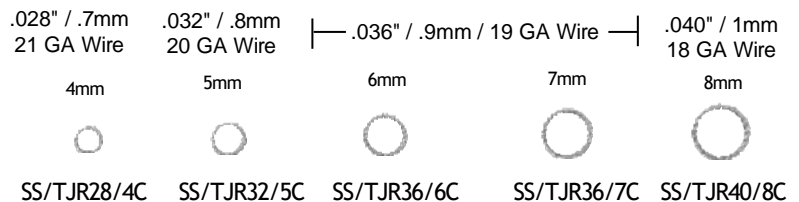

JUMP RINGS

Measurement Indicates Outside Diameter

Oval - Open

Twisted Round - Open

Triangle - Open

Oval - Soldered Closed

Twisted Round - Soldered Closed

STERLING SILVER JUMP RINGS