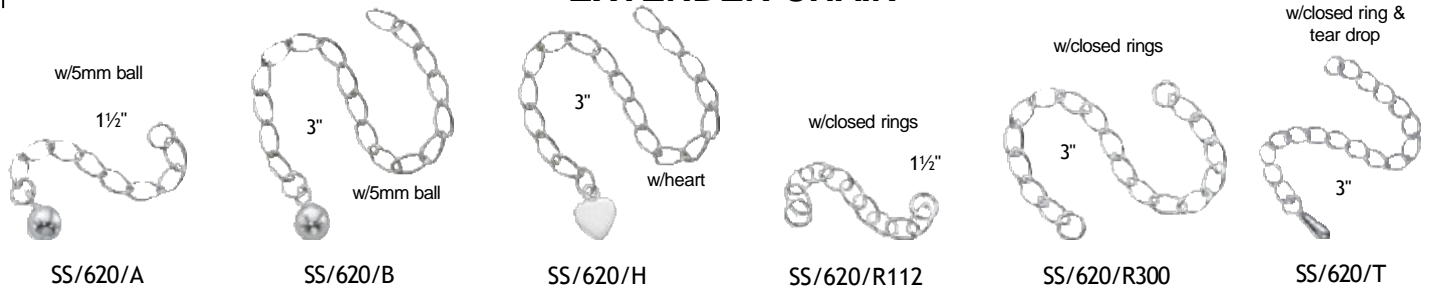

Sterling Silver .925

EXTENDER CHAIN