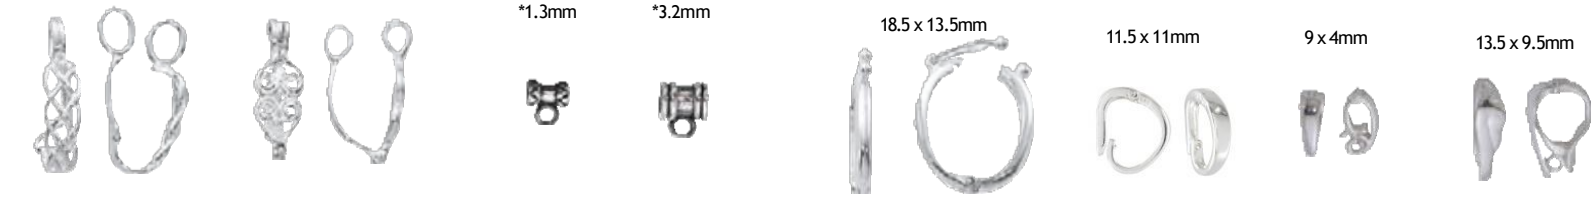

Hinged

Cord

*Indicates Hole Size

*1.3mm

*3.2mm

ENHANCERS

SS/580 SS/674 SS/650/A SS/652/A SS/657 SS/570 SS/658 SS/659

Sterling Silver .925

EYE PINS

(.020" / .5mm)
(24 Gauge)
Eye OD 2mm

(.025" / .65mm)
(22 Gauge)
Eye OD 2.6mm

(.028" / .7mm)
(21 Gauge)
Eye OD 2.8mm

HEAD PINS

(.016" / .4mm)
(26 Gauge)
Head Diameter 1mm

(.025" / .65mm)
(22 Gauge)
Head Diameter 1.5-1.6mm