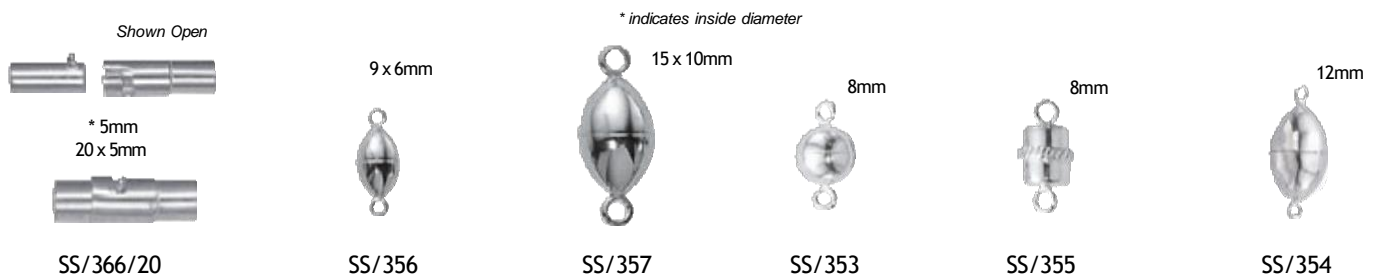

MAGNETIC CLASPS