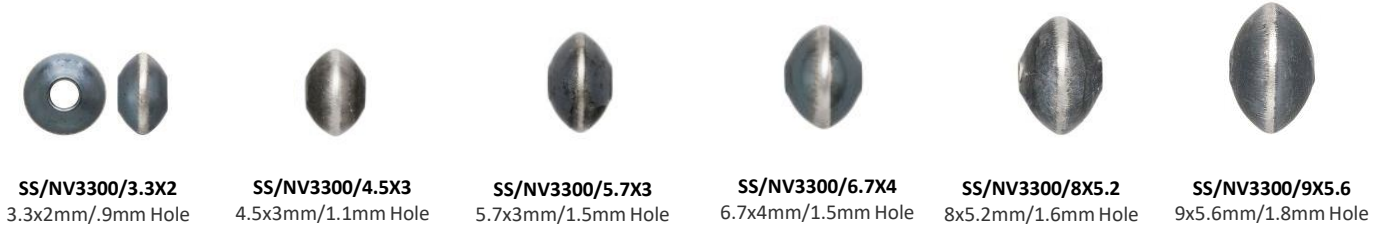

STERLING SILVER NAVAJO PEARL BEADS

Round

Saucer

Corrugated Saucer

Corrugated Round

Oval