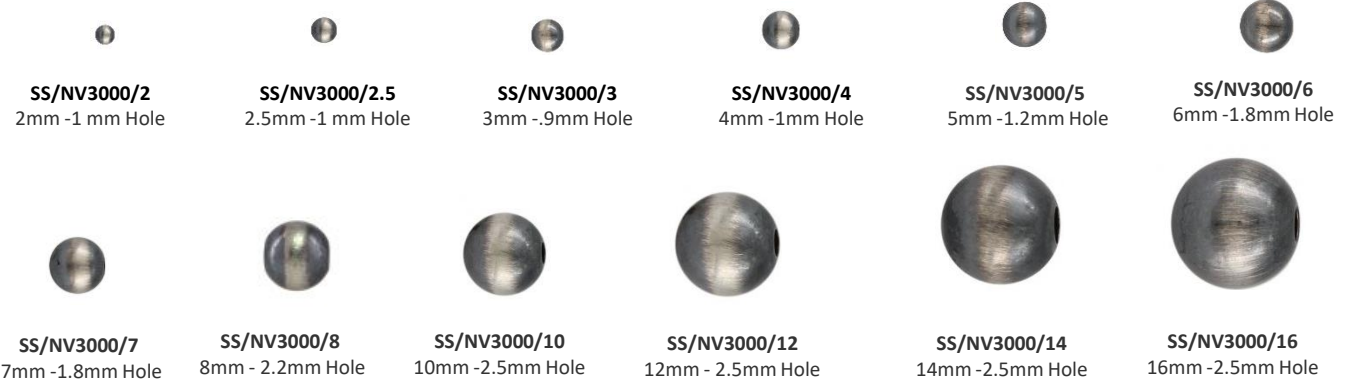

STERLING SILVER NAVAJO PEARL BEADS

Round