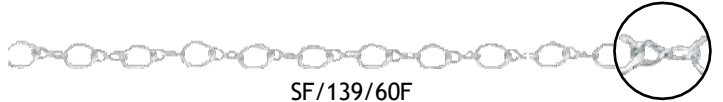

Silver Filled

JUMP RINGS

Measurement Indicates Outside Diameter

ROUND – OPEN

ROUND – SOLDERED CLOSED

Silver Filled Sold in 100 Piece (C) Lots

Silver Filled

CHAIN

Sold by the Foot

- ROUND CABLE -

- FINE FLAT CABLE -

- LONG CURB (Extender) -

- PAPERCLIP CHAIN -

- ROLO -

- OVAL ROLO -

- FIGURE 8 -

- OVAL CABLE CHAIN -

- FANCY CABLE CHAIN -

- KRINKLE CHAIN -

FINISHED NECK CHAINS

All chains with spring ring & quality tag

Available in 16" and 18"

Please specify desired length when ordering.

Sold by the Dozen