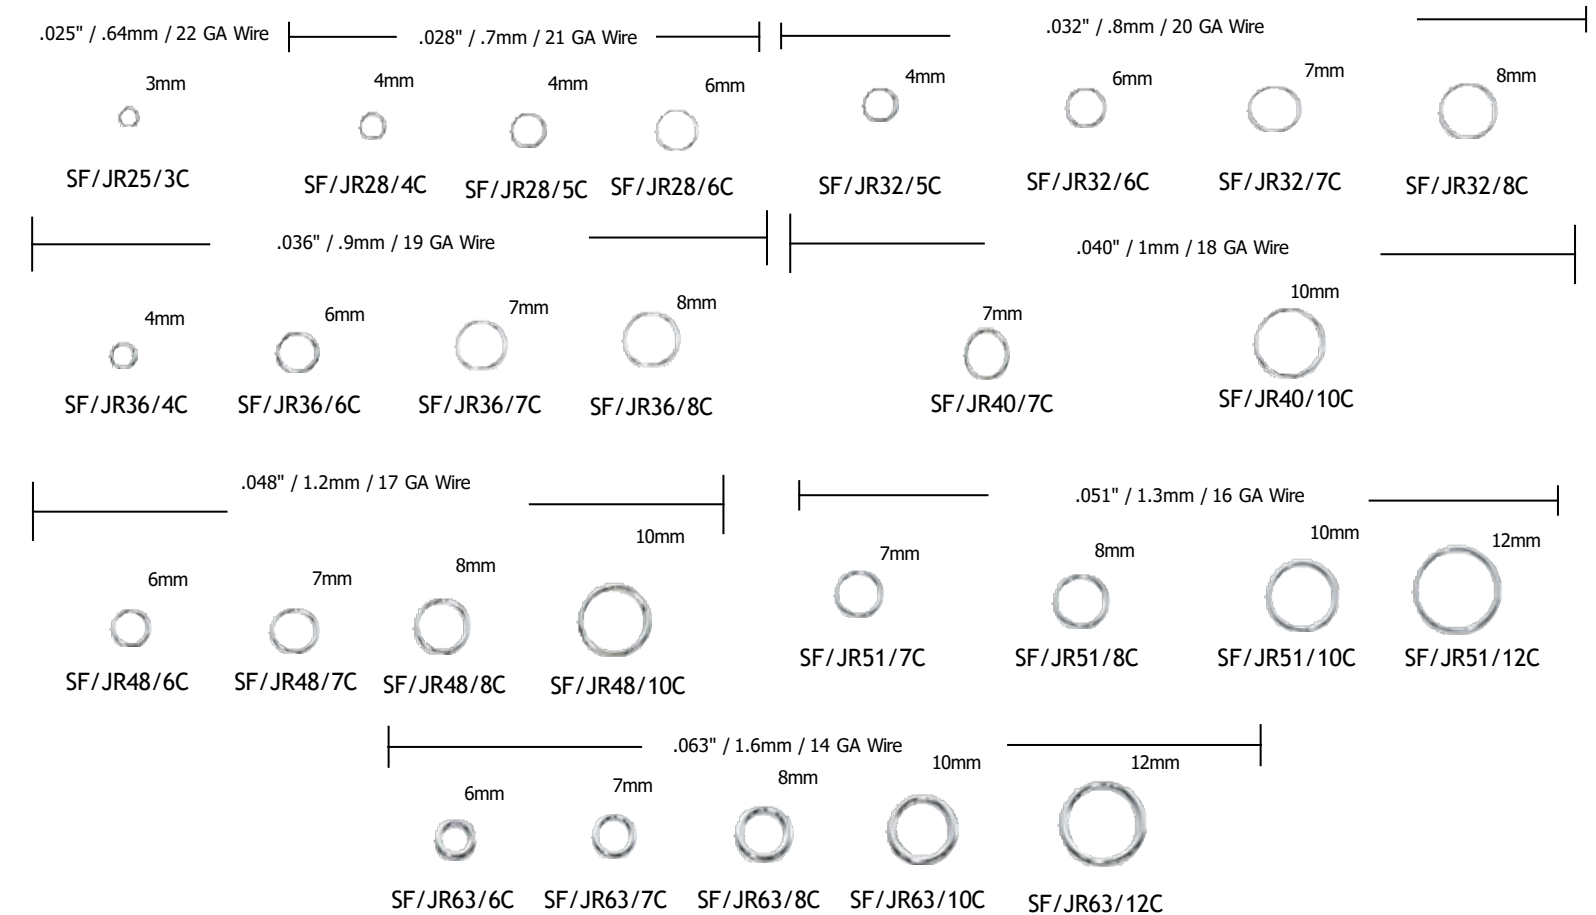

Silver Filled

JUMP RINGS

Measurement Indicates Outside Diameter

ROUND – OPEN

ROUND – SOLDERED CLOSED

Silver Filled Sold in 100 Piece (C) Lots

Silver Filled

CHAIN

Sold by the Foot

- ROUND CABLE -

- FINE FLAT CABLE -

- LONG CURB (Extender) -

- PAPERCLIP CHAIN -

- ROLO -

- OVAL ROLO -

- FIGURE 8 -