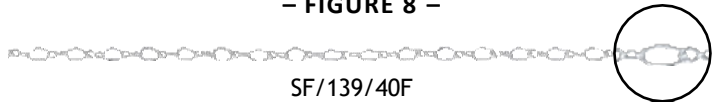

Silver Filled

JUMP RINGS

Measurement Indicates Outside Diameter

ROUND – OPEN

ROUND – SOLDERED CLOSED

Silver Filled Sold in 100 Piece (C) Lots

Silver Filled

CHAIN

Sold by the Foot

- ROUND CABLE -

- FINE FLAT CABLE -

- LONG CURB (Extender) -

- PAPERCLIP CHAIN -

- ROLO -

- OVAL ROLO -

- FIGURE 8 -

- OVAL CABLE CHAIN -

- FANCY CABLE CHAIN -

- KRINKLE CHAIN -

FINISHED NECK CHAINS

All chains with spring ring & quality tag

Available in 16" and 18"

Please specify desired length when ordering.

Sold by the Dozen