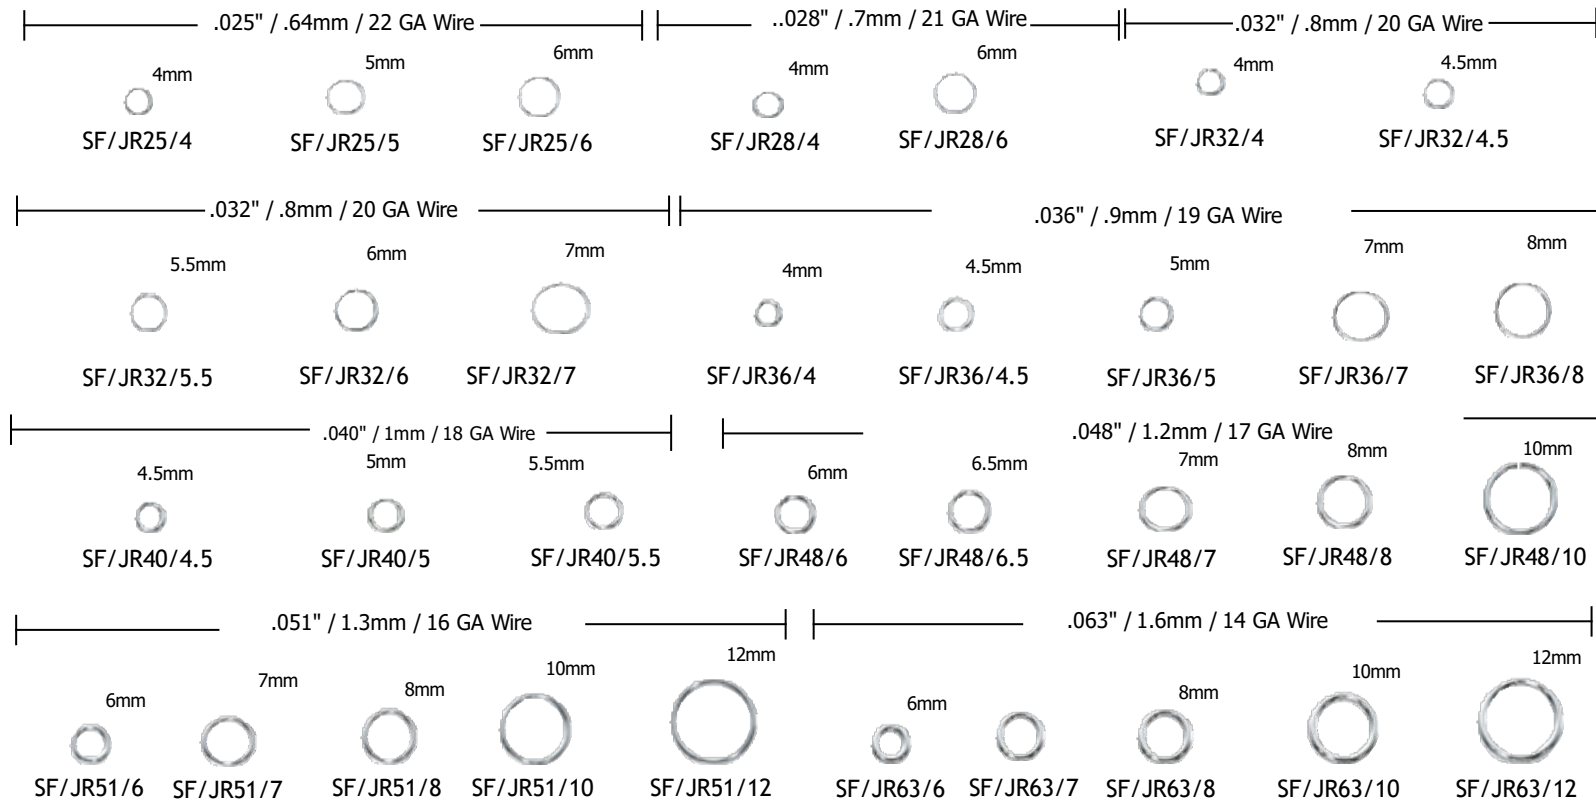

Silver Filled

JUMP RINGS

Measurement Indicates Outside Diameter

ROUND – OPEN