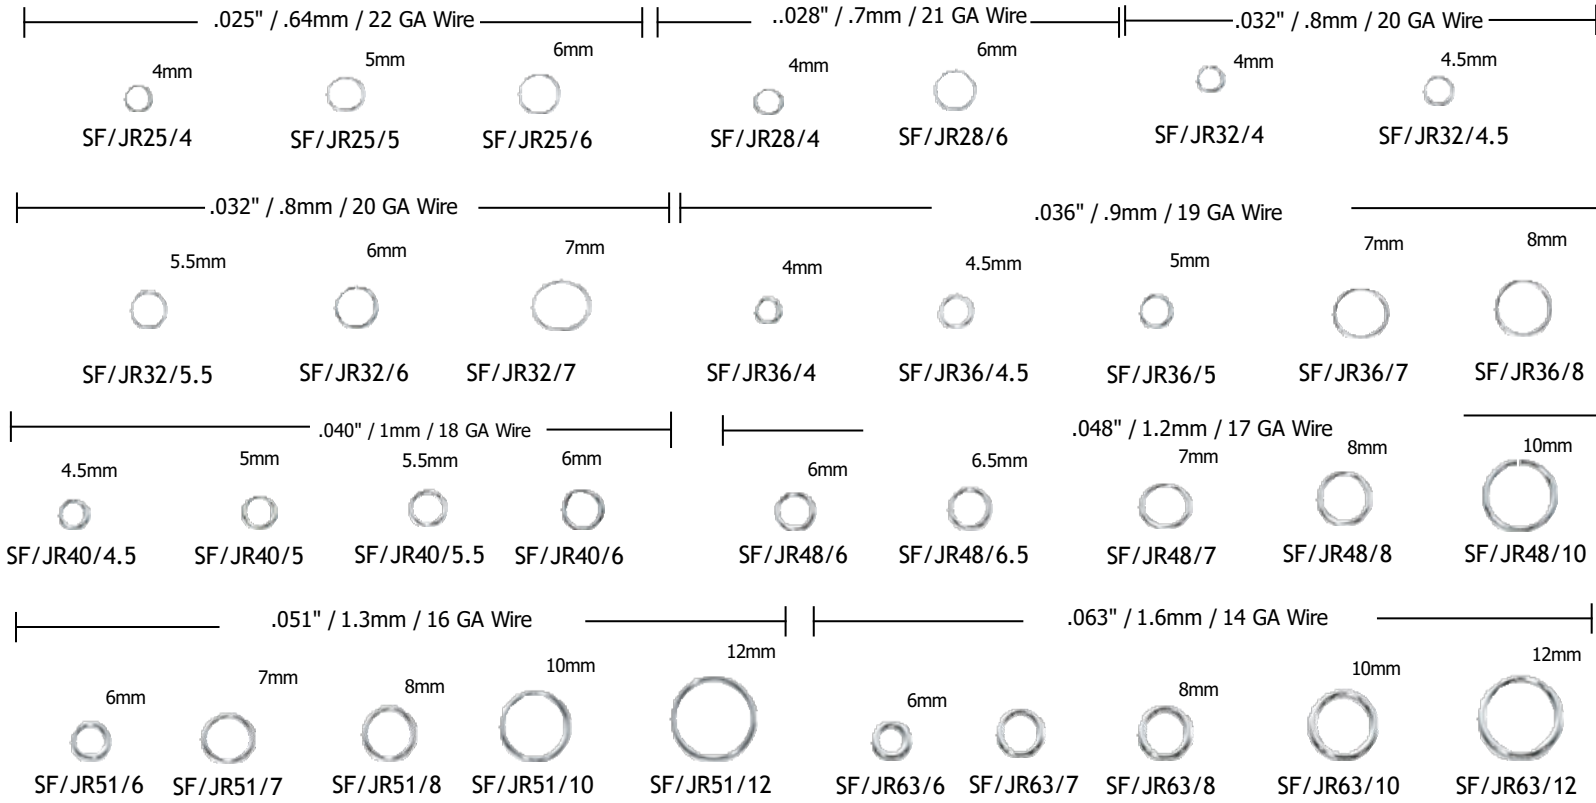

Silver Filled

JUMP RINGS

Measurement Indicates Outside Diameter

ROUND – OPEN