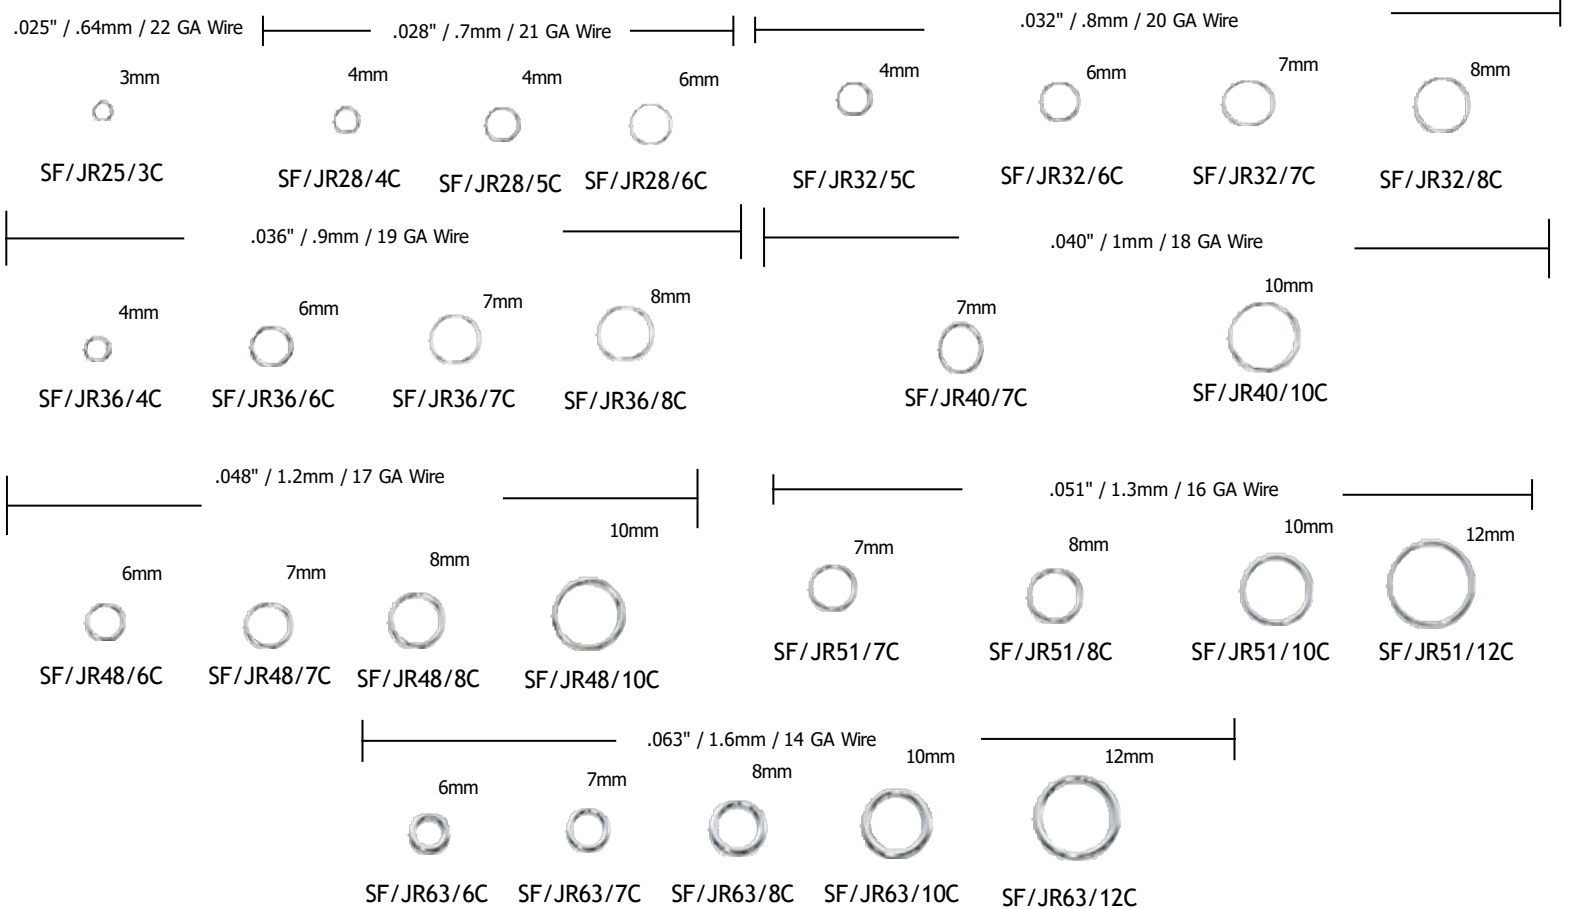

ROUND – SOLDERED CLOSED

Silver Filled Sold in 100 Piece (C) Lots