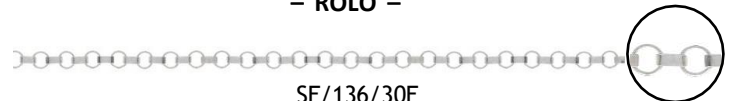

– ROLO –

SF/136/30F