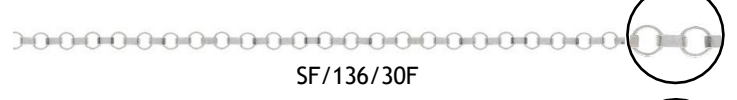

– ROLO –

SF/136/30F