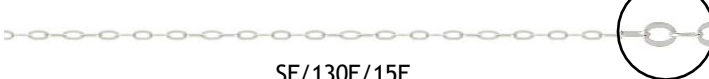

.036" / .9mm
19 GA Wire
4x6mm

SF/JR36/4x6

OVAL – SOLDERED CLOSED

.028" / .7mm
21 GA Wire
4x5mm

SF/JR28/4x5C

.032" / .8mm
20 GA Wire
4x6mm

SF/JR32/4x6C

CHAIN

Sold by the Foot

– ROUND CABLE –

SF/130/30F

SF/130/40F

SF/130/50F

– FINE FLAT CABLE –

SF/130F/15F

SF/130F/25F

– LONG CURB (Extender) –

SF/131/50F

SF/131/60F

– PAPERCLIP CHAIN –

SF/134/50F

SF/134/60F

SF/134/80F

SF/134/100F