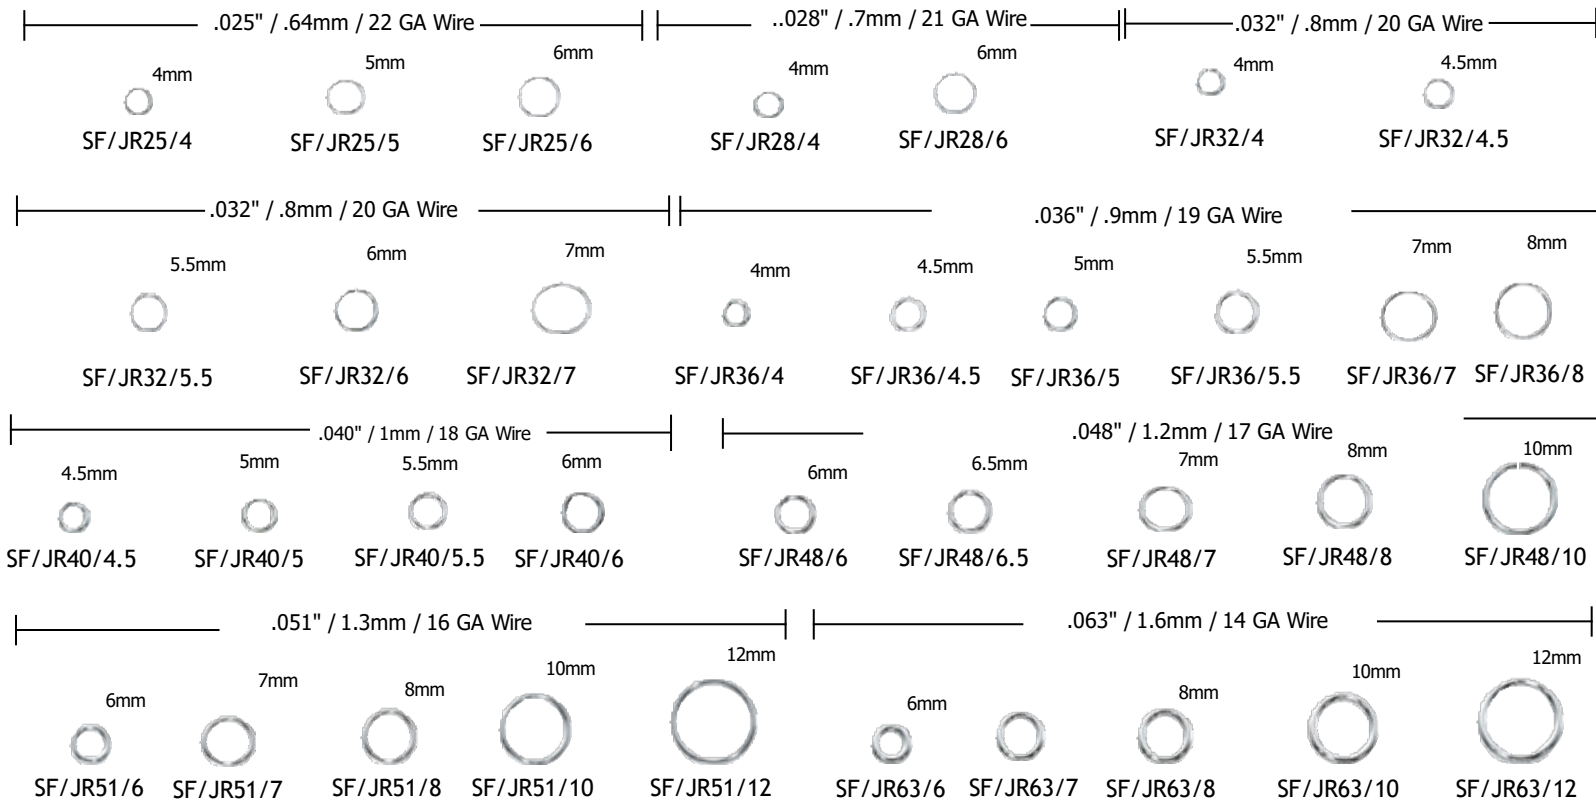

Silver Filled

JUMP RINGS

Measurement Indicates Outside Diameter

ROUND – OPEN