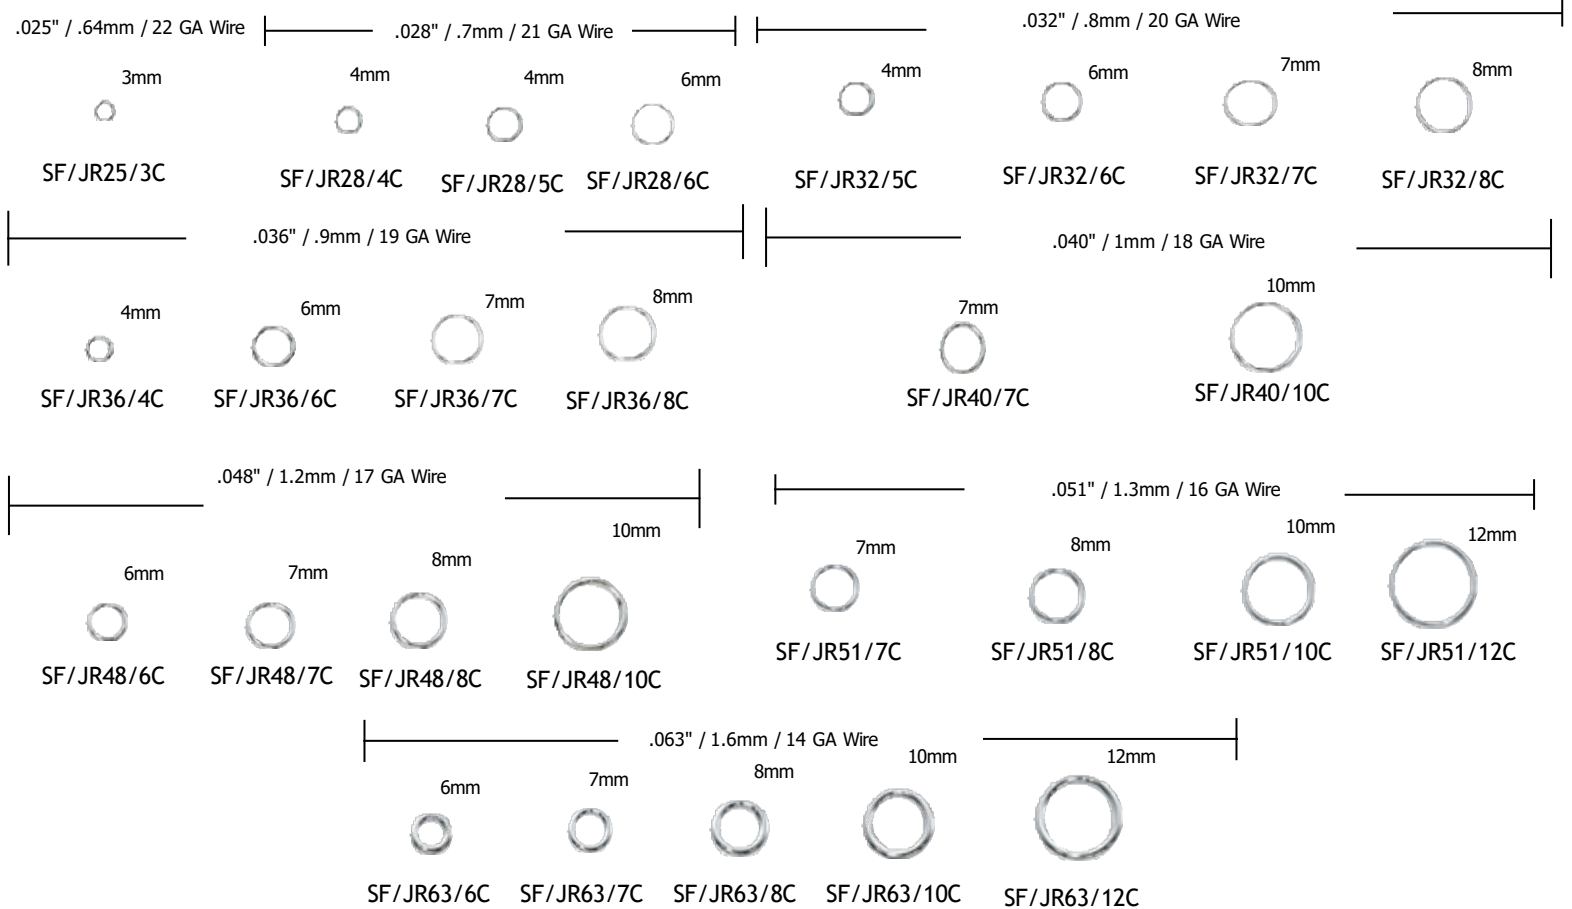

ROUND – SOLDERED CLOSED

Silver Filled Sold in 100 Piece (C) Lots