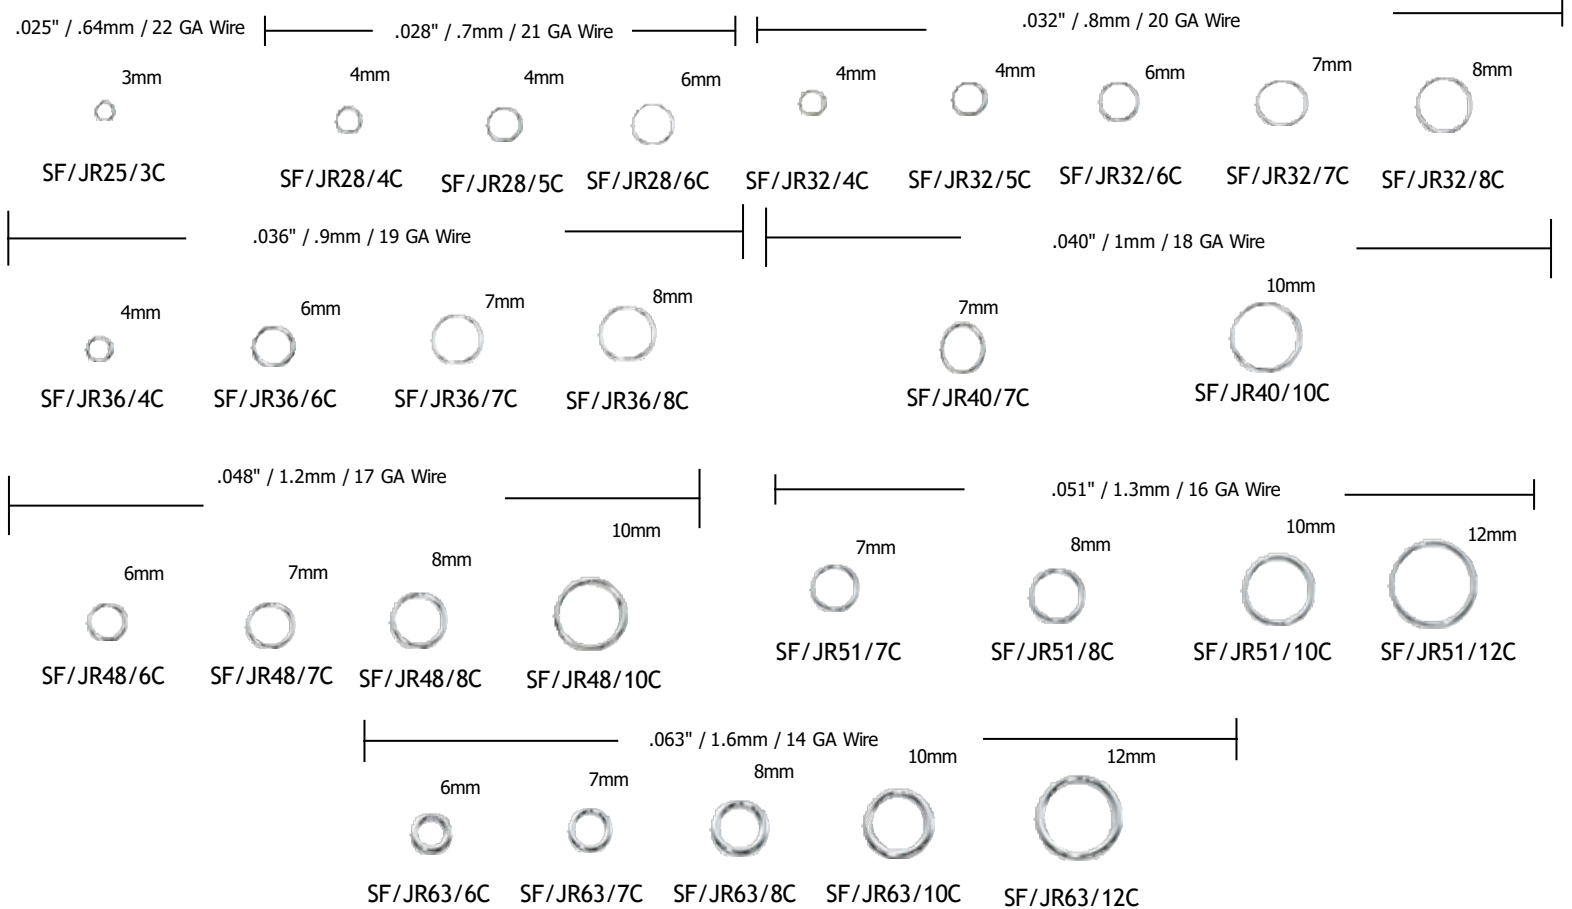

BEAD TIPS

*indicates Hole Size

*.9mm / .036"

SF/2000

*1.0mm / .040"

SF/2002

WIRE GUARDS

Accommodates SoftFlex Wires

.019" - .024"

SF/2012

Silver Filled

JUMP RINGS

Measurement Indicates Outside Diameter

ROUND – OPEN

ROUND – SOLDERED CLOSED

Silver Filled Sold in 100 Piece (C) Lots