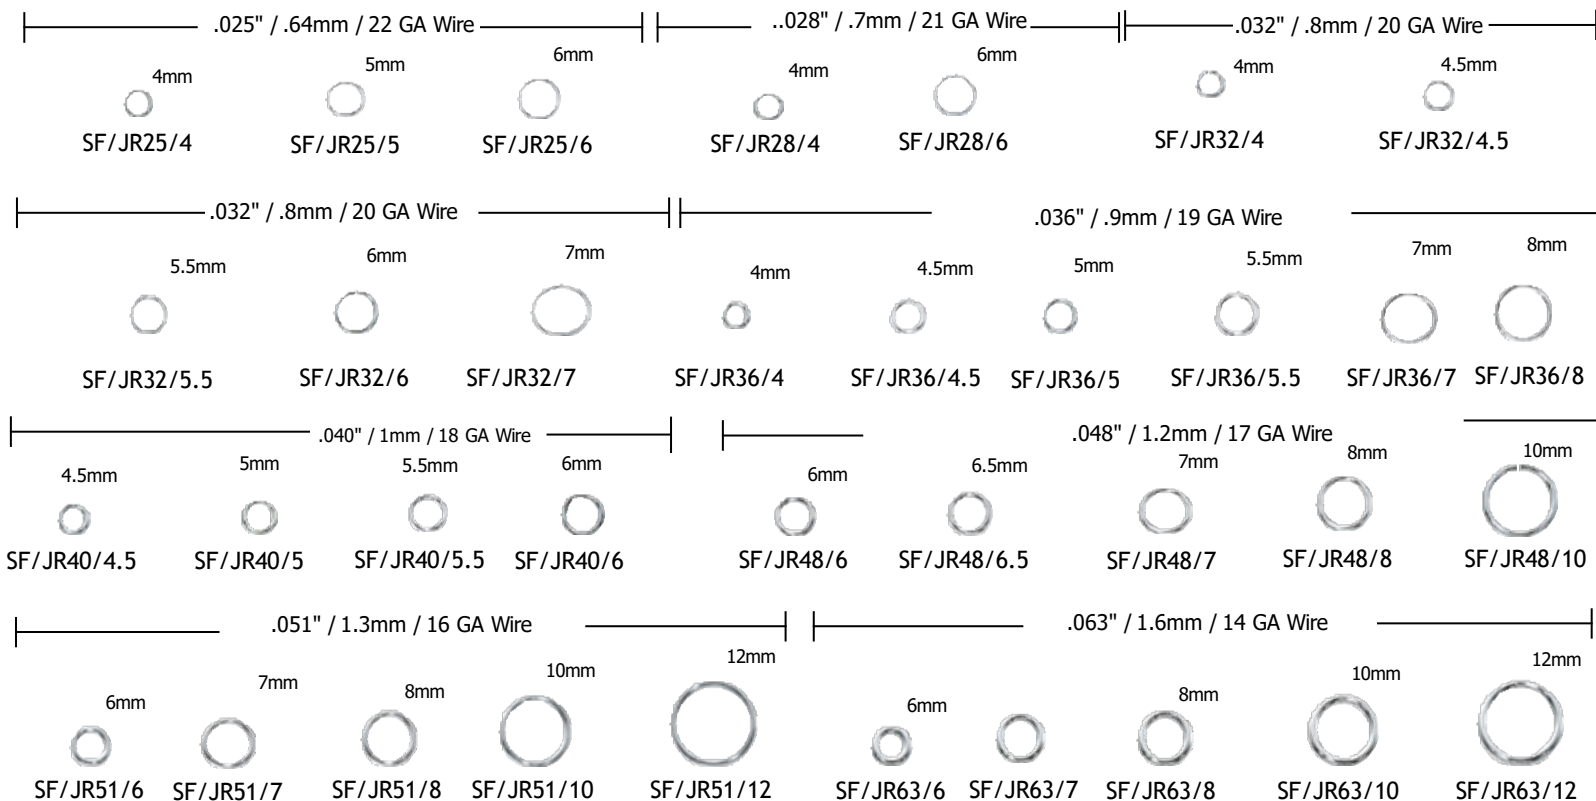

BEAD TIPS

*indicates Hole Size

*.9mm / .036"

SF/2000

*1.0mm / .040"

SF/2002

WIRE GUARDS

Accommodates SoftFlex Wires

.019" - .024"

SF/2012

Silver Filled

JUMP RINGS

Measurement Indicates Outside Diameter

ROUND – OPEN

ROUND – SOLDERED CLOSED

Silver Filled Sold in 100 Piece (C) Lots