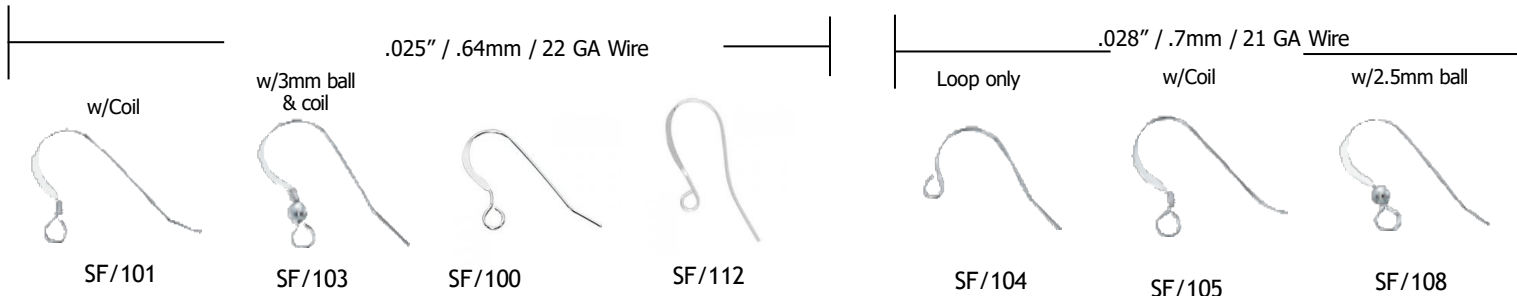

FANCY EAR WIRES

.032" / .8mm / 20 GA Wire

SF/002

BUTTERFLY CLUTCH

Light

SF/501

SPLIT RINGS

6mm

SF/1002

TUBE CLASPS

SS/7000/2

SS/7000/3

LOBSTER CLASPS

with Open Ring

with Solid Ring

6.9 x 12.1

Measurement Indicates Outside Diameter

SF/4000

SF/4004

SF/4151

SMOOTH ROUND SEAMLESS BEADS - LIGHTWEIGHT

Sold in 100 Piece (C) Lots - *Indicates Hole Size

*.032" / .8mm

SF/3034/2