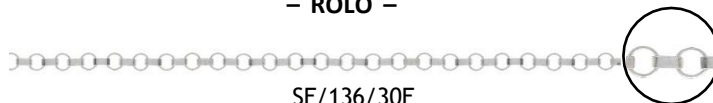

SF/130/50F

– FINE FLAT CABLE –

SF/130F/25F

– LONG CURB (Extender) –

SF/131/50F

SF/131/60F

– PAPERCLIP CHAIN –

SF/134/50F

SF/134/60F

SF/134/80F

SF/134/100F

– ROLO –

SF/136/30F

SF/136/50F

SF/136/90F

– OVAL ROLO –

SF/137/50F

– LONG & SHORT –

SF/132/60F

– FIGURE 8 –

SF/139/40F

SF/139/50F

SF/139/60F

– OVAL CABLE CHAIN –