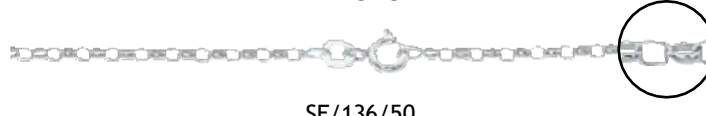

SF/188/50F

SF/188/60F

– FANCY CABLE CHAIN –

SF/180/F

– KRINKLE CHAIN –

SF/140/25F

Silver Filled Chain Sold by the Foot

Silver Filled

FINISHED NECK CHAINS

All chains with spring ring & quality tag
Available in 16" and 18"
Please specify desired length when ordering.
Sold by the Dozen

-ROUND CABLE-

-PAPERCLIP-

-ROLO-

-OVAL CABLE-

EXTENDER CHAIN

Sold by the Piece

SF/620/B

SF/620/H

SF/620/T

CHARMS

w/Open Ring – Sold by the Piece

SF/CR5/HT1

SF/CR5/HT2