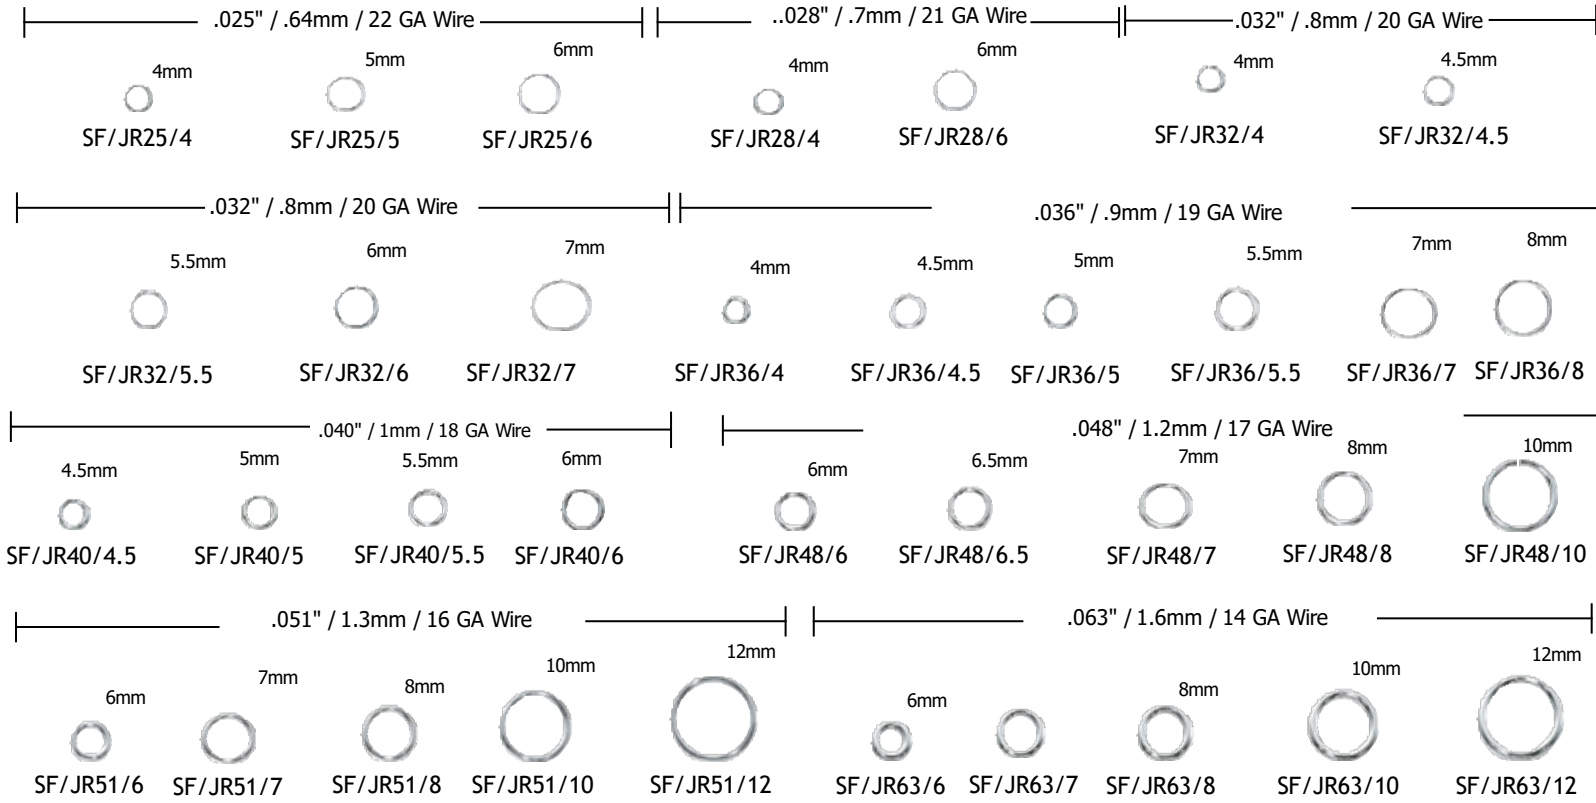

Silver Filled

JUMP RINGS

Measurement Indicates Outside Diameter

ROUND – OPEN