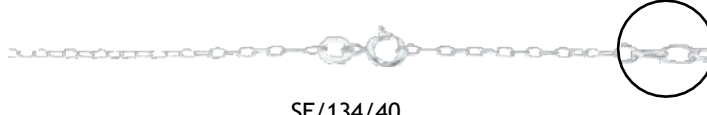

-PAPERCLIP-