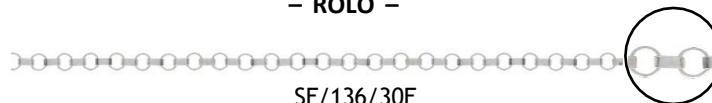

Sold by the Foot

– ROUND CABLE –

SF/130/30F

SF/130/40F

SF/130/50F

– FINE FLAT CABLE –

SF/130F/25F

– LONG CURB (Extender) –

SF/131/50F

SF/131/60F

– PAPERCLIP CHAIN –

SF/134/50F

SF/134/60F

SF/134/80F

SF/134/100F

– ROLO –