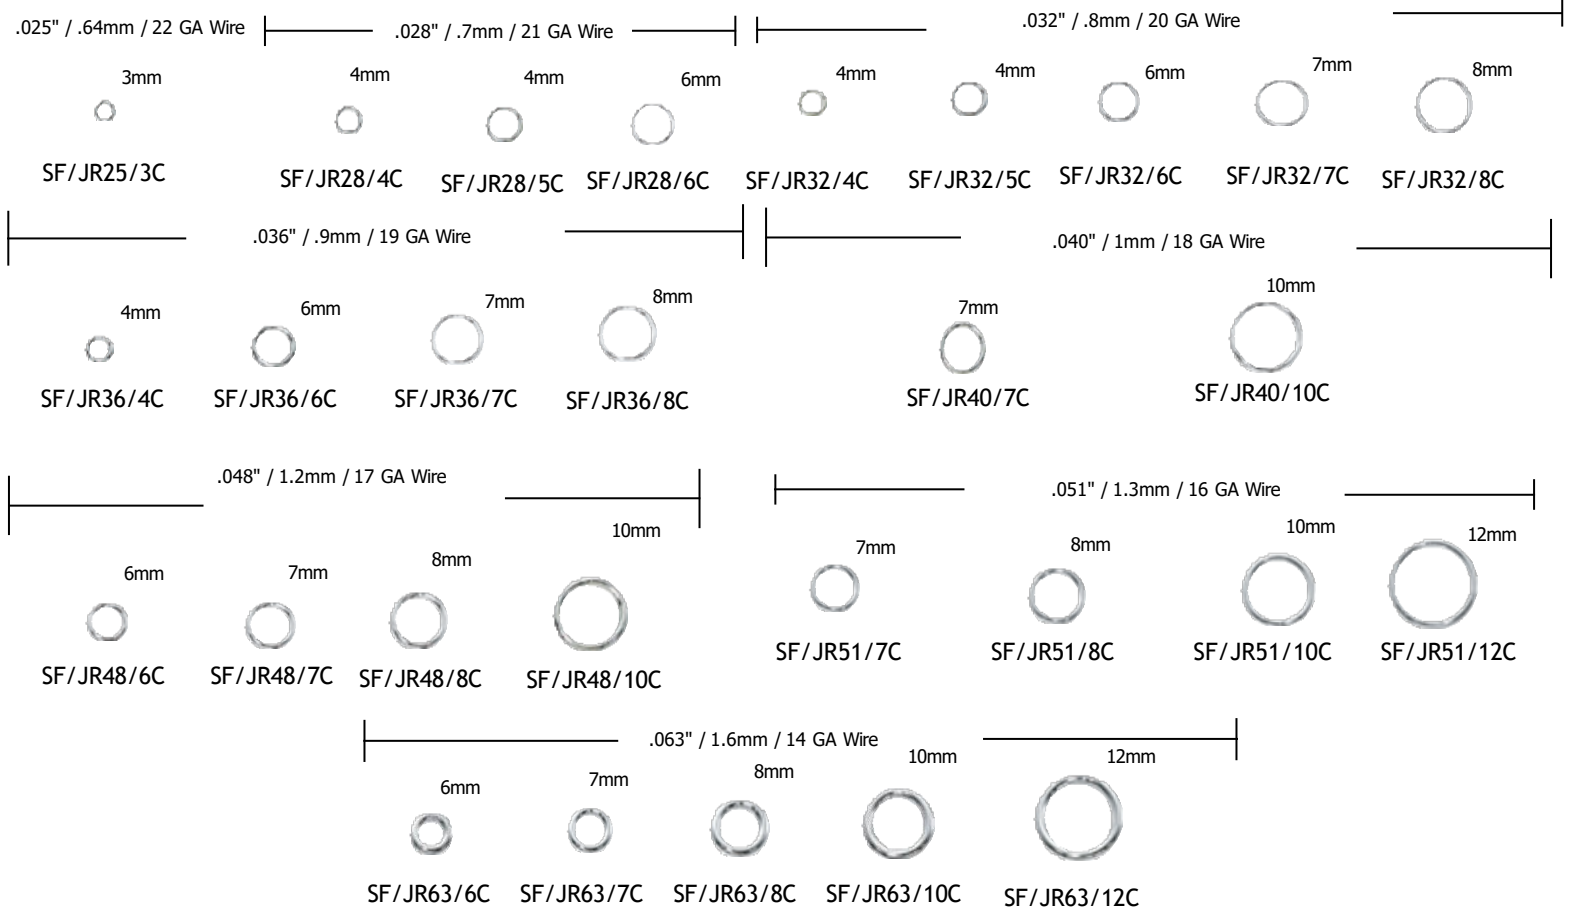

ROUND – SOLDERED CLOSED

Silver Filled Sold in 100 Piece (C) Lots