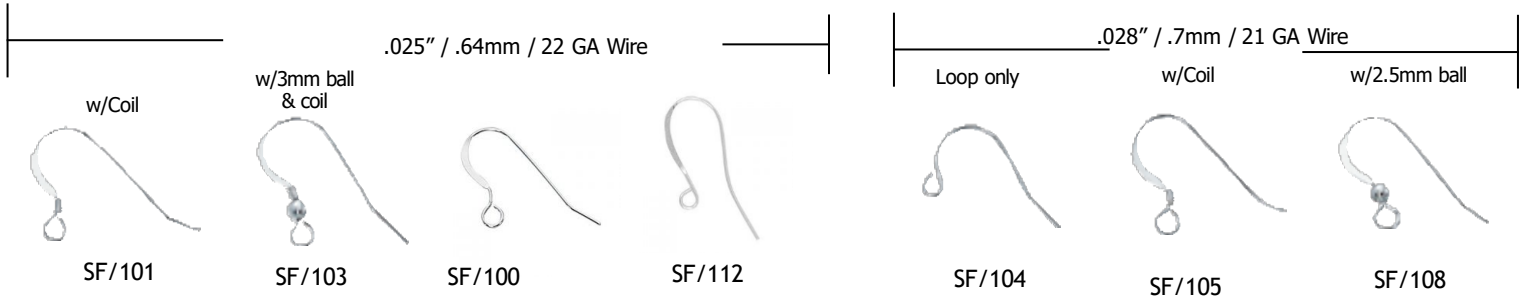

FANCY EAR WIRES

.032" / .8mm / 20 GA Wire

SF/002

BUTTERFLY CLUTCH

Light

SF/501

SPLIT RINGS

6mm

SF/1002

TUBE CLASPS

SS/7000/2

SS/7000/3

LOBSTER CLASPS

with Open Ring

with Solid Ring

6.9 x 12.1

Measurement Indicates Outside Diameter

SF/4000

SF/4004

SF/4151

SMOOTH ROUND SEAMLESS BEADS - LIGHTWEIGHT

Sold in 100 Piece (C) Lots - *Indicates Hole Size

*.032" / .8mm

SF/3034/2

Measurement Indicates Outside Diameter

ROUND – OPEN

ROUND – SOLDERED CLOSED

Silver Filled Sold in 100 Piece (C) Lots

Silver Filled

OVAL – OPEN

.025" / .64mm
22 GA Wire
3x4mm

SF/JR25/3x4