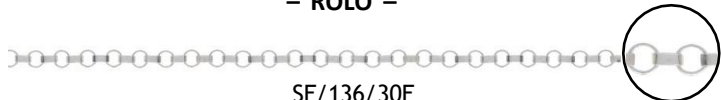

SF/3034/6S

Silver Filled

JUMP RINGS

Measurement Indicates Outside Diameter

ROUND – OPEN

ROUND – SOLDERED CLOSED

OVAL – OPEN

OVAL – SOLDERED CLOSED

Silver Filled Sold in 100 Piece (C) Lots

Silver Filled

SF/620/B

EXTENDER CHAIN

Sold by the Piece

SF/620/T

CHAIN

Sold by the Foot

- ROUND CABLE -

SF/130/40F

SF/134/100F

- ROLO -

SF/130/50F

SF/136/30F

- FINE FLAT CABLE -

SF/130F/25F