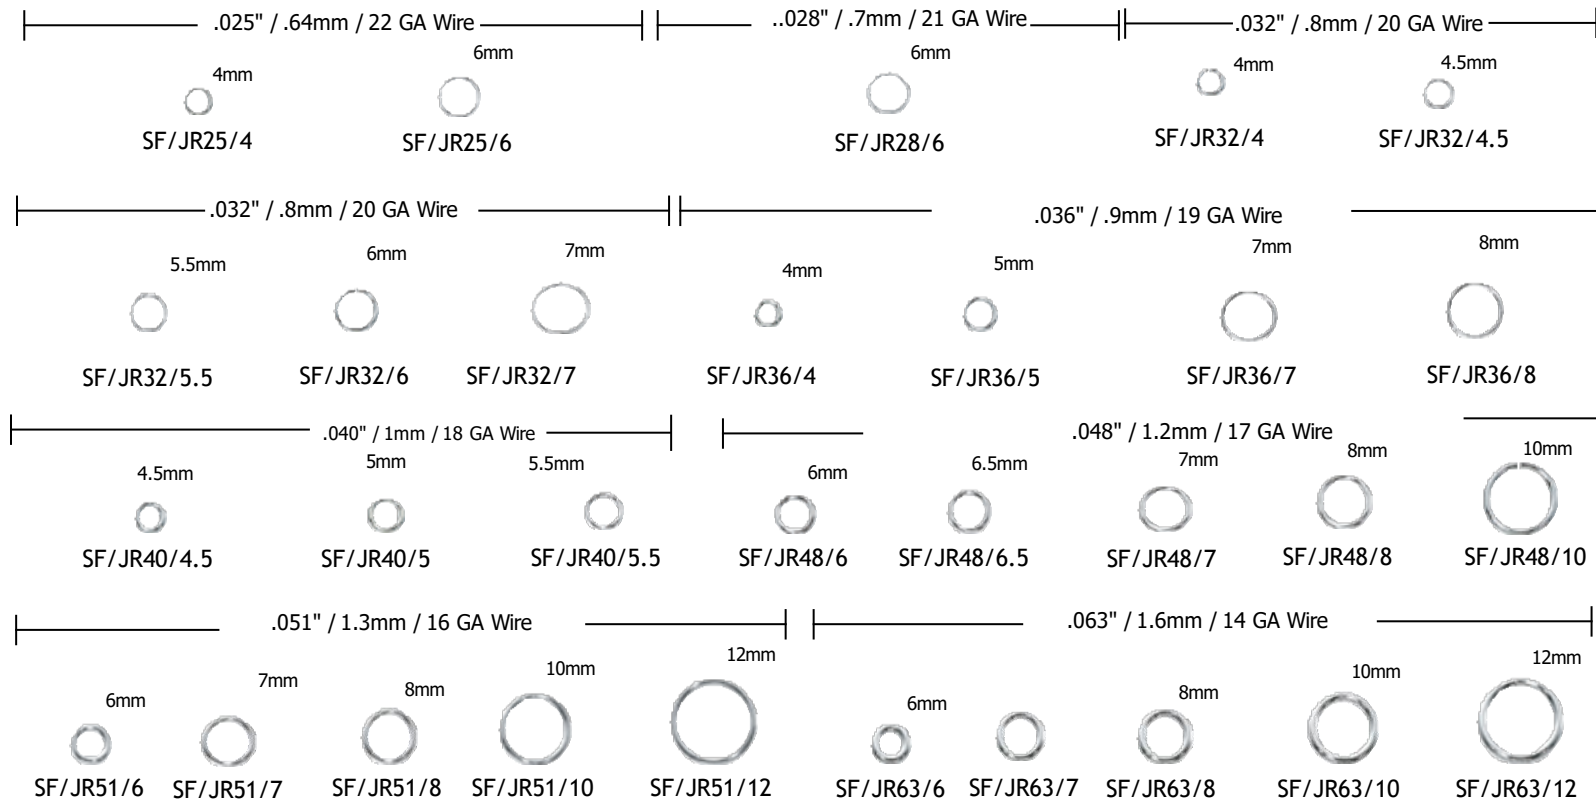

Silver Filled

JUMP RINGS

Measurement Indicates Outside Diameter

ROUND – OPEN