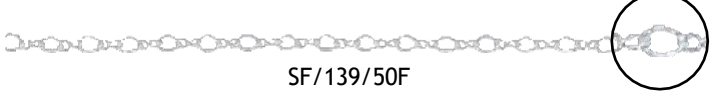

SF/136/90F

- OVAL ROLO -

- LONG CURB (Extender) -

SF/131/50F

SF/137/50F

- PAPERCLIP CHAIN -

SF/134/80F

SF/139/40F

- KRINKLE CHAIN -

SF/140/25F

SF/139/50F

SF/139/60F

FINISHED NECK CHAINS

All chains with spring ring & quality tag

Available in 16" and 18"

Please specify desired length when ordering.