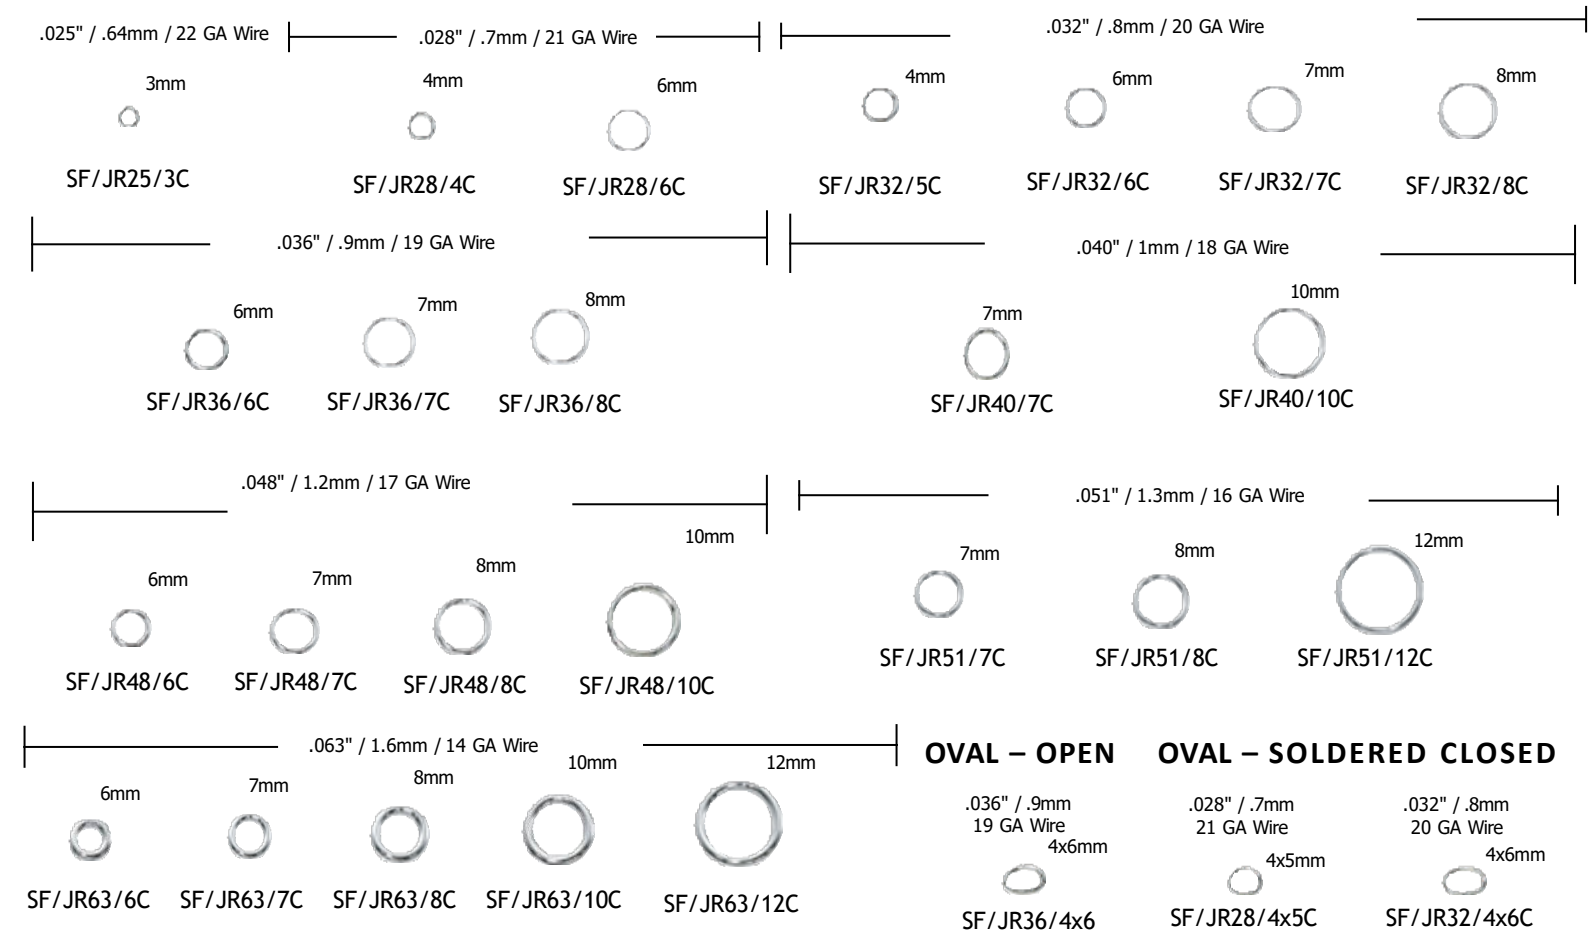

SF/3034/6S

Silver Filled

JUMP RINGS

Measurement Indicates Outside Diameter

ROUND – OPEN

ROUND – SOLDERED CLOSED

OVAL – OPEN

OVAL – SOLDERED CLOSED