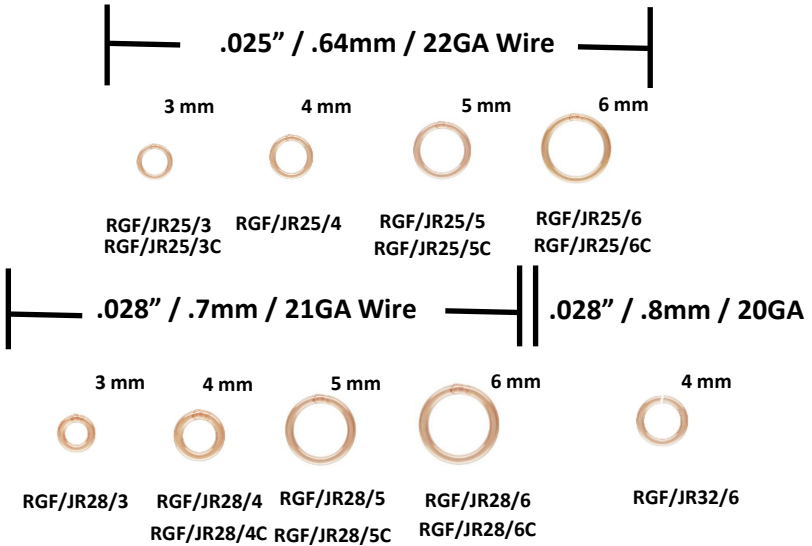

**WIRE GUARDS**

**END CAP**

**CRIMP**

**SMOOTH ROUND SEAMLESS BEADS**

SS/5080/RG  
End Cap for Beading Chain  
with .8mm hole

RGF/3011/2X2

RGF/3000/2  
2mm

RGF/3000/2.5  
2.5mm

RGF/3000/3  
3mm

RGF/3000/4  
4mm

**HEAD PINS**

(.020"/.5MM/24 GA Head Diameter 1.25mm)

RGF/H20/112

1 1/2"

RGF/H20/200

2"

**BALL PINS**

(.019"/.5MM/24 GA 1.5mm Ball)

1"

1 1/2"

2"

## OPEN / CLOSED ROUND JUMP RINGS