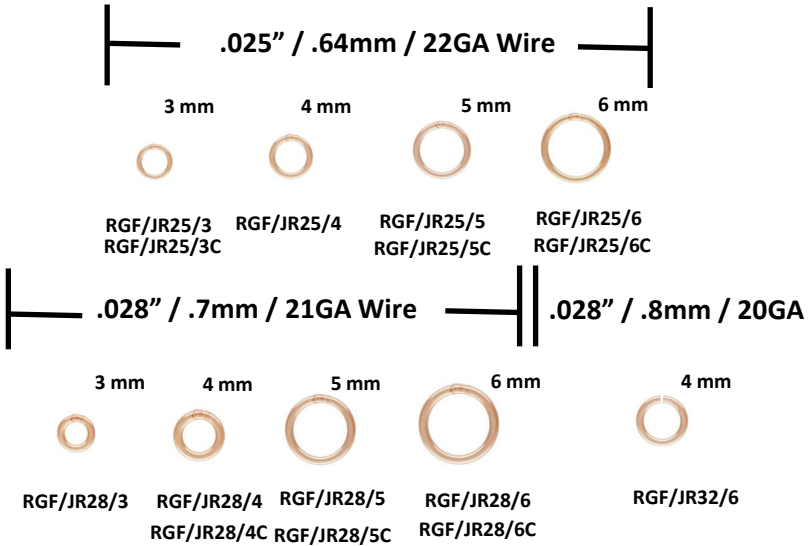

QUALITY TAGS

RGF/618HT

WIRE GUARDS

RGF/2010
.010"-.019"

RGF/2012
.019"-.024"

END CAP

SS/5080/RG
End Cap for Beading Chain
with .8mm hole

CRIMP

RGF/3011/2X2

SMOOTH ROUND SEAMLESS BEADS

RGF/3000/2
2mm

RGF/3000/2.5
2.5mm

RGF/3000/3
3mm

RGF/3000/4
4mm

HEAD PINS

(.020"/.5MM)/24 GA Head Diameter 1.25mm

RGF/H20/112

1 1/2"

RGF/H20/200

2"

BALL PINS

(.019"/.5MM)/24 GA 1.5mm Ball

1"

1 1/2"

2"

OPEN / CLOSED ROUND JUMP RINGS

ROUND WIRE

AVAILABLE SIZES
Sold by the Ounce

APPROX FEET
PER OUNCE

RGF/W14/S Round 14 Gauge - .063" Soft	5.50
RGF/W28/S Round 28 Gauge - .012" Soft	141
RGF/W28/H Round 28 Gauge - .012" Half Hard	141