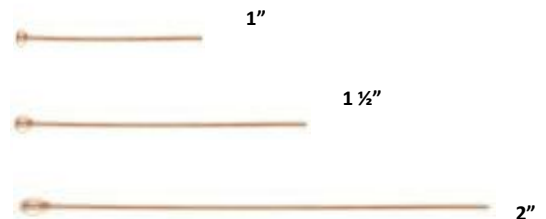

OPEN / CLOSED ROUND JUMP RINGS

RGF/JR25/3
RGF/JR25/3C

RGF/JR25/4

RGF/JR25/5
RGF/JR25/5C

RGF/JR25/6
RGF/JR25/6C

RGF/JR28/3

RGF/JR28/4
RGF/JR28/4C

RGF/JR28/5
RGF/JR28/5C

RGF/JR28/6
RGF/JR28/6C

RGF/JR32/6

HEAD PINS

(.020\"/>

RGF/H20/112

RGF/H20/200

BALL PINS

(.019\"/>