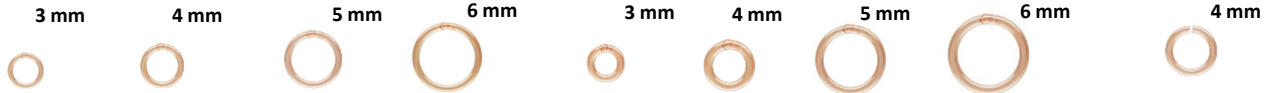

SMOOTH ROUND SEAMLESS BEADS

RGF/3000/2
Rose Gold Filled
2mm Bead w/
.035"/.9mm Hole

RGF/3000/2.5
Rose Gold Filled
2.5mm Bead w/
.045"/1.1mm Hole

RGF/3000/3
Rose Gold Filled
3mm Bead w/
.060"/1.5mm Hole

RGF/3000/4
Rose Gold Filled
4mm Bead
w/ .070"/1.8mm Hole

OPEN / CLOSED ROUND JUMP RINGS

RGF/JR25/3
RGF/JR25/3C

RGF/JR25/4

RGF/JR25/5
RGF/JR25/5C

RGF/JR25/6
RGF/JR25/6C

RGF/JR28/3

RGF/JR28/4
RGF/JR28/4C

RGF/JR28/5
RGF/JR28/5C