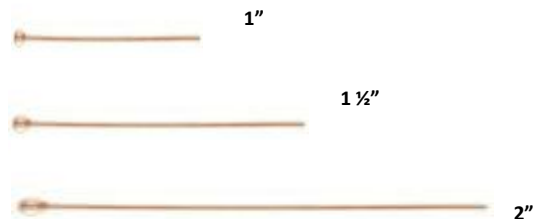

RGF/JR25/4

RGF/JR25/5
RGF/JR25/5C

RGF/JR25/6
RGF/JR25/6C

RGF/JR28/3

RGF/JR28/4
RGF/JR28/4C

RGF/JR28/5
RGF/JR28/5C

RGF/JR28/6
RGF/JR28/6C

RGF/JR32/6

HEAD PINS

(.020"/.5MM/24 GA Head Diameter 1.25mm)

BALL PINS

(.019"/.5MM/24 GA 1.5mm Ball)

BANGLES

RGF/899
Rose Gold Filled 7-8.5" 1.65mm
Adjustable Bangle

RGF/900
Rose Gold Filled 8-9.5" 1.65mm
Adjustable Bangle