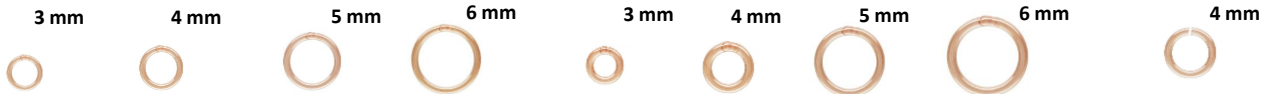

**RGF/3000/2.5**  
Rose Gold Filled  
2.5mm Bead w/  
.045"/1.1mm Hole

**RGF/3000/3**  
Rose Gold Filled  
3mm Bead w/  
.060"/1.5mm Hole

**RGF/3000/4**  
Rose Gold Filled  
4mm Bead  
w/ .070"/1.8mm Hole

**OPEN / CLOSED ROUND JUMP RINGS**

RGF/JR25/3  
RGF/JR25/3C  
RGF/JR25/4  
RGF/JR25/5  
RGF/JR25/5C  
RGF/JR25/6  
RGF/JR25/6C  
RGF/JR28/3  
RGF/JR28/4  
RGF/JR28/4C  
RGF/JR28/5  
RGF/JR28/5C  
RGF/JR28/6  
RGF/JR28/6C  
RGF/JR32/6