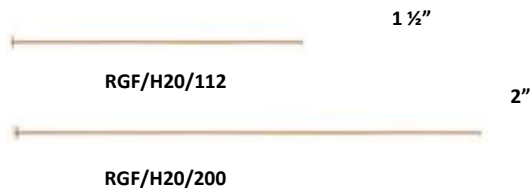

SMOOTH ROUND SEAMLESS BEADS

OPEN / CLOSED ROUND JUMP RINGS

HEAD PINS

(.020\"/>

BALL PINS

(.019\"/>

BANGLES