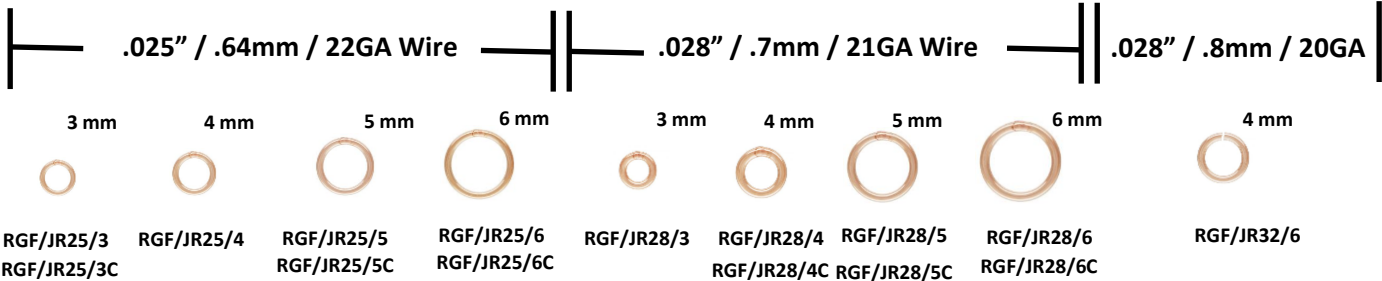

RGF/640/3
Rose Gold Filled
Bead Cover 3mm

RGF/640/4
Rose Gold Filled
Bead Cover 4mm

RGF/2010
Rose Gold Filled
Wire Guard .010\"-.019"

RGF/2012
Rose Gold Filled
Wire Guard .019\"-.024"

OPEN / CLOSED ROUND JUMP RINGS

HEAD PINS

(.020"/.5MM/24 GA Head Diameter 1.25mm)

BALL PINS

(.019"/.5MM/24 GA 1.5mm Ball)

ROUND WIRE

AVAILABLE SIZES

Sold by the Ounce

		APPROX FEET PER OUNCE
RGF/W14/S	Round 14 Gauge - .063" Soft	5.50
RGF/W18/S	Round 18 Gauge - .039" Soft	14
RGF/W24/S	Round 24 Gauge - .020" Soft	56.50
RGF/W28/S	Round 28 Gauge - .012" Soft	141
RGF/W24/H	Round 24 Gauge - .020" Half Hard	56.50
RGF/W26/H	Round 26 Gauge - .016" Half Hard	90
RGF/W28/H	Round 28 Gauge - .012" Half Hard	141