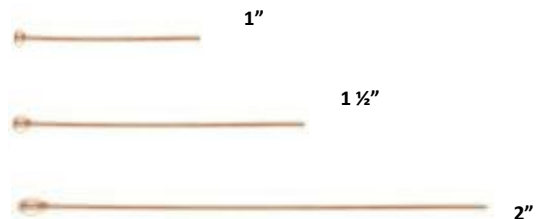

RGF/640/3
Rose Gold Filled
Bead Cover 3mm

RGF/640/4
Rose Gold Filled
Bead Cover 4mm

RGF/2010
Rose Gold Filled
Wire Guard .010\"-.019"

RGF/2012
Rose Gold Filled
Wire Guard .019\"-.024"

OPEN / CLOSED ROUND JUMP RINGS

HEAD PINS

(.020"/.5MM/24 GA Head Diameter 1.25mm)

BALL PINS

(.019"/.5MM/24 GA 1.5mm Ball)

ROUND WIRE

AVAILABLE SIZES

Sold by the Ounce

		APPROX FEET PER OUNCE
RGF/W14/S	Round 14 Gauge - .063" Soft	5.50
RGF/W18/S	Round 18 Gauge - .039" Soft	14
RGF/W24/S	Round 24 Gauge - .020" Soft	56.50
RGF/W28/S	Round 28 Gauge - .012" Soft	141
RGF/W24/H	Round 24 Gauge - .020" Half Hard	56.50
RGF/W26/H	Round 26 Gauge - .016" Half Hard	90
RGF/W28/H	Round 28 Gauge - .012" Half Hard	141