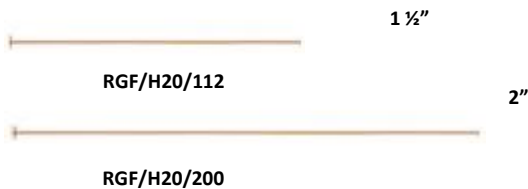

RGF/640/3
Rose Gold Filled
Bead Cover 3mm

RGF/640/4
Rose Gold Filled
Bead Cover 4mm

RGF/2010
Rose Gold Filled
Wire Guard .010\"-.019"

RGF/2012
Rose Gold Filled
Wire Guard .019\"-.024"

OPEN / CLOSED ROUND JUMP RINGS

HEAD PINS

(.020"/.5MM/24 GA Head Diameter 1.25mm)

BALL PINS

(.019"/.5MM/24 GA 1.5mm Ball)

ROUND WIRE

AVAILABLE SIZES

Sold by the Ounce

		APPROX FEET PER OUNCE
RGF/W14/S	Round 14 Gauge - .063" Soft	5.50
RGF/W18/S	Round 18 Gauge - .039" Soft	14
RGF/W24/S	Round 24 Gauge - .020" Soft	56.50
RGF/W28/S	Round 28 Gauge - .012" Soft	141
RGF/W24/H	Round 24 Gauge - .020" Half Hard	56.50
RGF/W26/H	Round 26 Gauge - .016" Half Hard	90
RGF/W28/H	Round 28 Gauge - .012" Half Hard	141