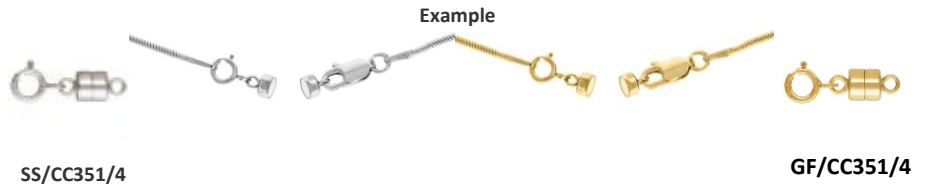

SS/BSP/20R
Round 20mm

SS/BSP/25x18R
Oval 25x18mm

SS/BSP/25R
Round 25mm

SS/BSP/30R 2
Round 30mm

www.wholesalejewelrysupply.com

Toll free 1-877-437-5375

*PLEASE NOTE :
 Photos do not display actual
 size, visit our website or call
 for product detail.

MAGNETIC CLASPS

HUGGIES

Double Opening Lobster Clasp

MAGNETIC CLASP CONVERTER

END CAPS

*indicates inside diameter

Fold Over

Crimp Endcap

Endcap with 10mm Lobster Claw

Crimp

Fold Over

*PLEASE NOTE :
 Photos do not display actual
 size, visit our website or call
 for product detail.

CHANDELIERS

SS/8081

SS/8082

GF/8081