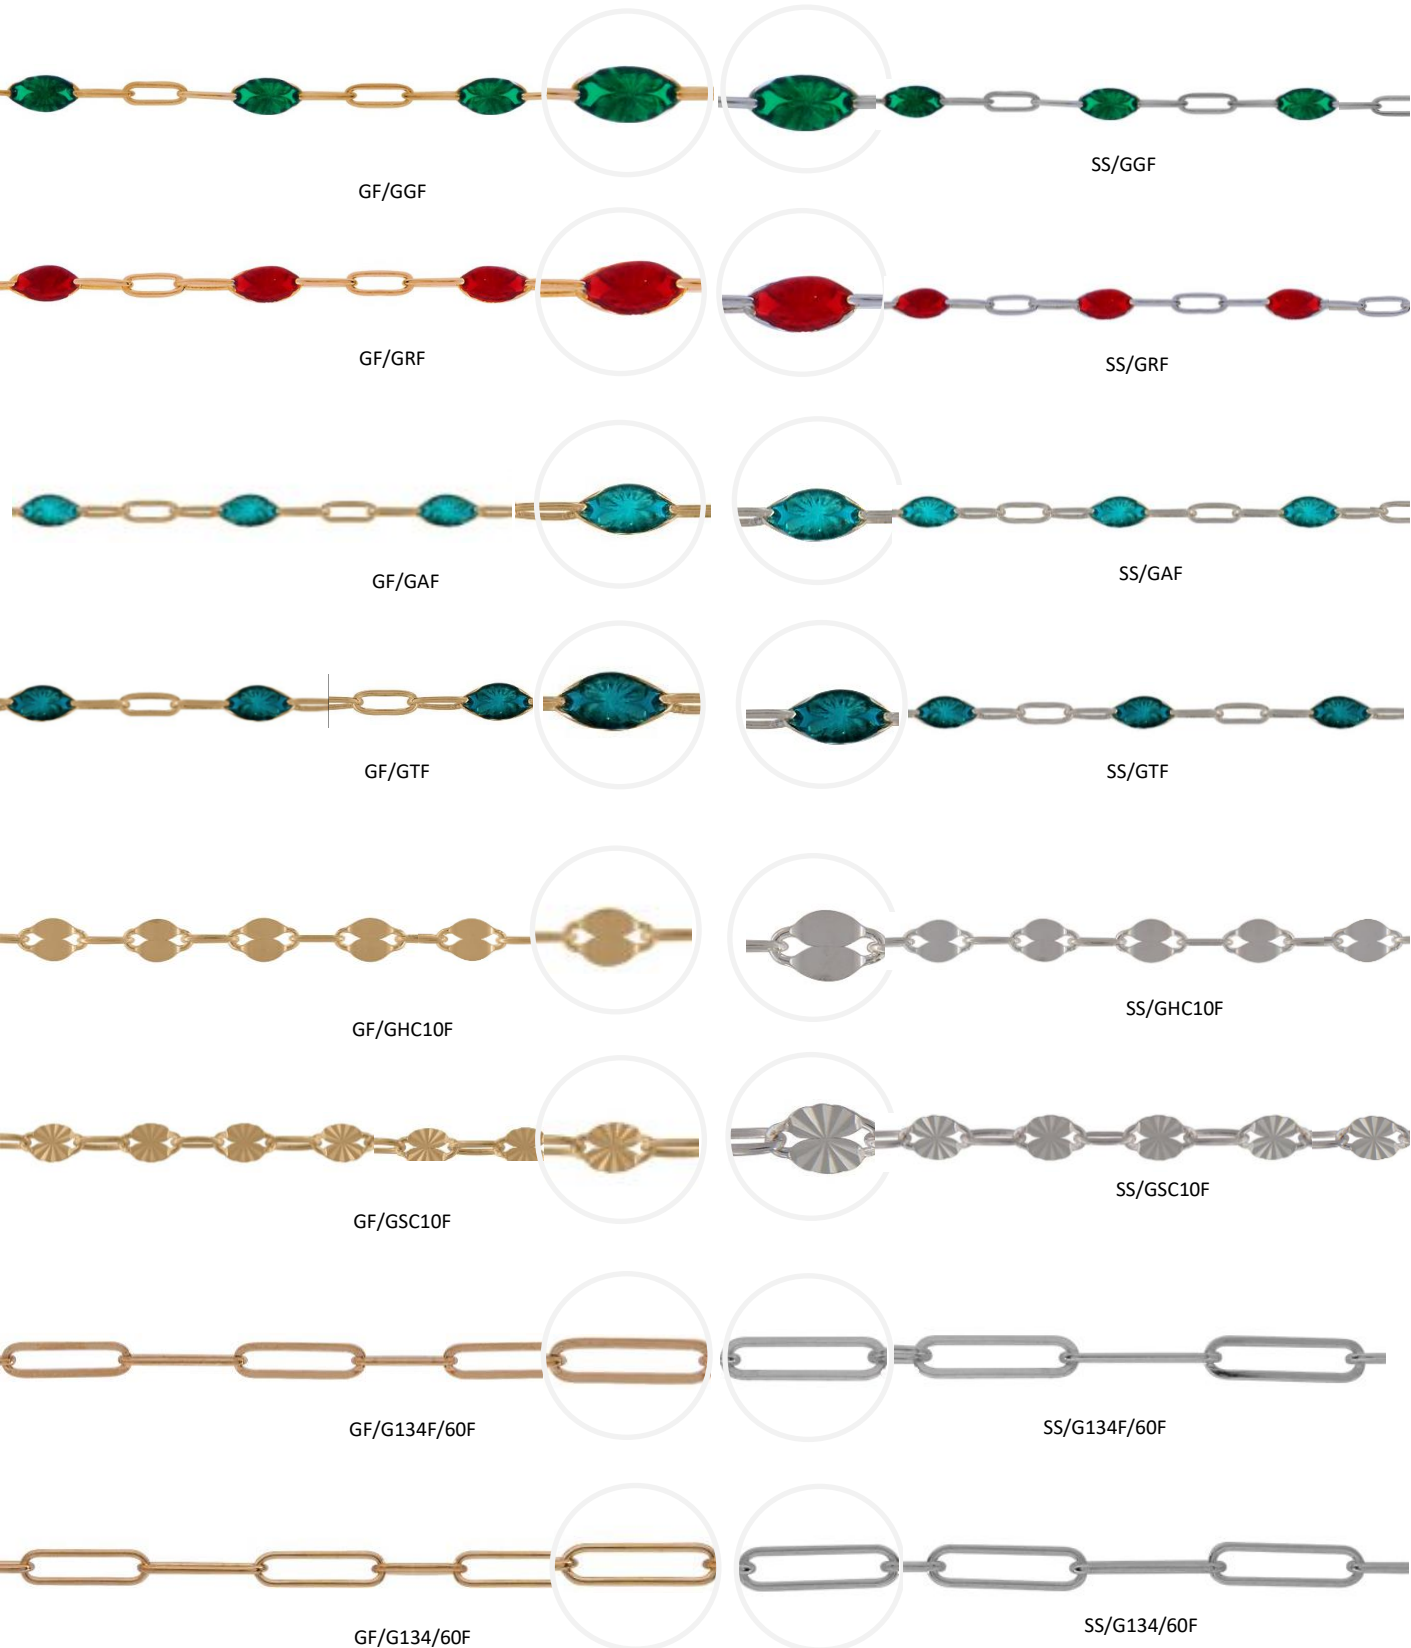

ITALIAN FOOTAGE CHAIN

LONG CABLE/PAPERCLIP

DETAILED VIEWS

*PLEASE NOTE : Photos do not display actual size, visit our website or call for product detail.