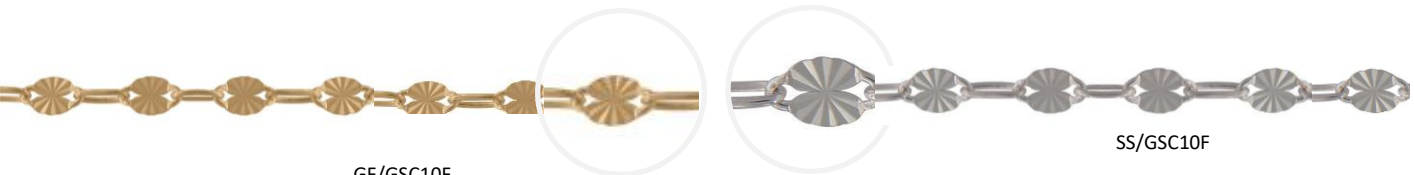

Can't find what you're looking for, We're here to help!

www.wholesalejewelrysupply.com

Toll free 1-877-437-5375

ITALIAN FOOTAGE CHAIN

LONG CABLE/PAPERCLIP

DETAILED VIEWS

ITALIAN FOOTAGE CHAIN

SATELLITE CABLE DETAILED VIEWS