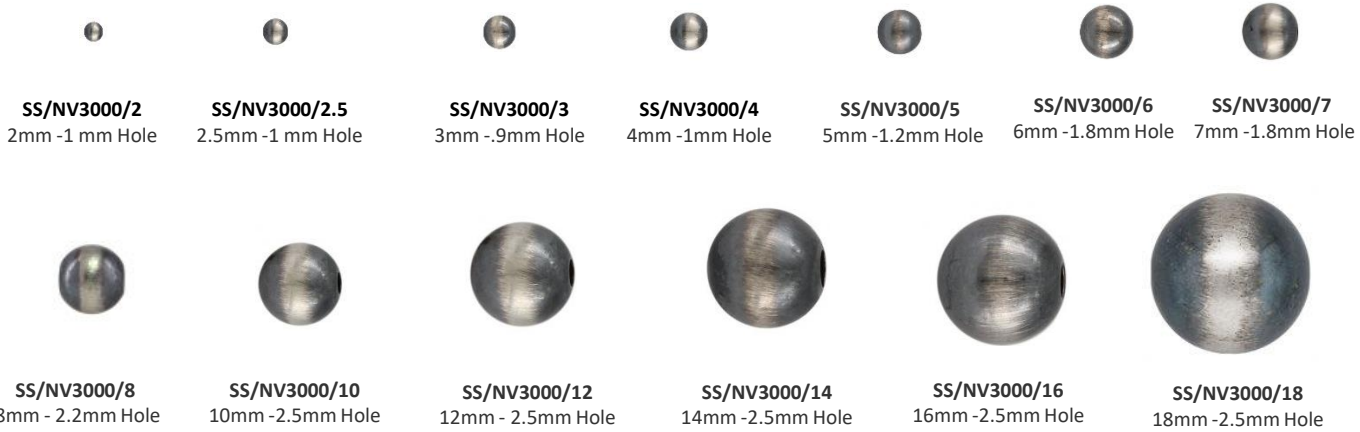

*PLEASE NOTE :
Photos do not display actual
size, visit our website or call
for product detail.

STERLING SILVER NAVAJO PEARL BEADS

Round