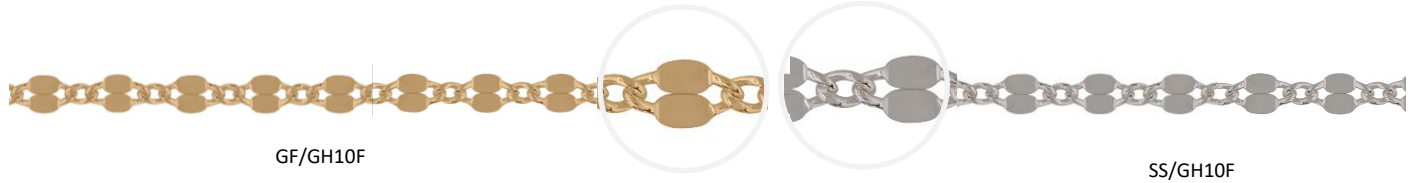

ITALIAN FOOTAGE CHAIN

SATELLITE CABLE DETAILED VIEWS

HEART

FIGARO

WHEAT