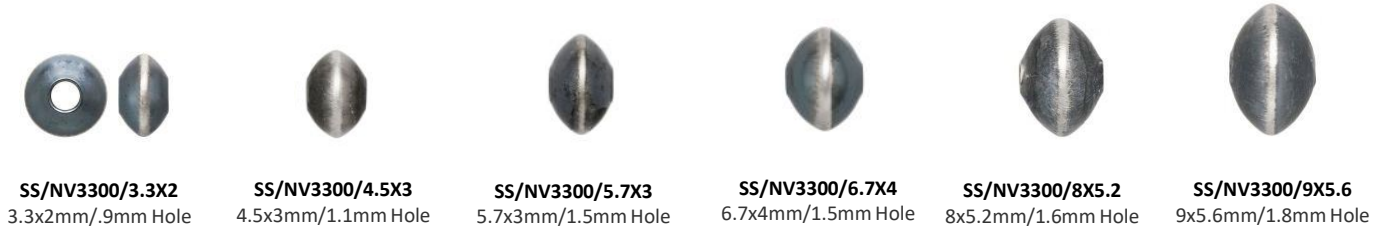

*PLEASE NOTE :
Photos do not display actual
size, visit our website or call
for product detail.

STERLING SILVER NAVAJO PEARL BEADS

Round

Saucer

Corrugated Saucer

Oval

Corrugated Round

Teardrop