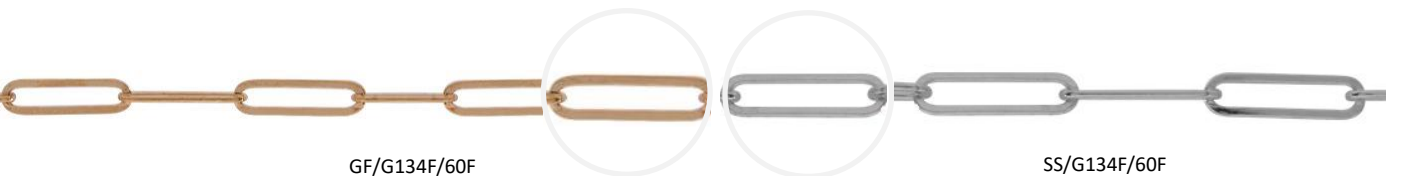

Can't find what you're looking for, We're here to help!

www.wholesalejewelrysupply.com

Toll free 1-877-437-5375

ITALIAN FOOTAGE CHAIN

LONG CABLE/PAPERCLIP

DETAILED VIEWS

ITALIAN FOOTAGE CHAIN

SATELLITE CABLE DETAILED VIEWS