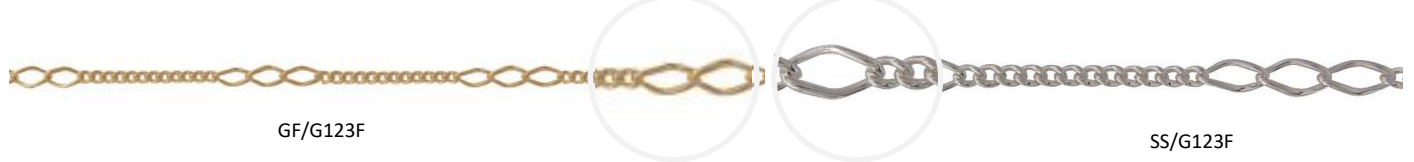

LONG CABLE/PAPERCLIP

DETAILED VIEWS

*PLEASE NOTE : Photos do not display actual size, visit our website or call for product detail.

ITALIAN FOOTAGE CHAIN

SATELLITE CABLE DETAILED VIEWS

HEART

FIGARO

WHEAT