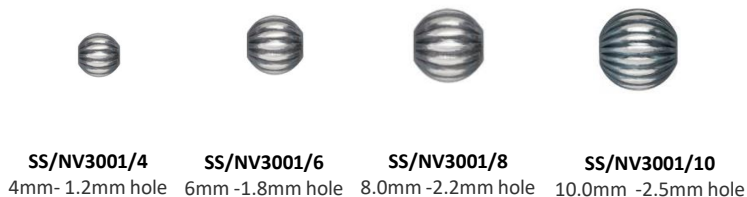

*PLEASE NOTE :
Photos do not display actual
size, visit our website or call
for product detail.

STERLING SILVER NAVAJO PEARL BEADS

Round

Saucer

Corrugated Saucer

Oval

Corrugated Round

ANTI-TARNISH SUPPLIES