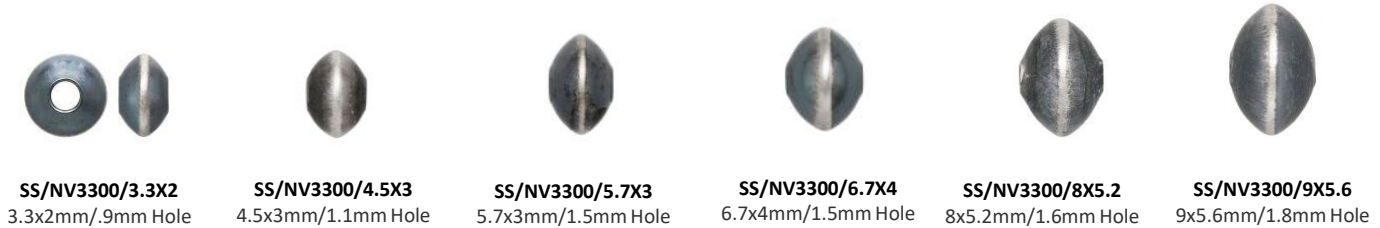

*PLEASE NOTE :
Photos do not display actual
size, visit our website or call
for product detail.

STERLING SILVER NAVAJO PEARL BEADS

Round

Saucer

Corrugated Saucer

Oval

Corrugated Round