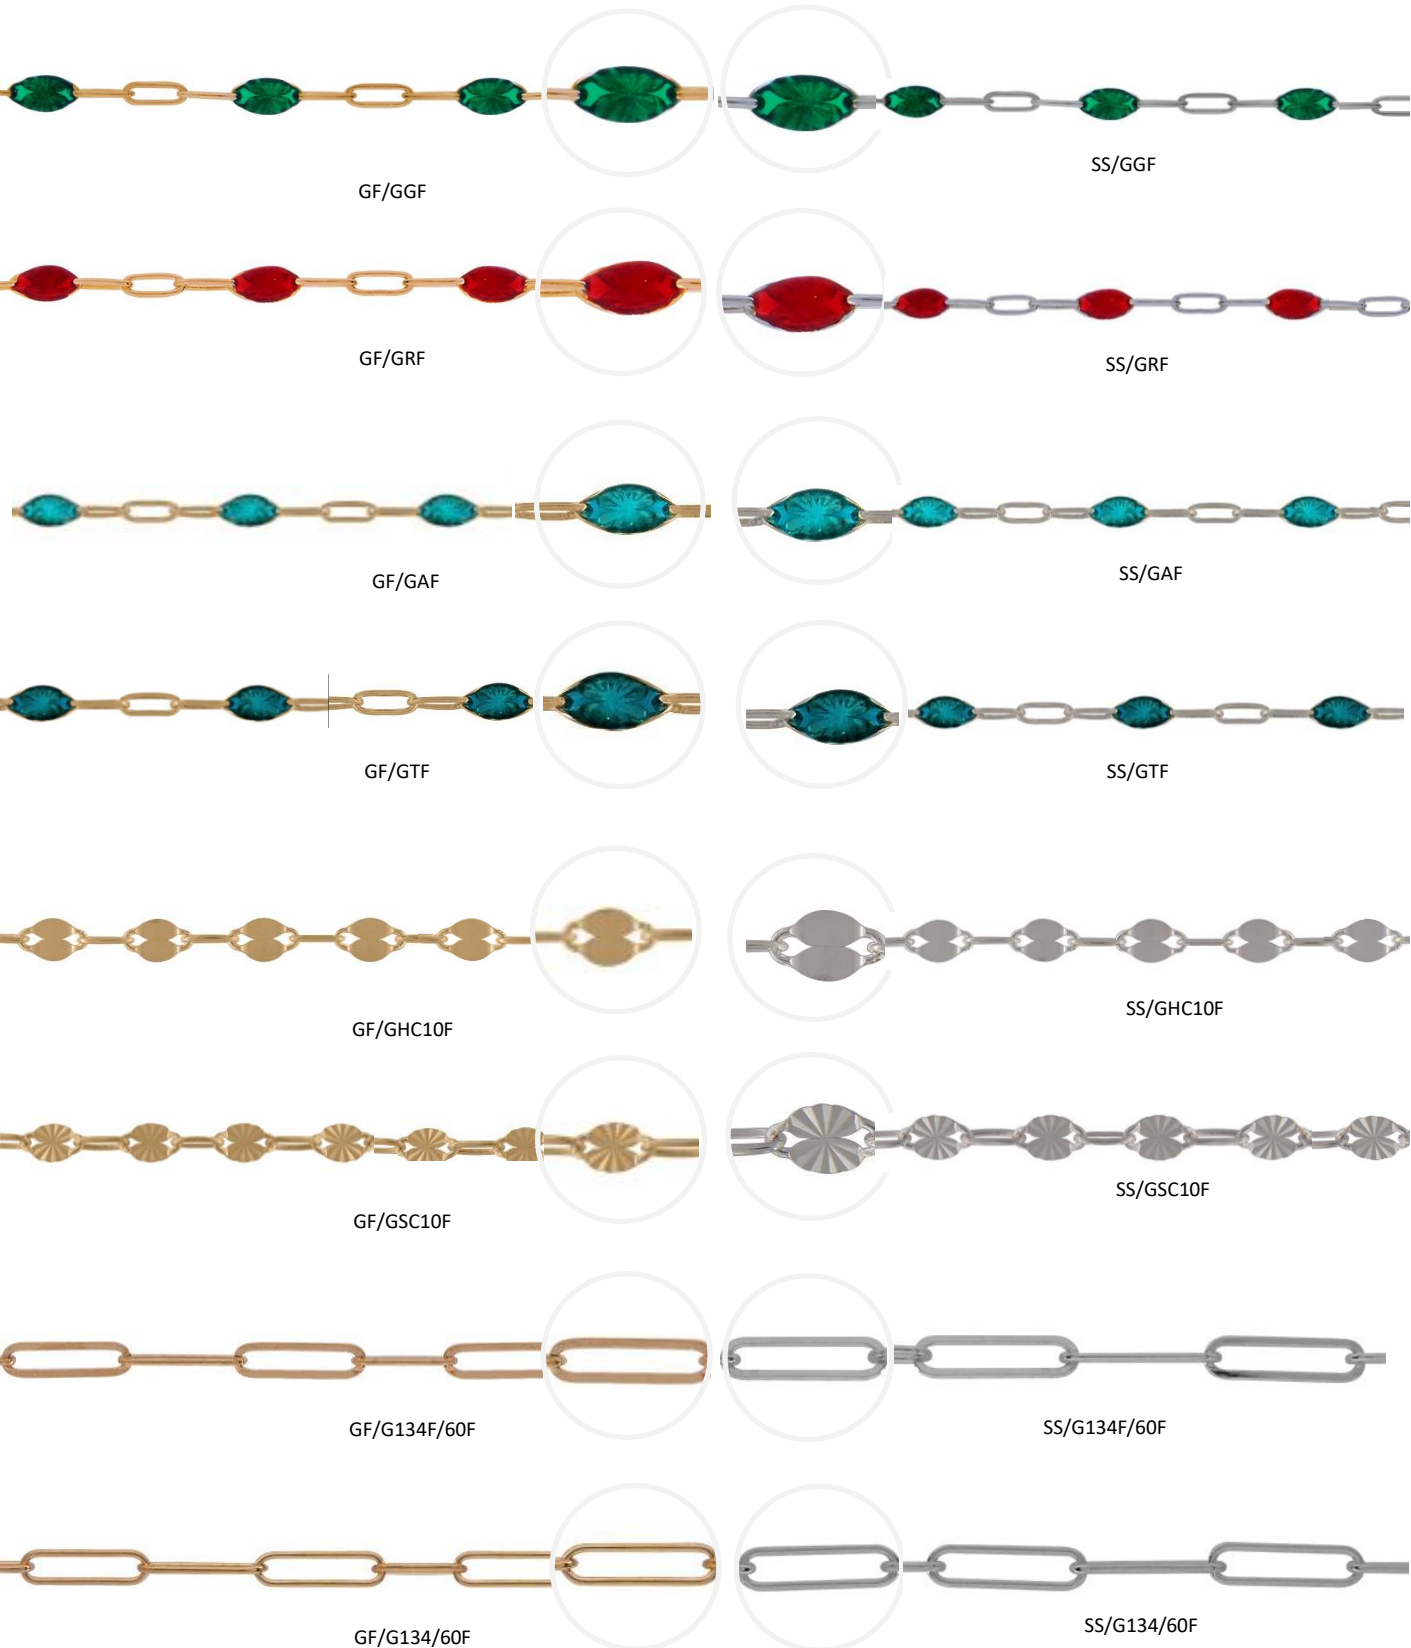

HOOP EARRING

SS/712/25

TWISTED RING LINKS

SS/LTTR/11

SS/LTTR/15

SS/LTTR/21

ADDITIONAL CHAIN SEGMENTS

See .925 Sterling Catalog for others

SS/R143/75/
 Round .9mm Box Chain
 16", 18", 20" & 24"

SS/132P/
 Patterned Paperclip 1.35mmx3mm
 16", 18", 20" & 24"

SS/142DC/2/
 Drawn Box Chain 2x.9mm
 16", 18", 20" & 24"

SS/142DC/4F/
 Drawn Box Chain 3x1.3mm
 16", 18", 20" & 24"

QUALITY TAGS

SS/618HT

GF/618HT

SS/618NR

GF/618NR

SS/618WR

GF/618WR

ITALIAN FOOTAGE CHAIN

LONG CABLE/PAPERCLIP

DETAILED VIEWS

*PLEASE NOTE : Photos do not display actual size, visit our website or call for product detail.

ITALIAN FOOTAGE CHAIN

SATELLITE CABLE DETAILED VIEWS

HEART

FIGARO

WHEAT