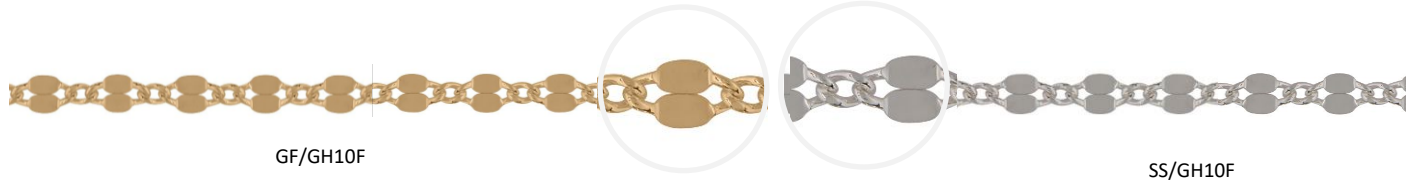

LONG CABLE/PAPERCLIP

DETAILED VIEWS

*PLEASE NOTE : Photos do not display actual size, visit our website or call for product detail.

ITALIAN FOOTAGE CHAIN

SATELLITE CABLE DETAILED VIEWS

HEART

FIGARO

WHEAT