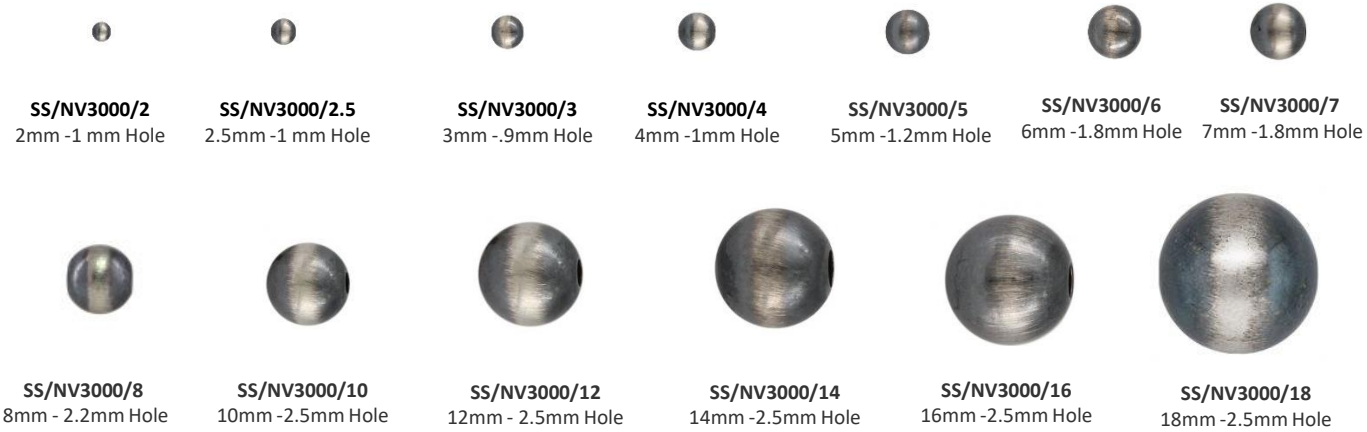

*PLEASE NOTE :
Photos do not display actual
size, visit our website or call
for product detail.

STERLING SILVER NAVAJO PEARL BEADS

Round