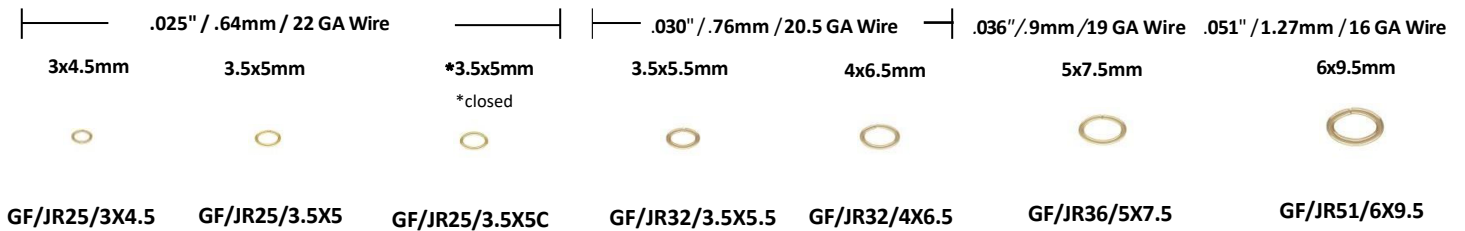

JUMP RINGS

Measurement Indicates Outside Diameter

GOLD-FILLED JUMP RINGS ROUND

ITEM #	OUTSIDE DIAMETER	WIRE GAUGE		ITEM #	OUTSIDE DIAMETER	WIRE GAUGE	
ITEM # represents open ring , add C to the end for closed example: GF/JR25/4C							
GF/JR 20/2.5	2.5MM	24 GA	————	GF/JR 32/6	6MM	20 GA	————
GF/JR 20/2.8	2.8MM	24 GA	————	GF/JR 36/4	4MM	19 GA	————
GF/JR 20/3	3MM	24 GA	————	GF/JR 36/5	5MM	19 GA	————
GF/JR 25/3	3MM	22 GA	————	GF/JR 36/6	6MM	19 GA	————
GF/JR 25/4	4MM	22 GA	————	GF/JR 36/7	7MM	19 GA	————
GF/JR 25/5	5MM	22 GA	————	GF/JR 36/8	5.5MM	19 GA	————
GF/JR 25/6	6MM	22 GA	————	GF/JR 40/4	4MM	18 GA	————
GF/JR 28/4	4MM	21GA	————	GF/JR 40/5	5MM	18 GA	————
GF/JR 28/5	5MM	21GA	————	GF/JR 40/6	6MM	18 GA	————
GF/JR 28/6	6MM	21GA	————	GF/JR 40/7	7MM	18 GA	————
GF/JR 32/4	4MM	20 GA	————	GF/JR 40/8	8MM	18 GA	————
GF/JR 32/5	5MM	20 GA	————	GF/JR 40/10	10MM	18 GA	————

OVAL

TRIANGULAR SPARKLE