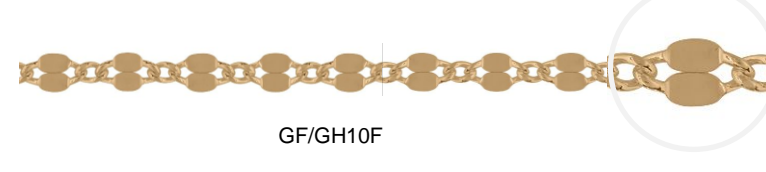

GF/G31F

GF/G400F

GF/GH10F

GF/GS10F

**WHEAT**

GF/G125F

**FINISHED NECK CHAINS**

All chains with **spring ring** and quality tag Available in 16", 18", 20" & 24"  
Please specify desired length when ordering.