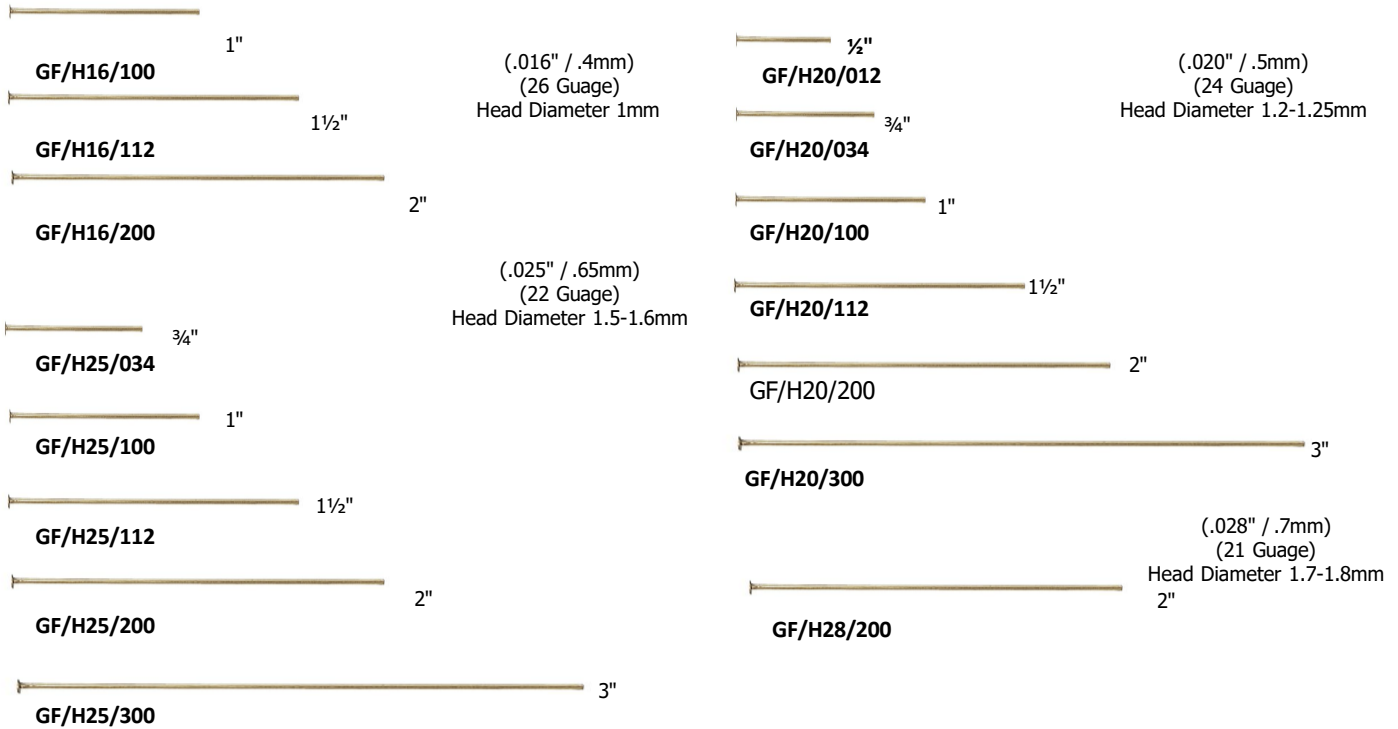

GOLD-FILLED JUMP RINGS

ROUND

ITEM #	OUTSIDE DIAMETER	WIRE GAUGE		ITEM #	OUTSIDE DIAMETER	WIRE GAUGE	
ITEM # represents open ring , add C to the end for closed example: GF/JR25/4C							
GF/JR 20/2.5	2.5MM	24 GA	————	GF/JR 32/6	6MM	20 GA	————
GF/JR 20/2.8	2.8MM	24 GA	————	GF/JR 36/4	4MM	19 GA	————
GF/JR 20/3	3MM	24 GA	————	GF/JR 36/5	5MM	19 GA	————
GF/JR 25/3	3MM	22 GA	————	GF/JR 36/6	6MM	19 GA	————
GF/JR 25/4	4MM	22 GA	————	GF/JR 36/7	7MM	19 GA	————
GF/JR 25/5	5MM	22 GA	————	GF/JR 36/8	5.5MM	19 GA	————
GF/JR 25/6	6MM	22 GA	————	GF/JR 40/4	4MM	18 GA	————
GF/JR 28/4	4MM	21GA	————	GF/JR 40/5	5MM	18 GA	————
GF/JR 28/5	5MM	21GA	————	GF/JR 40/6	6MM	18 GA	————
GF/JR 28/6	6MM	21GA	————	GF/JR 40/7	7MM	18 GA	————
GF/JR 32/4	4MM	20 GA	————	GF/JR 40/8	8MM	18 GA	————
GF/JR 32/5	5MM	20 GA	————	GF/JR 40/10	10MM	18 GA	————

OVAL

GF/JR25/3X4.5 GF/JR25/3.5X5 GF/JR25/3.5X5C GF/JR32/3.5X5.5 GF/JR32/4X6.5 GF/JR36/5X7.5 GF/JR51/6X9.5

TRIANGULAR SPARKLE

GF/LKTS/5 GF/LKTS/5C GF/LKTS/7.5C GF/LKTS/10 GF/LKTS/10C

HEAD PINS

EYE PINS

BALL PINS

SMOOTH ROUND SEAMLESS BEADS

* Indicates Hole Size

ROUND SPARKLE BEADS

CRIMP COVERS

ROUND STRAIGHT CORRUGATED BEADS

CORRUGATED SAUCER BEAD

BEAD CAPS

SMOOTH RONDELLE BEADS