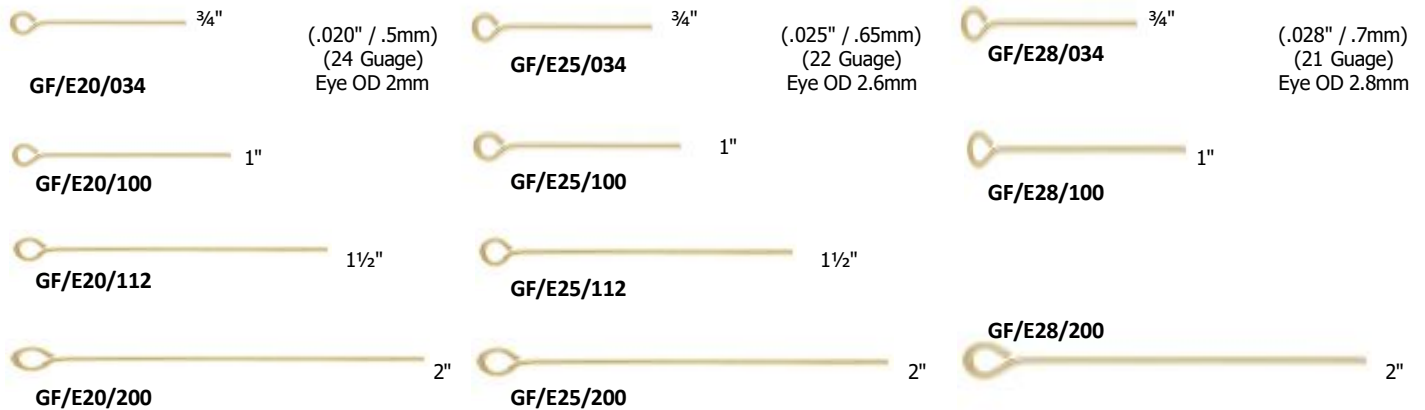

GOLD-FILLED JUMP RINGS

ROUND

ITEM #	OUTSIDE DIAMETER	WIRE GAUGE		ITEM #	OUTSIDE DIAMETER	WIRE GAUGE	
ITEM # represents open ring , add C to the end for closed example: GF/JR25/4C							
GF/JR 20/2.5	2.5MM	24 GA	————	GF/JR 32/6	6MM	20 GA	————
GF/JR 20/2.8	2.8MM	24 GA	————	GF/JR 36/4	4MM	19 GA	————
GF/JR 20/3	3MM	24 GA	————	GF/JR 36/5	5MM	19 GA	————
GF/JR 25/3	3MM	22 GA	————	GF/JR 36/6	6MM	19 GA	————
GF/JR 25/4	4MM	22 GA	————	GF/JR 36/7	7MM	19 GA	————
GF/JR 25/5	5MM	22 GA	————	GF/JR 36/8	5.5MM	19 GA	————
GF/JR 25/6	6MM	22 GA	————	GF/JR 40/4	4MM	18 GA	————
GF/JR 28/4	4MM	21GA	————	GF/JR 40/5	5MM	18 GA	————
GF/JR 28/5	5MM	21GA	————	GF/JR 40/6	6MM	18 GA	————
GF/JR 28/6	6MM	21GA	————	GF/JR 40/7	7MM	18 GA	————
GF/JR 32/4	4MM	20 GA	————	GF/JR 40/8	8MM	18 GA	————
GF/JR 32/5	5MM	20 GA	————	GF/JR 40/10	10MM	18 GA	————

OVAL

GF/JR25/3X4.5 GF/JR25/3.5X5 GF/JR25/3.5X5C GF/JR32/3.5X5.5 GF/JR32/4X6.5 GF/JR36/5X7.5 GF/JR51/6X9.5

TRIANGULAR SPARKLE

GF/LKTS/5 GF/LKTS/5C GF/LKTS/7.5C GF/LKTS/10 GF/LKTS/10C

HEAD PINS

EYE PINS

BALL PINS

SMOOTH ROUND SEAMLESS BEADS

* Indicates Hole Size

ROUND SPARKLE BEADS

CRIMP COVERS

ROUND STRAIGHT CORRUGATED BEADS

CORRUGATED SAUCER BEAD

BEAD CAPS

SMOOTH RONDELLE BEADS