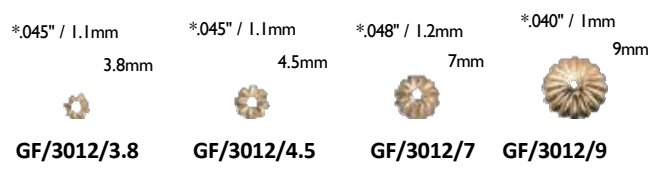

GOLD-FILLED JUMP RINGS

ROUND

ITEM #	OUTSIDE DIAMETER	WIRE GAUGE		ITEM #	OUTSIDE DIAMETER	WIRE GAUGE	
ITEM # represents open ring , add C to the end for closed example: GF/JR25/4C							
GF/JR 20/2.5	2.5MM	24 GA	————	GF/JR 32/6	6MM	20 GA	————
GF/JR 20/2.8	2.8MM	24 GA	————	GF/JR 36/4	4MM	19 GA	————
GF/JR 20/3	3MM	24 GA	————	GF/JR 36/5	5MM	19 GA	————
GF/JR 25/3	3MM	22 GA	————	GF/JR 36/6	6MM	19 GA	————
GF/JR 25/4	4MM	22 GA	————	GF/JR 36/7	7MM	19 GA	————
GF/JR 25/5	5MM	22 GA	————	GF/JR 36/8	5.5MM	19 GA	————
GF/JR 25/6	6MM	22 GA	————	GF/JR 40/4	4MM	18 GA	————
GF/JR 28/4	4MM	21GA	————	GF/JR 40/5	5MM	18 GA	————
GF/JR 28/5	5MM	21GA	————	GF/JR 40/6	6MM	18 GA	————
GF/JR 28/6	6MM	21GA	————	GF/JR 40/7	7MM	18 GA	————
GF/JR 32/4	4MM	20 GA	————	GF/JR 40/8	8MM	18 GA	————
GF/JR 32/5	5MM	20 GA	————	GF/JR 40/10	10MM	18 GA	————

SMOOTH ROUND SEAMLESS BEADS

* Indicates Hole Size

ROUND SPARKLE BEADS

CRIMP COVERS

ROUND STRAIGHT CORRUGATED BEADS

CORRUGATED SAUCER BEAD

BEAD CAPS

SMOOTH RONDELLE BEADS