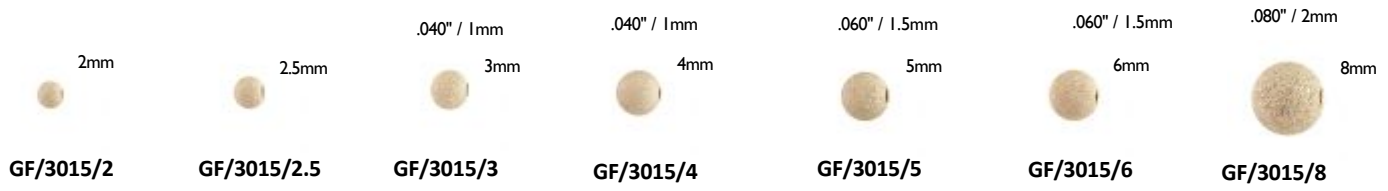

GOLD-FILLED JUMP RINGS

ROUND

ITEM #	OUTSIDE DIAMETER	WIRE GAUGE		ITEM #	OUTSIDE DIAMETER	WIRE GAUGE	
ITEM # represents open ring , add C to the end for closed example: GF/JR25/4C							
GF/JR 20/2.5	2.5MM	24 GA	————	GF/JR 32/6	6MM	20 GA	————
GF/JR 20/2.8	2.8MM	24 GA	————	GF/JR 36/4	4MM	19 GA	————
GF/JR 20/3	3MM	24 GA	————	GF/JR 36/5	5MM	19 GA	————
GF/JR 25/3	3MM	22 GA	————	GF/JR 36/6	6MM	19 GA	————
GF/JR 25/4	4MM	22 GA	————	GF/JR 36/7	7MM	19 GA	————
GF/JR 25/5	5MM	22 GA	————	GF/JR 36/8	5.5MM	19 GA	————
GF/JR 25/6	6MM	22 GA	————	GF/JR 40/4	4MM	18 GA	————
GF/JR 28/4	4MM	21GA	————	GF/JR 40/5	5MM	18 GA	————
GF/JR 28/5	5MM	21GA	————	GF/JR 40/6	6MM	18 GA	————
GF/JR 28/6	6MM	21GA	————	GF/JR 40/7	7MM	18 GA	————
GF/JR 32/4	4MM	20 GA	————	GF/JR 40/8	8MM	18 GA	————
GF/JR 32/5	5MM	20 GA	————	GF/JR 40/10	10MM	18 GA	————

OVAL

GF/JR25/3X4.5 GF/JR25/3.5X5 GF/JR25/3.5X5C GF/JR32/3.5X5.5 GF/JR32/4X6.5 GF/JR36/5X7.5 GF/JR51/6X9.5

TRIANGULAR SPARKLE

GF/LKTS/5 GF/LKTS/5C GF/LKTS/7.5C GF/LKTS/10 GF/LKTS/10C

HEAD PINS

EYE PINS

BALL PINS

SMOOTH ROUND SEAMLESS BEADS

* Indicates Hole Size

ROUND SPARKLE BEADS

CRIMP COVERS

ROUND STRAIGHT CORRUGATED BEADS

CORRUGATED SAUCER BEAD

BEAD CAPS

SMOOTH RONDELLE BEADS