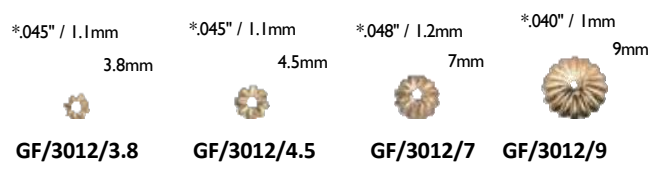

SMOOTH ROUND SEAMLESS BEADS

* Indicates Hole Size

ROUND SPARKLE BEADS

CRIMP COVERS

CRIMP BEADS

ROUND STRAIGHT CORRUGATED BEADS

CORRUGATED SAUCER BEAD

BEAD CAPS