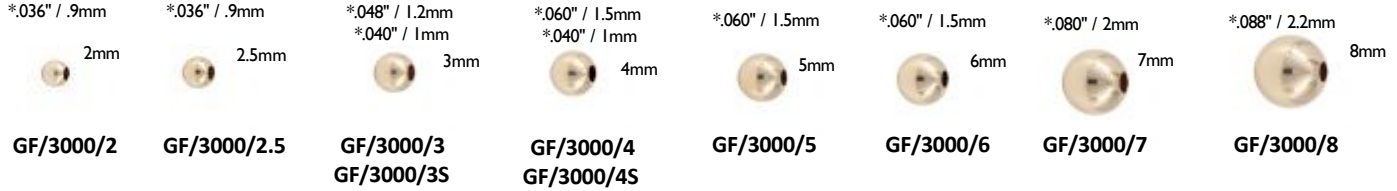

GOLD-FILLED JUMP RINGS

ROUND

ITEM #	OUTSIDE DIAMETER	WIRE GAUGE		ITEM #	OUTSIDE DIAMETER	WIRE GAUGE	
ITEM # represents open ring , add C to the end for closed example: GF/JR25/4C							
GF/JR 20/2.5	2.5MM	24 GA	————	GF/JR 32/6	6MM	20 GA	————
GF/JR 20/2.8	2.8MM	24 GA	————	GF/JR 36/4	4MM	19 GA	————
GF/JR 20/3	3MM	24 GA	————	GF/JR 36/5	5MM	19 GA	————
GF/JR 25/3	3MM	22 GA	————	GF/JR 36/6	6MM	19 GA	————
GF/JR 25/4	4MM	22 GA	————	GF/JR 36/7	7MM	19 GA	————
GF/JR 25/5	5MM	22 GA	————	GF/JR 36/8	5.5MM	19 GA	————
GF/JR 25/6	6MM	22 GA	————	GF/JR 40/4	4MM	18 GA	————
GF/JR 28/4	4MM	21GA	————	GF/JR 40/5	5MM	18 GA	————
GF/JR 28/5	5MM	21GA	————	GF/JR 40/6	6MM	18 GA	————
GF/JR 28/6	6MM	21GA	————	GF/JR 40/7	7MM	18 GA	————
GF/JR 32/4	4MM	20 GA	————	GF/JR 40/8	8MM	18 GA	————
GF/JR 32/5	5MM	20 GA	————	GF/JR 40/10	10MM	18 GA	————

OVAL

GF/JR25/3X4.5 GF/JR25/3.5X5 GF/JR25/3.5X5C GF/JR32/3.5X5.5 GF/JR32/4X6.5 GF/JR36/5X7.5 GF/JR51/6X9.5

TRIANGULAR SPARKLE

GF/LKTS/5 GF/LKTS/5C GF/LKTS/7.5C GF/LKTS/10 GF/LKTS/10C

HEAD PINS

EYE PINS

BALL PINS

SMOOTH ROUND SEAMLESS BEADS

* Indicates Hole Size

ROUND SPARKLE BEADS

CRIMP COVERS

CRIMP BEADS

ROUND STRAIGHT CORRUGATED BEADS

CORRUGATED SAUCER BEAD

BEAD CAPS