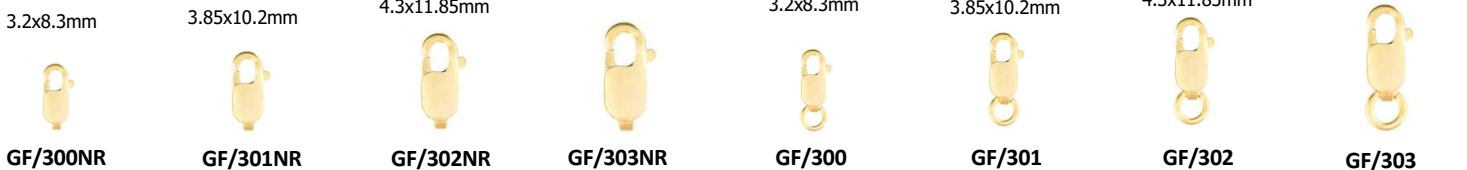

MULTI-STRAND CLASPS

MULTI-STRAND HOOK & EYE ENDS

TOGGLE CLASPS

MAGNETIC CLASPS

SPRING RINGS

Light Weight

with Open Ring

with Closed Ring

LOBSTER CLAWS

without Jump Ring

with Open Jump Ring

without Jump Ring

with Open Jump Ring

with Solid Ring

JUMP RINGS

Measurement Indicates Outside Diameter

GOLD-FILLED JUMP RINGS

ROUND

ITEM #	OUTSIDE DIAMETER	WIRE GAUGE		ITEM #	OUTSIDE DIAMETER	WIRE GAUGE	
ITEM # represents open ring , add C to the end for closed example: GF/JR25/4C							
GF/JR 20/2.5	2.5MM	24 GA	————	GF/JR 32/6	6MM	20 GA	————
GF/JR 20/2.8	2.8MM	24 GA	————	GF/JR 36/4	4MM	19 GA	————
GF/JR 20/3	3MM	24 GA	————	GF/JR 36/5	5MM	19 GA	————
GF/JR 25/3	3MM	22 GA	————	GF/JR 36/6	6MM	19 GA	————
GF/JR 25/4	4MM	22 GA	————	GF/JR 36/7	7MM	19 GA	————
GF/JR 25/5	5MM	22 GA	————	GF/JR 36/8	5.5MM	19 GA	————
GF/JR 25/6	6MM	22 GA	————	GF/JR 40/4	4MM	18 GA	————
GF/JR 28/4	4MM	21GA	————	GF/JR 40/5	5MM	18 GA	————
GF/JR 28/5	5MM	21GA	————	GF/JR 40/6	6MM	18 GA	————
GF/JR 28/6	6MM	21GA	————	GF/JR 40/7	7MM	18 GA	————
GF/JR 32/4	4MM	20 GA	————	GF/JR 40/8	8MM	18 GA	————
GF/JR 32/5	5MM	20 GA	————	GF/JR 40/10	10MM	18 GA	————