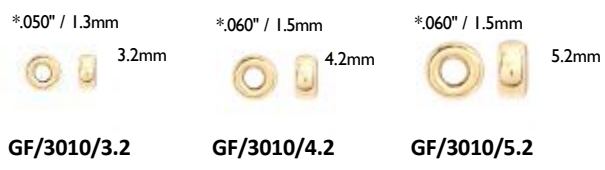

SMOOTH RONDELLE BEADS

SMOOTH SAUCER BEADS

ROMBO BICONE BEADS