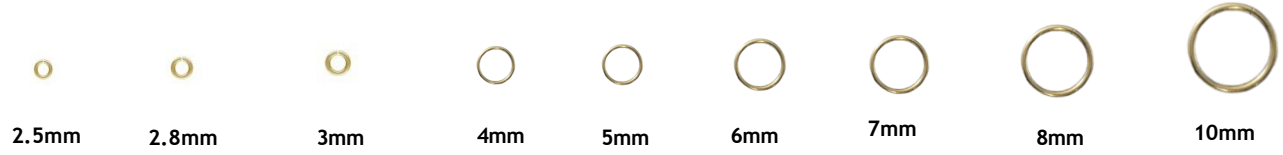

LOBSTER CLAWS

without Jump Ring

with Open Jump Ring

without Jump Ring

with Open Jump Ring

with Solid Ring

JUMP RINGS

Measurement Indicates Outside Diameter

GOLD-FILLED JUMP RINGS

ROUND

ITEM #	OUTSIDE DIAMETER	WIRE GAUGE		ITEM #	OUTSIDE DIAMETER	WIRE GAUGE	
ITEM # represents open ring , add C to the end for closed example: GF/JR25/4C							
GF/JR 20/2.5	2.5MM	24 GA	————	GF/JR 32/6	6MM	20 GA	————
GF/JR 20/2.8	2.8MM	24 GA	————	GF/JR 36/4	4MM	19 GA	————
GF/JR 20/3	3MM	24 GA	————	GF/JR 36/5	5MM	19 GA	————
GF/JR 25/3	3MM	22 GA	————	GF/JR 36/6	6MM	19 GA	————
GF/JR 25/4	4MM	22 GA	————	GF/JR 36/7	7MM	19 GA	————
GF/JR 25/5	5MM	22 GA	————	GF/JR 36/8	5.5MM	19 GA	————
GF/JR 25/6	6MM	22 GA	————	GF/JR 40/4	4MM	18 GA	————
GF/JR 28/4	4MM	21GA	————	GF/JR 40/5	5MM	18 GA	————
GF/JR 28/5	5MM	21GA	————	GF/JR 40/6	6MM	18 GA	————
GF/JR 28/6	6MM	21GA	————	GF/JR 40/7	7MM	18 GA	————
GF/JR 32/4	4MM	20 GA	————	GF/JR 40/8	8MM	18 GA	————
GF/JR 32/5	5MM	20 GA	————	GF/JR 40/10	10MM	18 GA	————