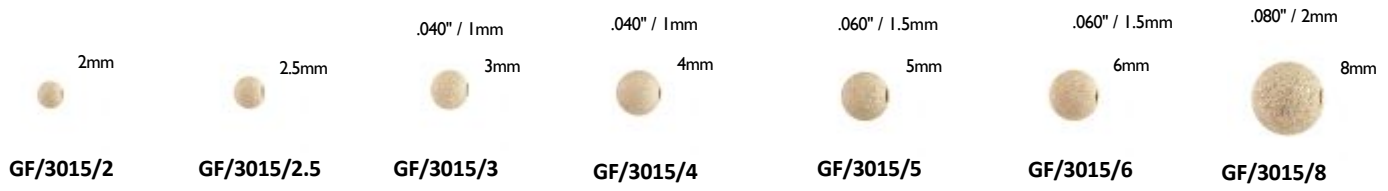

GOLD-FILLED JUMP RINGS

ROUND

ITEM #	OUTSIDE DIAMETER	WIRE GAUGE		ITEM #	OUTSIDE DIAMETER	WIRE GAUGE	
ITEM # represents open ring , add C to the end for closed example: GF/JR25/4C							
GF/JR 20/2.5	2.5MM	24 GA	————	GF/JR 32/6	6MM	20 GA	————
GF/JR 20/2.8	2.8MM	24 GA	————	GF/JR 36/4	4MM	19 GA	————
GF/JR 20/3	3MM	24 GA	————	GF/JR 36/5	5MM	19 GA	————
GF/JR 25/3	3MM	22 GA	————	GF/JR 36/6	6MM	19 GA	————
GF/JR 25/4	4MM	22 GA	————	GF/JR 36/7	7MM	19 GA	————
GF/JR 25/5	5MM	22 GA	————	GF/JR 36/8	5.5MM	19 GA	————
GF/JR 25/6	6MM	22 GA	————	GF/JR 40/4	4MM	18 GA	————
GF/JR 28/4	4MM	21GA	————	GF/JR 40/5	5MM	18 GA	————
GF/JR 28/5	5MM	21GA	————	GF/JR 40/6	6MM	18 GA	————
GF/JR 28/6	6MM	21GA	————	GF/JR 40/7	7MM	18 GA	————
GF/JR 32/4	4MM	20 GA	————	GF/JR 40/8	8MM	18 GA	————
GF/JR 32/5	5MM	20 GA	————	GF/JR 40/10	10MM	18 GA	————

OVAL

GF/JR25/3X4.5 GF/JR25/3.5X5 GF/JR25/3.5X5C GF/JR32/3.5X5.5 GF/JR32/4X6.5 GF/JR36/5X7.5 GF/JR51/6X9.5

TRIANGULAR SPARKLE

GF/LKTS/5 GF/LKTS/5C GF/LKTS/7.5C GF/LKTS/10 GF/LKTS/10C

HEAD PINS

EYE PINS

BALL PINS

SMOOTH ROUND SEAMLESS BEADS

* Indicates Hole Size

ROUND SPARKLE BEADS

CRIMP COVERS

CRIMP BEADS

ROUND STRAIGHT CORRUGATED BEADS

CORRUGATED SAUCER BEAD

BEAD CAPS