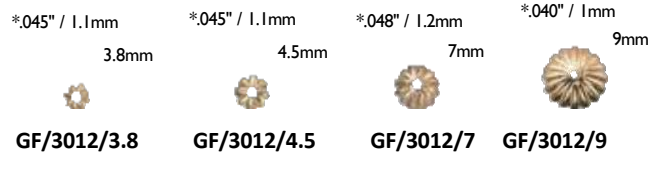

GOLD-FILLED JUMP RINGS

ROUND

ITEM #	OUTSIDE DIAMETER	WIRE GAUGE		ITEM #	OUTSIDE DIAMETER	WIRE GAUGE	
ITEM # represents open ring , add C to the end for closed example: GF/JR25/4C							
GF/JR 20/2.5	2.5MM	24 GA	————	GF/JR 32/6	6MM	20 GA	————
GF/JR 20/2.8	2.8MM	24 GA	————	GF/JR 36/4	4MM	19 GA	————
GF/JR 20/3	3MM	24 GA	————	GF/JR 36/5	5MM	19 GA	————
GF/JR 25/3	3MM	22 GA	————	GF/JR 36/6	6MM	19 GA	————
GF/JR 25/4	4MM	22 GA	————	GF/JR 36/7	7MM	19 GA	————
GF/JR 25/5	5MM	22 GA	————	GF/JR 36/8	5.5MM	19 GA	————
GF/JR 25/6	6MM	22 GA	————	GF/JR 40/4	4MM	18 GA	————
GF/JR 28/4	4MM	21GA	————	GF/JR 40/5	5MM	18 GA	————
GF/JR 28/5	5MM	21GA	————	GF/JR 40/6	6MM	18 GA	————
GF/JR 28/6	6MM	21GA	————	GF/JR 40/7	7MM	18 GA	————
GF/JR 32/4	4MM	20 GA	————	GF/JR 40/8	8MM	18 GA	————
GF/JR 32/5	5MM	20 GA	————	GF/JR 40/10	10MM	18 GA	————

SMOOTH ROUND SEAMLESS BEADS

* Indicates Hole Size

ROUND SPARKLE BEADS

CRIMP COVERS

CRIMP BEADS

ROUND STRAIGHT CORRUGATED BEADS

CORRUGATED SAUCER BEAD

BEAD CAPS