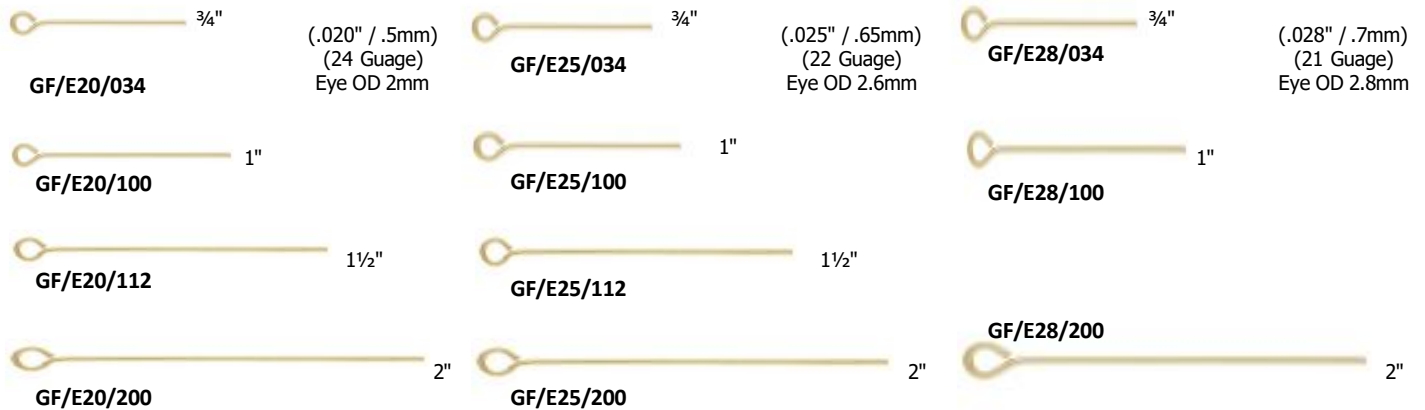

GOLD-FILLED JUMP RINGS

ROUND

ITEM #	OUTSIDE DIAMETER	WIRE GAUGE		ITEM #	OUTSIDE DIAMETER	WIRE GAUGE	
ITEM # represents open ring , add C to the end for closed example: GF/JR25/4C							
GF/JR 20/2.5	2.5MM	24 GA	————	GF/JR 32/6	6MM	20 GA	————
GF/JR 20/2.8	2.8MM	24 GA	————	GF/JR 36/4	4MM	19 GA	————
GF/JR 20/3	3MM	24 GA	————	GF/JR 36/5	5MM	19 GA	————
GF/JR 25/3	3MM	22 GA	————	GF/JR 36/6	6MM	19 GA	————
GF/JR 25/4	4MM	22 GA	————	GF/JR 36/7	7MM	19 GA	————
GF/JR 25/5	5MM	22 GA	————	GF/JR 36/8	5.5MM	19 GA	————
GF/JR 25/6	6MM	22 GA	————	GF/JR 40/4	4MM	18 GA	————
GF/JR 28/4	4MM	21GA	————	GF/JR 40/5	5MM	18 GA	————
GF/JR 28/5	5MM	21GA	————	GF/JR 40/6	6MM	18 GA	————
GF/JR 28/6	6MM	21GA	————	GF/JR 40/7	7MM	18 GA	————
GF/JR 32/4	4MM	20 GA	————	GF/JR 40/8	8MM	18 GA	————
GF/JR 32/5	5MM	20 GA	————	GF/JR 40/10	10MM	18 GA	————

OVAL

GF/JR25/3X4.5 GF/JR25/3.5X5 GF/JR25/3.5X5C GF/JR32/3.5X5.5 GF/JR32/4X6.5 GF/JR36/5X7.5 GF/JR51/6X9.5

TRIANGULAR SPARKLE

GF/LKTS/5 GF/LKTS/5C GF/LKTS/7.5C GF/LKTS/10 GF/LKTS/10C

HEAD PINS

EYE PINS

BALL PINS

SMOOTH ROUND SEAMLESS BEADS

* Indicates Hole Size

ROUND SPARKLE BEADS

CRIMP COVERS

CRIMP BEADS

ROUND STRAIGHT CORRUGATED BEADS

CORRUGATED SAUCER BEAD

BEAD CAPS