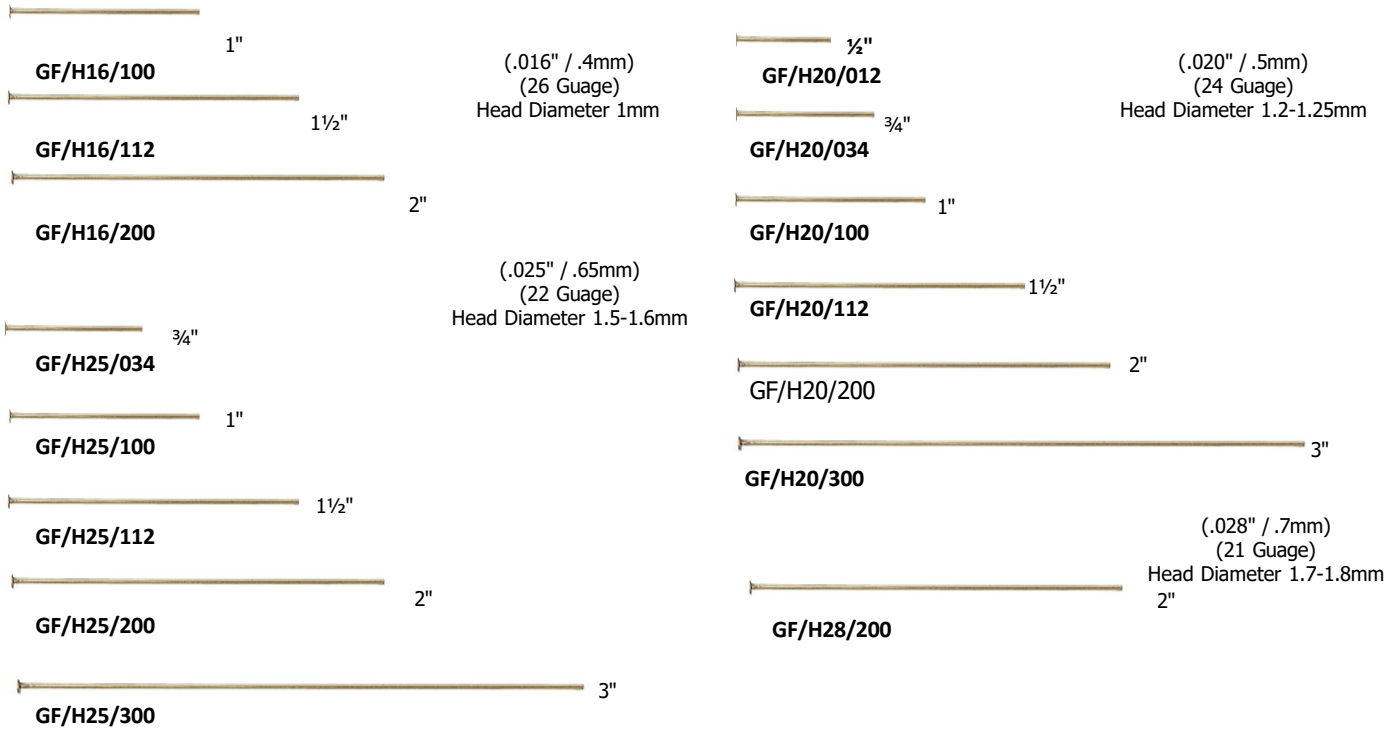

GOLD-FILLED JUMP RINGS

ROUND

ITEM #	OUTSIDE DIAMETER	WIRE GAUGE		ITEM #	OUTSIDE DIAMETER	WIRE GAUGE	
ITEM # represents open ring , add C to the end for closed example: GF/JR25/4C							
GF/JR 20/2.5	2.5MM	24 GA	————	GF/JR 32/6	6MM	20 GA	————
GF/JR 20/2.8	2.8MM	24 GA	————	GF/JR 36/4	4MM	19 GA	————
GF/JR 20/3	3MM	24 GA	————	GF/JR 36/5	5MM	19 GA	————
GF/JR 25/3	3MM	22 GA	————	GF/JR 36/6	6MM	19 GA	————
GF/JR 25/4	4MM	22 GA	————	GF/JR 36/7	7MM	19 GA	————
GF/JR 25/5	5MM	22 GA	————	GF/JR 36/8	5.5MM	19 GA	————
GF/JR 25/6	6MM	22 GA	————	GF/JR 40/4	4MM	18 GA	————
GF/JR 28/4	4MM	21GA	————	GF/JR 40/5	5MM	18 GA	————
GF/JR 28/5	5MM	21GA	————	GF/JR 40/6	6MM	18 GA	————
GF/JR 28/6	6MM	21GA	————	GF/JR 40/7	7MM	18 GA	————
GF/JR 32/4	4MM	20 GA	————	GF/JR 40/8	8MM	18 GA	————
GF/JR 32/5	5MM	20 GA	————	GF/JR 40/10	10MM	18 GA	————

OVAL

GF/JR25/3X4.5 GF/JR25/3.5X5 GF/JR25/3.5X5C GF/JR32/3.5X5.5 GF/JR32/4X6.5 GF/JR36/5X7.5 GF/JR51/6X9.5

TRIANGULAR SPARKLE

GF/LKTS/5 GF/LKTS/5C GF/LKTS/7.5C GF/LKTS/10 GF/LKTS/10C

HEAD PINS

EYE PINS

BALL PINS

SMOOTH ROUND SEAMLESS BEADS

* Indicates Hole Size

ROUND SPARKLE BEADS

CRIMP COVERS

CRIMP BEADS

ROUND STRAIGHT CORRUGATED BEADS

CORRUGATED SAUCER BEAD

BEAD CAPS