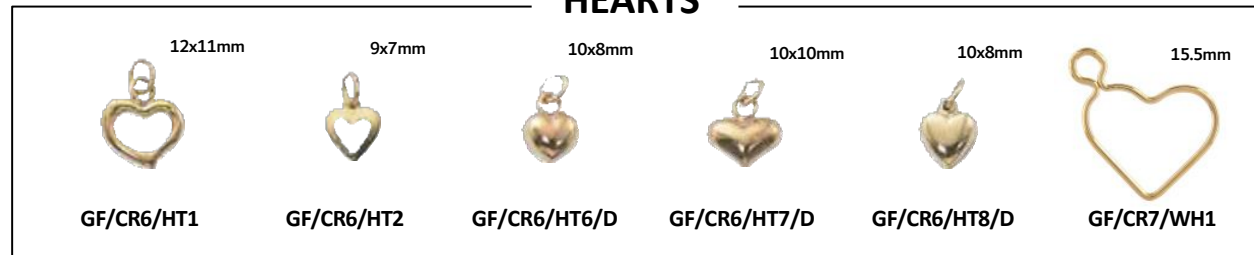

RELIGIOUS MEDALS

ROSARY BEAD STATIONS

SYMBOLS & SIGNS

HEARTS

CHAIN BY THE FOOT

- BEADING CHAIN -

.8mm

GF/166/F

BEADING CHAIN END CAP

*Heavy Gold Plate Over Sterling Silver 40 Mils Gold
.83 mm Hole Size*

SS/5080/V

- FINE FLAT CABLE -

GF/130F/15F

GF/130F/25F

- ROUND CABLE -

GF/130/25F