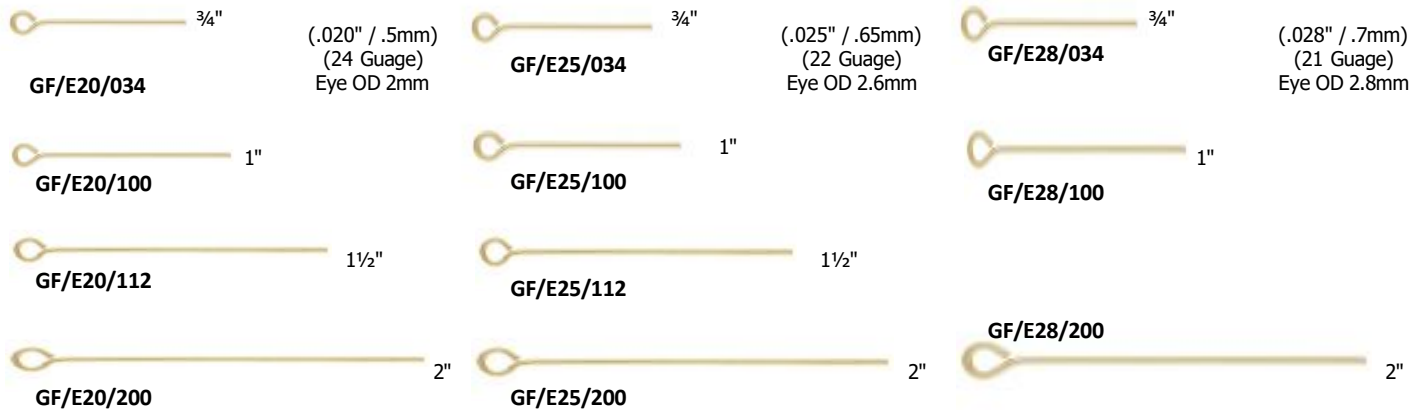

EYE PINS

BALL PINS

BEADS

SMOOTH ROUND SEAMLESS

* Indicates Hole Size

| | | | | | | | |
|---|---|--|--|--|--|--|--|
| *.036" / .9mm 2mm  | *.036" / .9mm 2.5mm  | *.048" / 1.2mm *.040" / 1mm 3mm  | *.060" / 1.5mm *.040" / 1mm 4mm  | *.060" / 1.5mm 5mm  | *.060" / 1.5mm 6mm  | *.080" / 2mm 7mm  | *.088" / 2.2mm 8mm  |
| GF/3000/2 | GF/3000/2.5 | GF/3000/3 GF/3000/3S | GF/3000/4 GF/3000/4S | GF/3000/5 | GF/3000/6 | GF/3000/7 | GF/3000/8 |