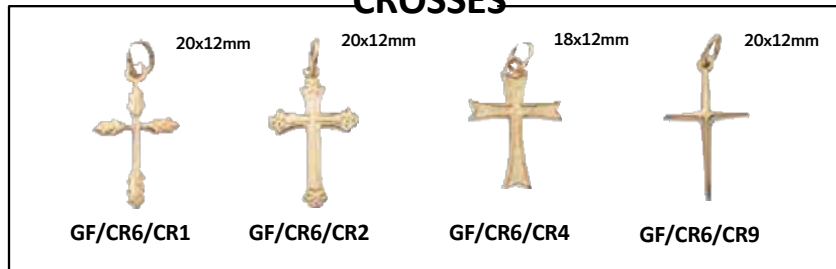

ROMBO BICONE

| | | |
|--|--|--|
| 1.3MM  | 1.6MM  | 2.0MM  |
| GF/3017/3 | GF/3017/4 | GF/3017/5 |

CHARMS
with Open Ring

ANIMALS

BEACH & SEA LIFE

BIRDS & INSECTS

CHILDREN

CROSSES