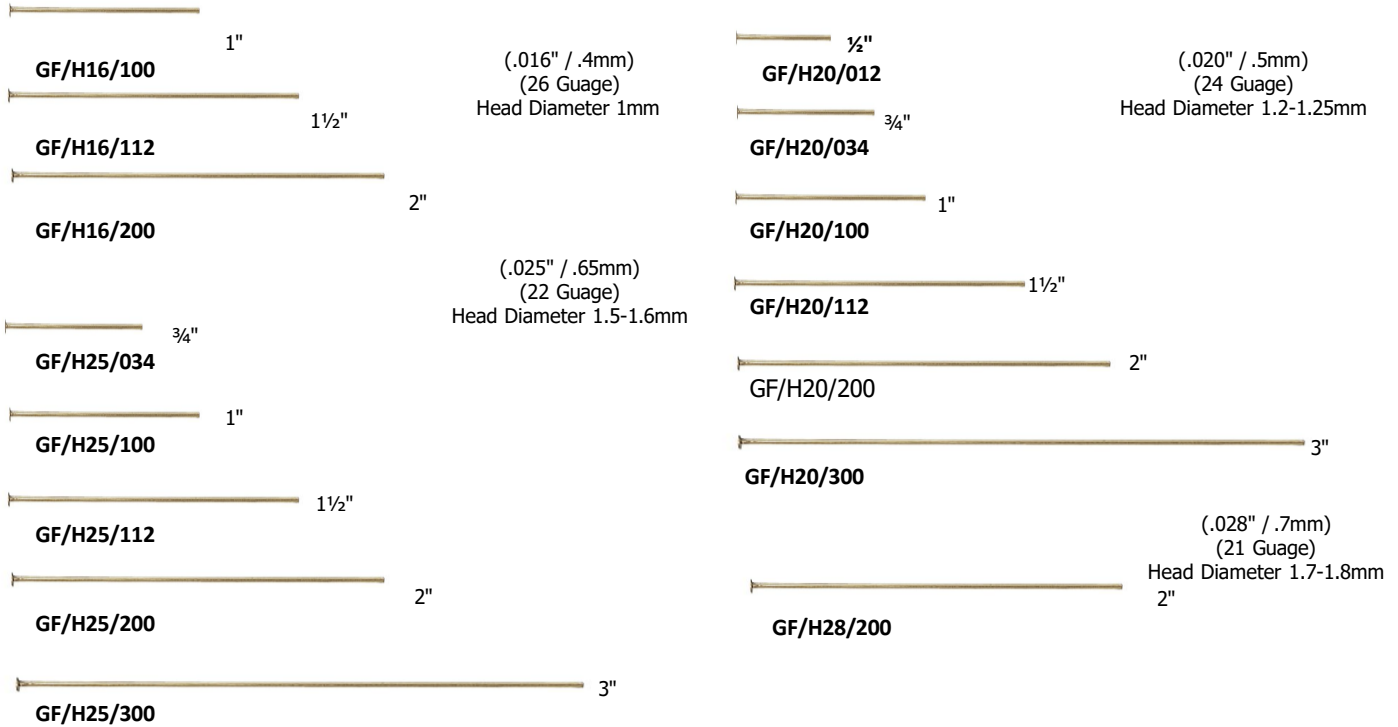

HEAD PINS

EYE PINS

BALL PINS