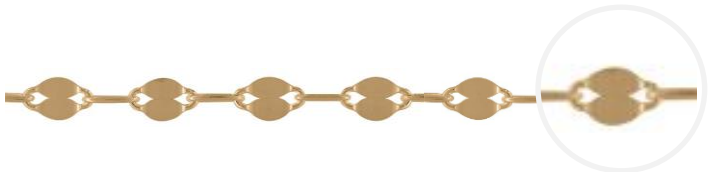

ITALIAN FOOTAGE CHAIN

LONG CABLE/PAPERCLIP

DETAILED VIEWS

GF/GGF

GF/GRF

GF/GAF

GF/GTF

GF/GHC10F

GF/GSC10F

GF/G134F/60F

GF/G134/60F

SATELLITE CABLE

DETAILED VIEWS

HEART

GF/G170F

FIGARO

GF/G123F

GF/G31F

GF/G400F

GF/GH10F

GF/GS10F

WHEAT

GF/G125F