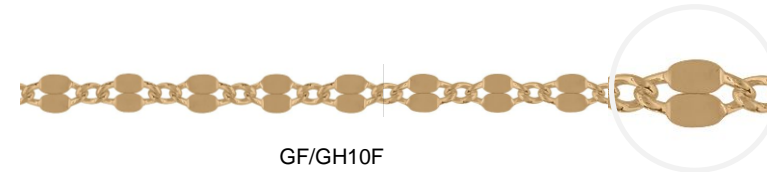

GF/G400F

GF/GH10F