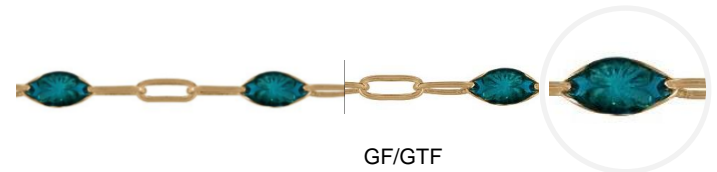

ITALIAN FOOTAGE CHAIN

LONG CABLE/PAPERCLIP

DETAILED VIEWS

GF/GGF

GF/GRF

GF/GAF

GF/GTF

GF/GHC10F

GF/GSC10F

GF/G134F/60F

GF/G134/60F

SATELLITE CABLE

DETAILED VIEWS

HEART

GF/G170F

FIGARO

GF/G123F

GF/G31F

GF/G400F

GF/GH10F

GF/GS10F

WHEAT

GF/G125F