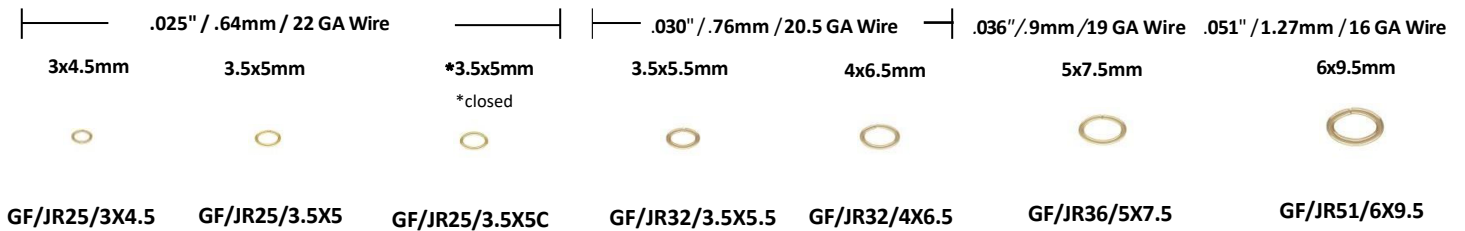

OVAL

TRIANGULAR SPARKLE

.028" / .76mm / 21 GA Wire

GF/LKTS/7.5C

.035" / .89mm / 19 GA Wire

GF/LKTS/10

GF/LKTS/10C