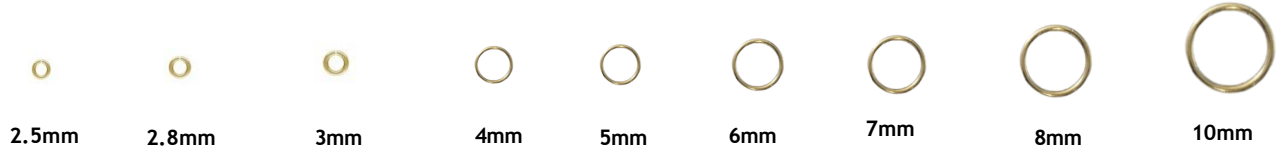

Measurement Indicates Outside Diameter

GOLD-FILLED JUMP RINGS ROUND

| ITEM # | OUTSIDE DIAMETER | WIRE GAUGE | | ITEM # | OUTSIDE DIAMETER | WIRE GAUGE | |
|---|------------------|------------|------|-------------|------------------|------------|------|
| ITEM # represents open ring , add C to the end for closed example: GF/JR25/4C | | | | | | | |
| GF/JR 20/2.5 | 2.5MM | 24 GA | ———— | GF/JR 32/6 | 6MM | 20 GA | ———— |
| GF/JR 20/2.8 | 2.8MM | 24 GA | ———— | GF/JR 36/4 | 4MM | 19 GA | ———— |
| GF/JR 20/3 | 3MM | 24 GA | ———— | GF/JR 36/5 | 5MM | 19 GA | ———— |
| GF/JR 25/3 | 3MM | 22 GA | ———— | GF/JR 36/6 | 6MM | 19 GA | ———— |
| GF/JR 25/4 | 4MM | 22 GA | ———— | GF/JR 36/7 | 7MM | 19 GA | ———— |
| GF/JR 25/5 | 5MM | 22 GA | ———— | GF/JR 36/8 | 5.5MM | 19 GA | ———— |
| GF/JR 25/6 | 6MM | 22 GA | ———— | GF/JR 40/4 | 4MM | 18 GA | ———— |
| GF/JR 28/4 | 4MM | 21GA | ———— | GF/JR 40/5 | 5MM | 18 GA | ———— |
| GF/JR 28/5 | 5MM | 21GA | ———— | GF/JR 40/6 | 6MM | 18 GA | ———— |
| GF/JR 28/6 | 6MM | 21GA | ———— | GF/JR 40/7 | 7MM | 18 GA | ———— |
| GF/JR 32/4 | 4MM | 20 GA | ———— | GF/JR 40/8 | 8MM | 18 GA | ———— |
| GF/JR 32/5 | 5MM | 20 GA | ———— | GF/JR 40/10 | 10MM | 18 GA | ———— |