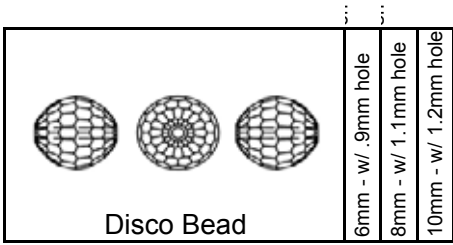

Item # - SW/5003/ - indicate size & color

Crystal - [C]
Crystal AB - [CAB]