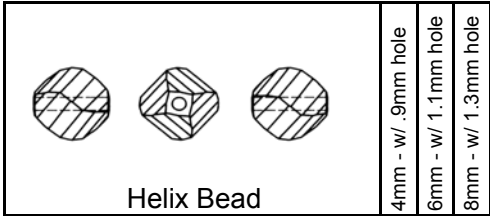

S → STOCK ITEM    ■ → SPECIAL ORDER ONLY    ■ → NON EXISTING

**Item # - SW/5003/ - indicate size & color**

Crystal - [C]  
Crystal AB - [CAB]

**Item # - SW/5040/ - indicate size & color**

Crystal - [C]  
Crystal AB - [CAB]  
Crystal Copper - [CO]  
Crystal Golden Shadow - [GS]  
Crystal Silver Shade - [SS]  
Amethyst - [AM]  
Aquamarine - [AQ]  
Black Diamond - [BD]  
Erinite - [ER]  
Indicolite - [IN]  
Jet - [J]  
Jonquil - [JQ]  
Khaki - [KH]  
Light Colorado Topaz - [LCTZ]  
Light Rose - [LRS]  
Pacific Opal - [PO]  
Padparadscha - [PP]  
Purple Velvet - [PV]  
Rose Water Opal - [RWO]  
Siam - [SI]  
Silk - [SK]  
Tanzanite - [TN]  
Topaz - [TZ]  
Violet Opal - [VO]  
White Opal - [WO]