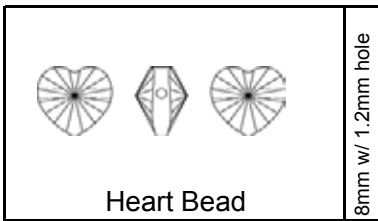

Item # - SW/5742/ - indicate size & color

Crystal - [C]	S
Crystal AB - [CAB]	S
Crystal Golden Shadow - [GS]	S
Crystal Silver Shade - [SS]	S
Jet - [J]	S
Lt Rose - [LRS]	S
Siam - [SI]	S