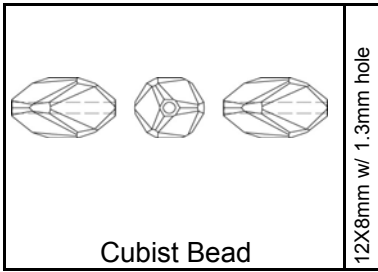

Item # - SW/5650/ - indicate size & color

Crystal - [C]	S
Crystal AB - [CAB]	S
Crystal Copper - [CO]	S
Crystal Golden Shadow - [GS]	S
Crystal Silver Shade - [SS]	S
Aquamarine - [AQ]	S
Black Diamond - [BD]	S
Burgundy - [BG]	S
Jet - [J]	S
Lt Amethyst - [LAM]	S
Lt Sapphire - [LSP]	S
Peridot - [PD]	S