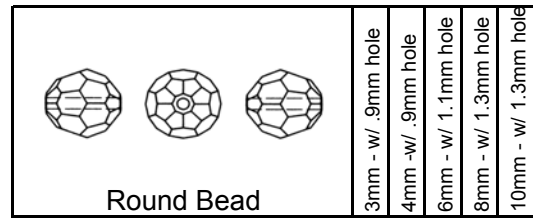

### WHEN ORDERING:

**USE ITEM # / SIZE & COLOR**

**EXAMPLE:**

*Sold in 100 Piece (C) Lots*

**SW / 5810 / 3 W**

  
**SIZE    COLOR**

Cosmic Ring

Item # - SW/4139/ - indicate size & color

Crystal - [C]	S
CrystalCopper - [CO]	S
Crystal Golden Shadow - [GS]	S
Crystal Silver Shade - [SS]	S
Jet - [J]	S

Round Bead

Item # - SW/5000/ - indicate size & color

Crystal - [C]	S	S	S	S	S
Crystal AB - [CAB]	S	S	S	S	S
Crystal Copper - [CO]	S	S	S	S	S
Crystal Dorado - [DO]	S	S	S	S	S
Crystal Dorado 2x- [DO2X]	S	S	S	S	S
Crystal Golden Shadow - [GS]	S	S	S	S	S
Crystal Metallic Blue - [MB]	S	S	S	S	S
Crystal Moonlight - [MLT]	S	S	S	S	S
Crystal Satin - [ST]	S	S	S	S	S
Crystal Silver Shade - [SS]	S	S	S	S	S
Crystal Vitrail Medium - [VM]	S	S	S	S	S
Air Blue Opal - [ABO]	S	S	S	S	S
Amethyst - [AM]	S	S	S	S	S
Amethyst AB - [AMAB]	S	S	S	S	S
Aquamarine - [AQ]	S	S	S	S	S
Aquamarine AB - [AQAB]	S	S	S	S	S
Black Diamond - [BD]	S	S	S	S	S
Black Diamond AB - [BDAB]	S	S	S	S	S
Blue Zircon - [BZ]	S	S	S	S	S
Blue Zircon AB - [BZAB]	S	S	S	S	S
Burgundy - [BG]	S	S	S	S	S
Capri Blue - [CB]	S	S	S	S	S
Capri Blue AB - [CBAB]	S	S	S	S	S
Caribbean Blue Opal - [CBO]	S	S	S	S	S
Chrysolite - [CR]	S	S	S	S	S
Chrysolite AB - [CRAB]	S	S	S	S	S
Cyclamen Opal - [CYO]	S	S	S	S	S
Dark Indigo - [DI]	S	S	S	S	S
Dark Red Coral - [DRC]	S	S	S	S	S
Emerald - [EM]	S	S	S	S	S
Emerald AB - [EMAB]	S	S	S	S	S
Erinite - [ER]	S	S	S	S	S
Erinite AB - [ERAB]	S	S	S	S	S
Fireopal - [FO]	S	S	S	S	S
Fireopal AB - [FOAB]	S	S	S	S	S
Fuchsia - [FU]	S	S	S	S	S
Fuchsia AB - [FUAB]	S	S	S	S	S
Garnet - [GA]	S	S	S	S	S
Greige - [GR]	S	S	S	S	S
Hyacinth - [HY]	S	S	S	S	S
Hyacinth AB - [HYAB]	S	S	S	S	S
Indian Pink - [IP]	S	S	S	S	S
Indian Red - [IR]	S	S	S	S	S
Indian Sapphire - [IS]	S	S	S	S	S
Indian Sapphire AB - [ISAB]	S	S	S	S	S
Indicolite - [IN]	S	S	S	S	S
Indicolite AB - [INAB]	S	S	S	S	S