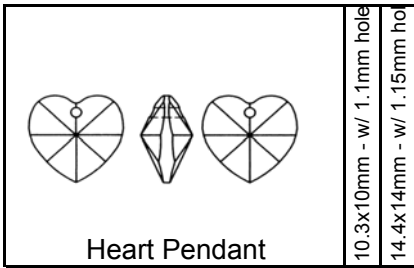

S	S
---	---

  
 Jet - [J] 

S	S
---	---

**Item # - SW/6301/ - indicate size & color**

Crystal - [C] 

S	S	S
---	---	---

  
 Crystal AB - [CAB] 

S	S	S
---	---	---

  
 Jet - [J] 

S	S	■
---	---	---

**Item # - SW/6228/ - indicate size & color**

Crystal - [C] 

S	S
---	---

  
 Crystal AB - [CAB] 

S	S
---	---

  
 Lt Rose - [LRS] 