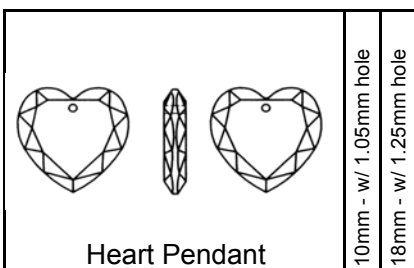

Item # - SW/6225/ - indicate size & color

Crystal - [C]

S	S

Crystal Golden Shadow - [GS]

S	S

**WHEN ORDERING:
USE ITEM # / SIZE & COLOR**

EXAMPLE:

SW / 5000 / 3 C

☐ SIZE ☐ COLOR

S → STOCK ITEM   ■ → SPECIAL ORDER ONLY   ■ → NON EXISTING