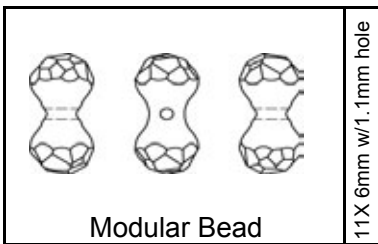

Item # - SW/5150/ - indicate size & color

Crystal - [C]
Crystal AB - [CAB]
Crystal Copper - [CO]
Crystal Golden Shadow - [GS]
Crystal Silver Shade - [SS]
Aquamarine - [AQ]
Black Diamond - [BD]
Fuchsia - [FU]
Jet - [J]
Lt Rose - [LRS]
Lt Topaz - [LTZ]
Montana - [MO]
Peridot - [PD]
Siam - [SI]
Tanzanite - [TN]