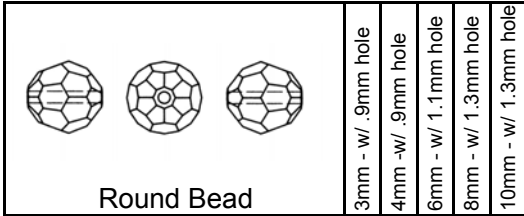

### WHEN ORDERING:

**USE ITEM # / SIZE & COLOR**

**EXAMPLE:**

*Sold in 100 Piece (C) Lots*

**SW / 5810 / 3 W**

  
**SIZE    COLOR**

Cosmic Ring

Item # - SW/4139/ - indicate size & color

Crystal - [C]	S
CrystalCopper - [CO]	S
Crystal Golden Shadow - [GS]	S
Crystal Silver Shade - [SS]	S
Jet - [J]	S

Round Bead

Item # - SW/5000/ - indicate size & color

Crystal - [C]	S	S	S	S	S
Crystal AB - [CAB]	S	S	S	S	S
Crystal Copper - [CO]	S	S	S	S	S
Crystal Dorado - [DO]	S	S	S	S	S
Crystal Dorado 2x- [DO2X]	S	S	S	S	S
Crystal Golden Shadow - [GS]	S	S	S	S	S
Crystal Metallic Blue - [MB]	S	S	S	S	S
Crystal Moonlight - [MLT]	S	S	S	S	S
Crystal Satin - [ST]	S	S	S	S	S
Crystal Silver Shade - [SS]	S	S	S	S	S
Crystal Vitrail Medium - [VM]	S	S	S	S	S
Air Blue Opal - [ABO]	S	S	S	S	S
Amethyst - [AM]	S	S	S	S	S
Amethyst AB - [AMAB]	S	S	S	S	S
Aquamarine - [AQ]	S	S	S	S	S
Aquamarine AB - [AQAB]	S	S	S	S	S
Black Diamond - [BD]	S	S	S	S	S
Black Diamond AB - [BDAB]	S	S	S	S	S
Blue Zircon - [BZ]	S	S	S	S	S
Blue Zircon AB - [BZAB]	S	S	S	S	S
Burgundy - [BG]	S	S	S	S	S
Capri Blue - [CB]	S	S	S	S	S
Capri Blue AB - [CBAB]	S	S	S	S	S
Caribbean Blue Opal - [CBO]	S	S	S	S	S
Chrysolite - [CR]	S	S	S	S	S
Chrysolite AB - [CRAB]	S	S	S	S	S
Cyclamen Opal - [CYO]	S	S	S	S	S
Dark Indigo - [DI]	S	S	S	S	S
Dark Red Coral - [DRC]	S	S	S	S	S
Emerald - [EM]	S	S	S	S	S
Emerald AB - [EMAB]	S	S	S	S	S
Erinite - [ER]	S	S	S	S	S
Erinite AB - [ERAB]	S	S	S	S	S
Fireopal - [FO]	S	S	S	S	S
Fireopal AB - [FOAB]	S	S	S	S	S
Fuchsia - [FU]	S	S	S	S	S
Fuchsia AB - [FUAB]	S	S	S	S	S
Garnet - [GA]	S	S	S	S	S
Greige - [GR]	S	S	S	S	S
Hyacinth - [HY]	S	S	S	S	S
Hyacinth AB - [HYAB]	S	S	S	S	S
Indian Pink - [IP]	S	S	S	S	S
Indian Red - [IR]	S	S	S	S	S
Indian Sapphire - [IS]	S	S	S	S	S
Indian Sapphire AB - [ISAB]	S	S	S	S	S
Indicolite - [IN]	S	S	S	S	S
Indicolite AB - [INAB]	S	S	S	S	S