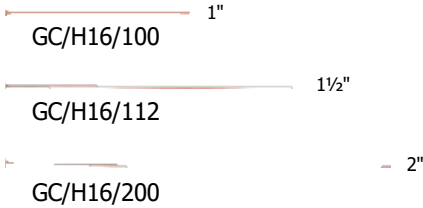

BEAD CAPS

* Indicates Hole Size

CRIMP COVERS

Sold by the gross

Genuine Copper Sold by the Gross

Genuine Copper

Selected items available
in antique copper (AC)

BALL PINS

(.020" / .5mm / 24 Ga / 2mm ball)

HEAD PINS

(.016" / .4mm / 26 Ga)
Head Diameter 1mm

(.020" / .5mm / 24 Ga)

Head Diameter 1.2-1.25mm

(.025" / .65mm / 22 Ga)

Head Diameter 1.5-1.6mm

CHAIN