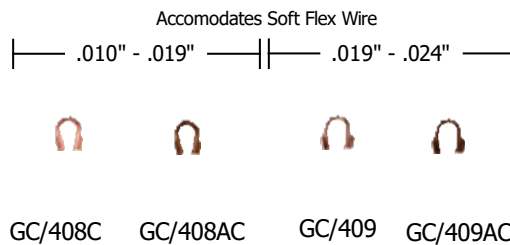

WIRE GUARDS