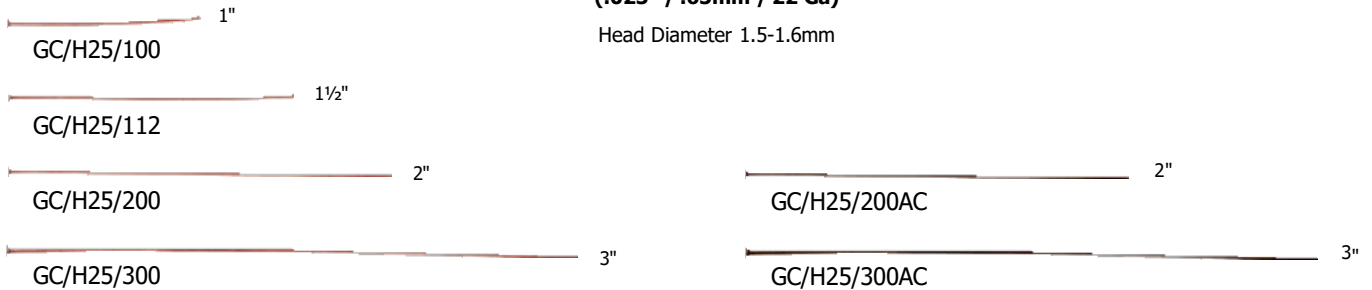

(.020" / .5mm / 24 Ga / 2mm ball)

HEAD PINS

(.016" / .4mm / 26 Ga)
Head Diameter 1mm

(.020" / .5mm / 24 Ga)

Head Diameter 1.2-1.25mm

(.025" / .65mm / 22 Ga)

Head Diameter 1.5-1.6mm

CHAIN