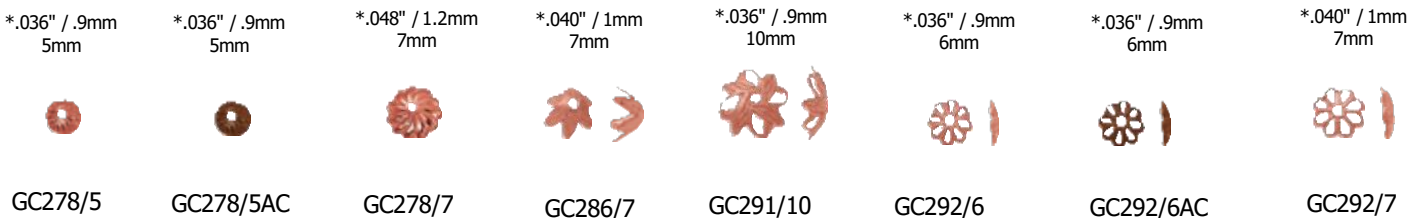

BEAD CAPS

* Indicates Hole Size

CRIMP COVERS

Sold by the gross

Genuine Copper Sold by the Gross

Genuine Copper

Selected items available
in antique copper (AC)

BALL PINS

(.020" / .5mm / 24 Ga / 2mm ball)

HEAD PINS

(.016" / .4mm / 26 Ga)
Head Diameter 1mm

(.020" / .5mm / 24 Ga)

Head Diameter 1.2-1.25mm

(.025" / .65mm / 22 Ga)

Head Diameter 1.5-1.6mm

CHAIN

Genuine Copper Sold by the Gross

Genuine Copper

Selected items available
in antique copper (AC)

JUMP RINGS

Sold in 1000 piece (M) lots Measurement Indicates Outside Diameter

ROUND – OPEN

ROUND – SOLDERED CLOSED