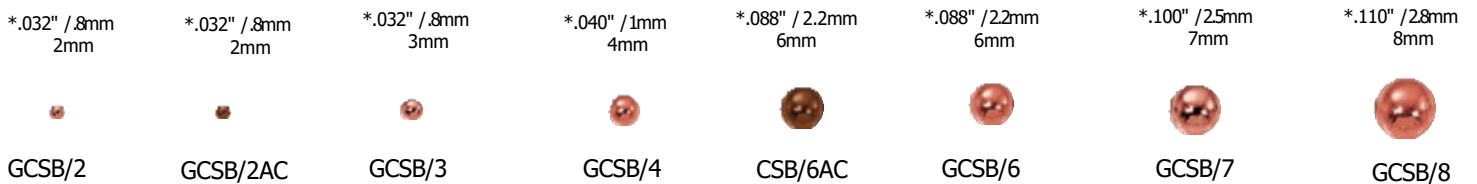

(.020" / .5mm / 24 Ga / 2mm ball)

HEAD PINS

(.016" / .4mm / 26 Ga)
Head Diameter 1mm

(.020" / .5mm / 24 Ga)

Head Diameter 1.2-1.25mm

(.025" / .65mm / 22 Ga)

Head Diameter 1.5-1.6mm

CHAIN

Genuine Copper Sold by the Gross

Genuine Copper

Selected items available
in antique copper (AC)

JUMP RINGS

Sold in 1000 piece (M) lots Measurement Indicates Outside Diameter

ROUND – OPEN

ROUND – SOLDERED CLOSED

SMOOTH ROUND SEAMED BEADS

*Indicates Hole Size

CORRUGATED ROUND BEADS

SMOOTH ROMBO BEADS

SMOOTH RONDELLE BEADS