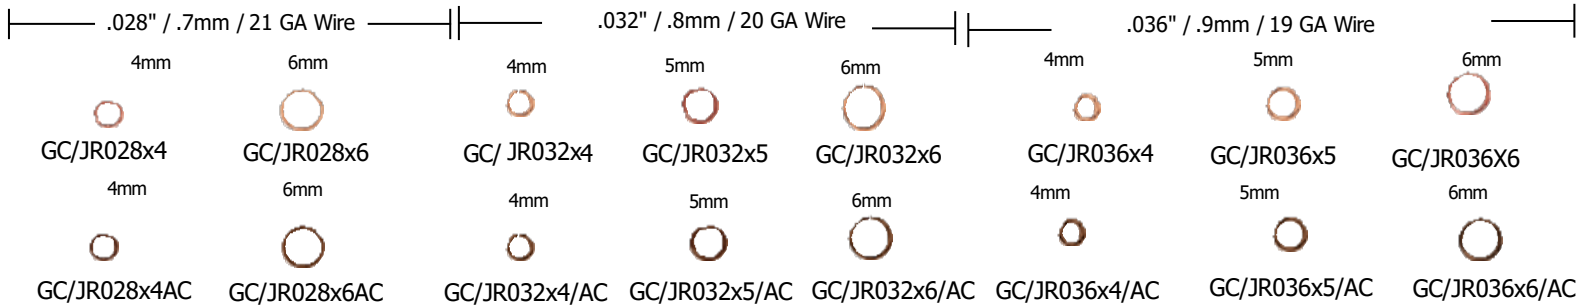

(.020" / .5mm / 24 Ga / 2mm ball)

HEAD PINS

(.016" / .4mm / 26 Ga)
Head Diameter 1mm

(.020" / .5mm / 24 Ga)

Head Diameter 1.2-1.25mm

(.025" / .65mm / 22 Ga)

Head Diameter 1.5-1.6mm

CHAIN

Genuine Copper Sold by the Gross

Genuine Copper

Selected items available
in antique copper (AC)

JUMP RINGS

Sold in 1000 piece (M) lots Measurement Indicates Outside Diameter

ROUND – OPEN

ROUND – SOLDERED CLOSED

SMOOTH ROUND SEAMED BEADS

*Indicates Hole Size

CORRUGATED ROUND BEADS

SMOOTH ROMBO BEADS

SMOOTH RONDELLE BEADS