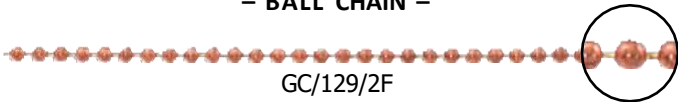

BEAD CAPS

* Indicates Hole Size

CRIMP COVERS

Sold by the gross

Genuine Copper Sold by the Gross

Genuine Copper

Selected items available
in antique copper (AC)

BALL PINS

(.020" / .5mm / 24 Ga / 2mm ball)

HEAD PINS

(.016" / .4mm / 26 Ga)
Head Diameter 1mm

(.020" / .5mm / 24 Ga)

Head Diameter 1.2-1.25mm

(.025" / .65mm / 22 Ga)

Head Diameter 1.5-1.6mm

CHAIN

Sold by the Foot

– BALL CHAIN –

– BALL CHAIN CONNECTOR –

Sold by the Gross

GC/5085

– ROUND CABLE –

ANTIQUÉ COPPER CHAIN

– ROUND CABLE –

Genuine Copper Sold by the Gross

Genuine Copper

Selected items available
in antique copper (AC)

JUMP RINGS

Sold in 1000 piece (M) lots Measurement Indicates Outside Diameter

ROUND – OPEN

ROUND – SOLDERED CLOSED