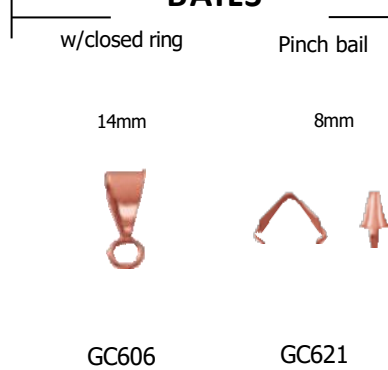

Selected items available
in antique copper (AC)

EAR WIRES

KIDNEY WIRES

BAILS

"S" HOOKS & EYES

BEAD TIPS

WIRE GUARDS

END CORD FASTENERS

BEAD CAPS

* Indicates Hole Size

CRIMP COVERS

Sold by the gross

Genuine Copper Sold by the Gross

Genuine Copper

Selected items available
in antique copper (AC)

BALL PINS

(.020" / .5mm / 24 Ga / 2mm ball)

HEAD PINS

(.016" / .4mm / 26 Ga)
Head Diameter 1mm

(.020" / .5mm / 24 Ga)

Head Diameter 1.2-1.25mm

(.025" / .65mm / 22 Ga)

Head Diameter 1.5-1.6mm

CHAIN

Genuine Copper Sold by the Gross

Genuine Copper

Selected items available
in antique copper (AC)

JUMP RINGS

Sold in 1000 piece (M) lots Measurement Indicates Outside Diameter

ROUND – OPEN

ROUND – SOLDERED CLOSED