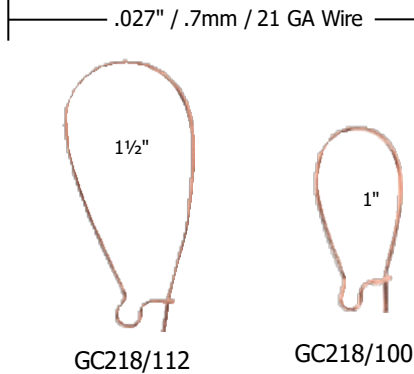

KIDNEY WIRES