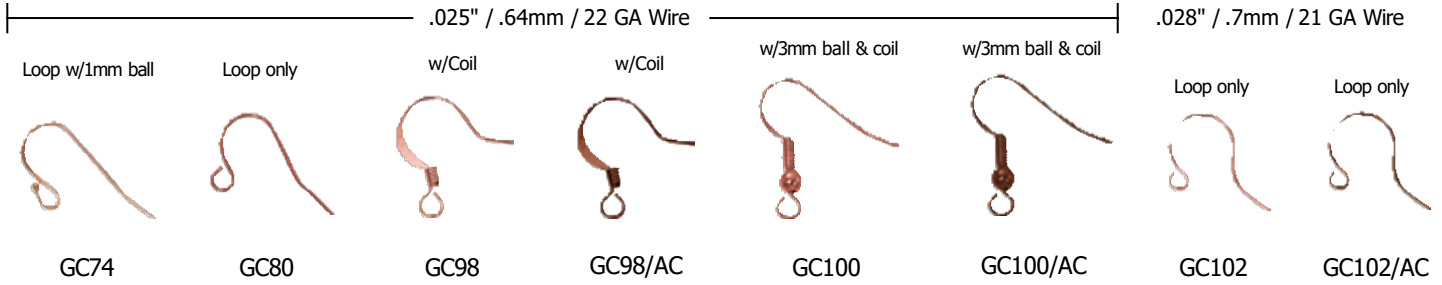

Genuine Copper

Selected items available
in antique copper (AC)

EAR WIRES