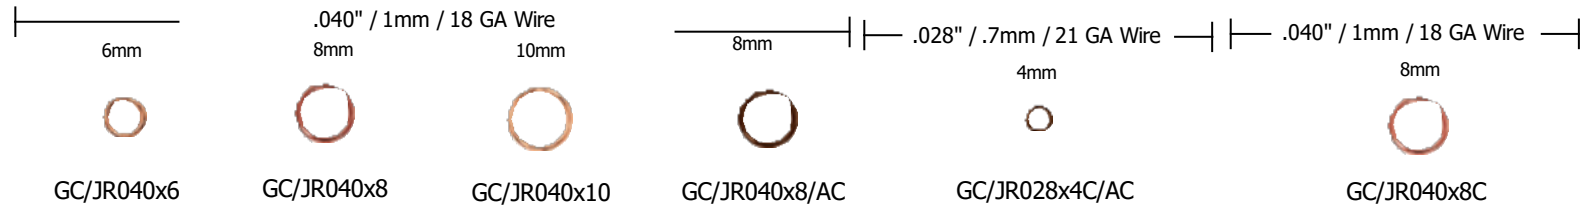

(.020" / .5mm / 24 Ga / 2mm ball)

HEAD PINS

(.016" / .4mm / 26 Ga)
Head Diameter 1mm

(.020" / .5mm / 24 Ga)

Head Diameter 1.2-1.25mm

(.025" / .65mm / 22 Ga)

Head Diameter 1.5-1.6mm

CHAIN

Genuine Copper Sold by the Gross

Genuine Copper

Selected items available
in antique copper (AC)

JUMP RINGS

Sold in 1000 piece (M) lots Measurement Indicates Outside Diameter

ROUND – OPEN

ROUND – SOLDERED CLOSED

SMOOTH ROUND SEAMED BEADS

*Indicates Hole Size

CORRUGATED ROUND BEADS

SMOOTH ROMBO BEADS

SMOOTH RONDELLE BEADS