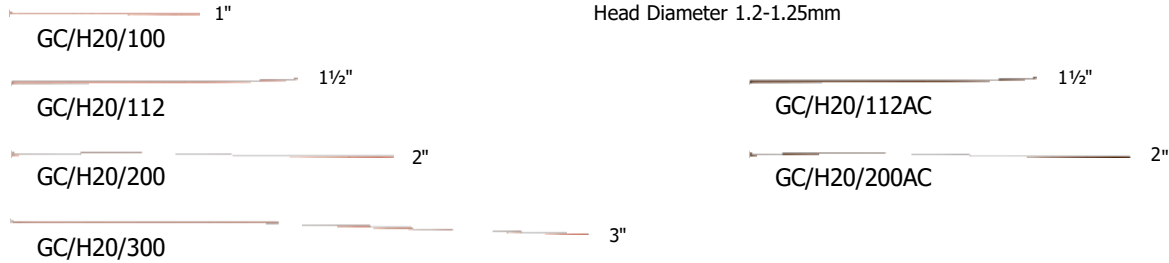

BEAD CAPS

* Indicates Hole Size

CRIMP COVERS

Sold by the gross

Genuine Copper Sold by the Gross

Genuine Copper

Selected items available
in antique copper (AC)

BALL PINS

(.020" / .5mm / 24 Ga / 2mm ball)

HEAD PINS

(.016" / .4mm / 26 Ga)
Head Diameter 1mm

(.020" / .5mm / 24 Ga)

Head Diameter 1.2-1.25mm

(.025" / .65mm / 22 Ga)

Head Diameter 1.5-1.6mm

CHAIN