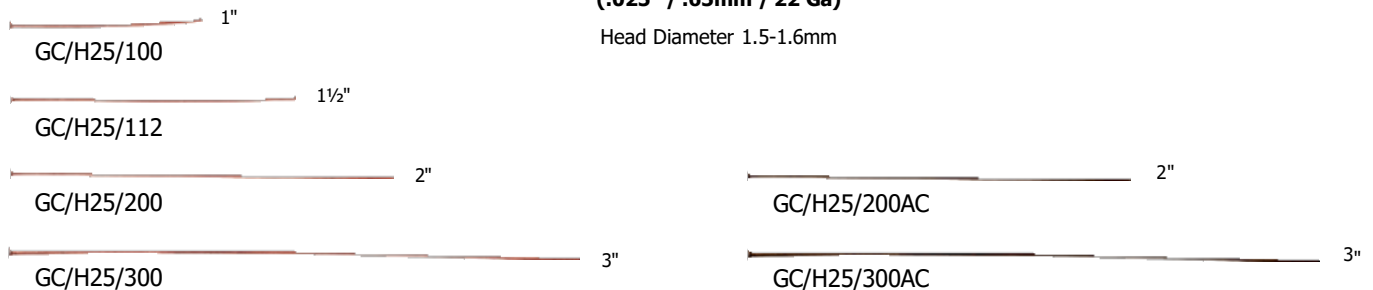

(.020" / .5mm / 24 Ga / 2mm ball)

HEAD PINS

(.016" / .4mm / 26 Ga)
Head Diameter 1mm

(.020" / .5mm / 24 Ga)

Head Diameter 1.2-1.25mm

(.025" / .65mm / 22 Ga)

Head Diameter 1.5-1.6mm

CHAIN