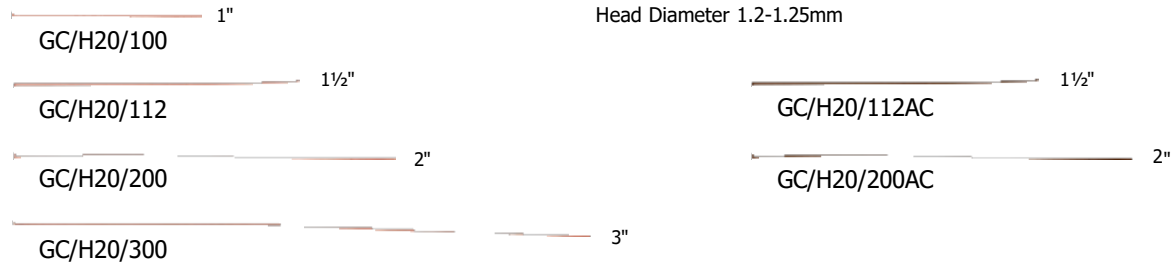

BEAD CAPS

* Indicates Hole Size

CRIMP COVERS

Sold by the gross

Genuine Copper Sold by the Gross

Genuine Copper

Selected items available
in antique copper (AC)

BALL PINS

(.020" / .5mm / 24 Ga / 2mm ball)

HEAD PINS

(.016" / .4mm / 26 Ga)
Head Diameter 1mm

(.020" / .5mm / 24 Ga)

Head Diameter 1.2-1.25mm

(.025" / .65mm / 22 Ga)

Head Diameter 1.5-1.6mm

CHAIN