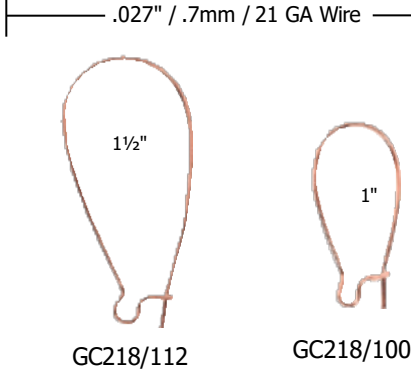

KIDNEY WIRES