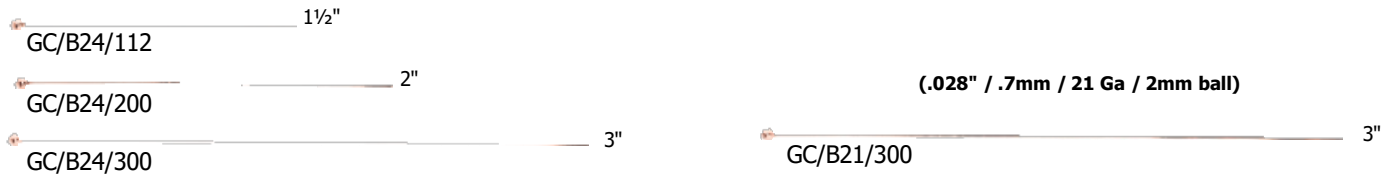

BEAD CAPS

* Indicates Hole Size

CRIMP COVERS

Sold by the gross

Genuine Copper Sold by the Gross

Genuine Copper

Selected items available
in antique copper (AC)

BALL PINS

(.020" / .5mm / 24 Ga / 2mm ball)

HEAD PINS

(.016" / .4mm / 26 Ga)
Head Diameter 1mm

(.020" / .5mm / 24 Ga)

Head Diameter 1.2-1.25mm

(.025" / .65mm / 22 Ga)

Head Diameter 1.5-1.6mm

CHAIN