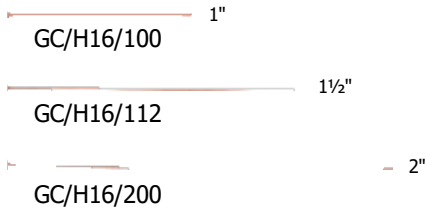

BEAD CAPS

* Indicates Hole Size

CRIMP COVERS

Sold by the gross

Genuine Copper Sold by the Gross

Genuine Copper

Selected items available
in antique copper (AC)

BALL PINS

(.020" / .5mm / 24 Ga / 2mm ball)

HEAD PINS

(.016" / .4mm / 26 Ga)
Head Diameter 1mm

(.020" / .5mm / 24 Ga)

Head Diameter 1.2-1.25mm

(.025" / .65mm / 22 Ga)

Head Diameter 1.5-1.6mm

CHAIN