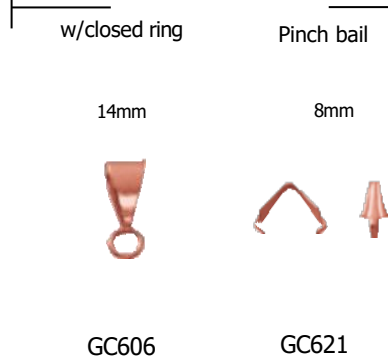

Selected items available
in antique copper (AC)

EAR WIRES

KIDNEY WIRES

BAILS

"S" HOOKS & EYES

BEAD TIPS

WIRE GUARDS

END CORD FASTENERS

BEAD CAPS

* Indicates Hole Size

CRIMP COVERS

Sold by the gross

Genuine Copper Sold by the Gross

Genuine Copper

Selected items available
in antique copper (AC)

BALL PINS

(.020" / .5mm / 24 Ga / 2mm ball)

HEAD PINS

(.016" / .4mm / 26 Ga)
Head Diameter 1mm

(.020" / .5mm / 24 Ga)

Head Diameter 1.2-1.25mm

(.025" / .65mm / 22 Ga)

Head Diameter 1.5-1.6mm

CHAIN

Genuine Copper Sold by the Gross

Genuine Copper

Selected items available
in antique copper (AC)

JUMP RINGS

Sold in 1000 piece (M) lots Measurement Indicates Outside Diameter

ROUND – OPEN

ROUND – SOLDERED CLOSED