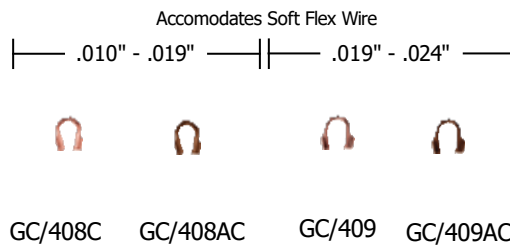

WIRE GUARDS