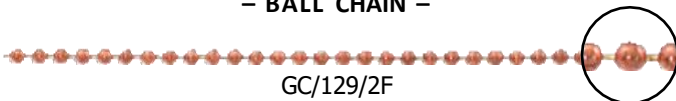

BEAD CAPS

* Indicates Hole Size

CRIMP COVERS

Sold by the gross

Genuine Copper Sold by the Gross

Genuine Copper

Selected items available
in antique copper (AC)

BALL PINS

(.020" / .5mm / 24 Ga / 2mm ball)

HEAD PINS

(.016" / .4mm / 26 Ga)
Head Diameter 1mm

(.020" / .5mm / 24 Ga)

Head Diameter 1.2-1.25mm

(.025" / .65mm / 22 Ga)

Head Diameter 1.5-1.6mm

CHAIN

Sold by the Foot

– BALL CHAIN –

– BALL CHAIN CONNECTOR –

Sold by the Gross

GC/5085

– ROUND CABLE –

ANTIQUÉ COPPER CHAIN

– ROUND CABLE –

Genuine Copper Sold by the Gross

Genuine Copper

Selected items available
in antique copper (AC)

JUMP RINGS

Sold in 1000 piece (M) lots Measurement Indicates Outside Diameter

ROUND – OPEN

ROUND – SOLDERED CLOSED